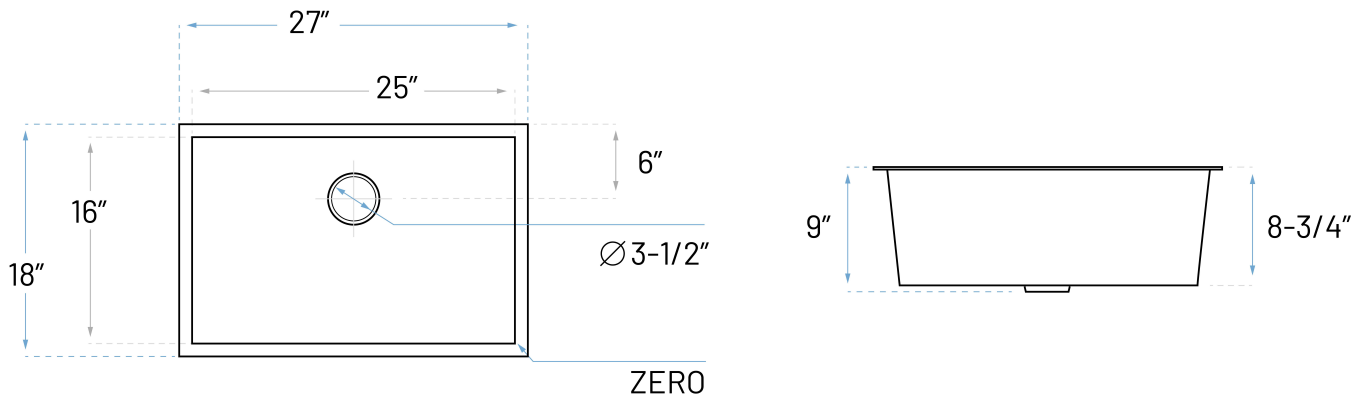

Accessories Included

- a. Installation Clips
- b. Paper Template

ADDRESS: 22713 COMMERCE CENTER COURT STE 140 DULLES, VA 20166
PHONE: 571-291-3484 | customerservice@allorausea.com
WEBSITE: www.allorausea.com

ALLORA USA NOTES / DISCLAIMER:

Allara USA is not responsible for, nor does it have any liability for any mistakes or typographical errors including liability for incidental, consequential, or special damages. Allara USA recommends that the model to be installed be present, inspected and measured prior to utilizing the related spec sheets and any work, preparations or alterations are made to any counter-top material. See website for detailed warranty information. Allora USA reserves the right to make revisions without notice to product specifications.

REV. Jun 28, 2023