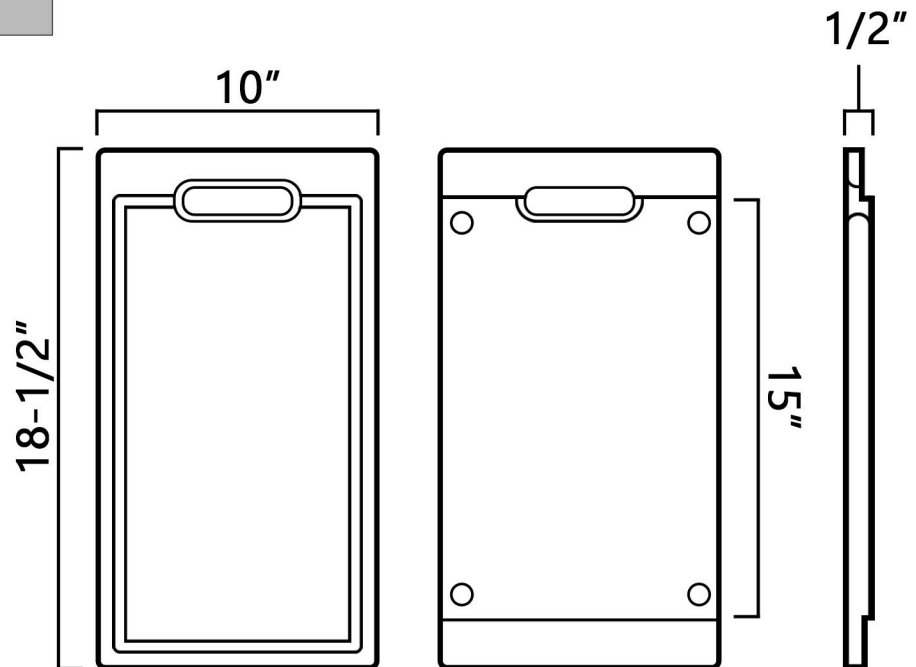

ALLORA USA NOTES / DISCLAIMER:

All technical data provided is done as a service to customers of Allora USA and the end users of our products. Allora USA is not responsible for, nor does it have any liability for any mistakes or typographical errors including liability for incidental, consequential or special damages. Allora USA recommends that the model to be installed be present, inspected and measured prior to utilizing the related spec sheets and any work, preparations or alterations are made to any counter-top material. Nothing contained on this site is to be construed as contractual or providing any form of warranty or representation on the part of Allora USA. ALLORA USA MAKES NO WARRANTIES, EXPRESS OR IMPLIED, INCLUDING BUT NOT LIMITED TO ANY WARRANTY OF MERCHANTABILITY OR OF FITNESS FOR A PARTICULAR PURPOSE, AS TO THE INFORMATION CONTAINED HEREIN OR THE PRODUCTS DESCRIBED HEREIN.