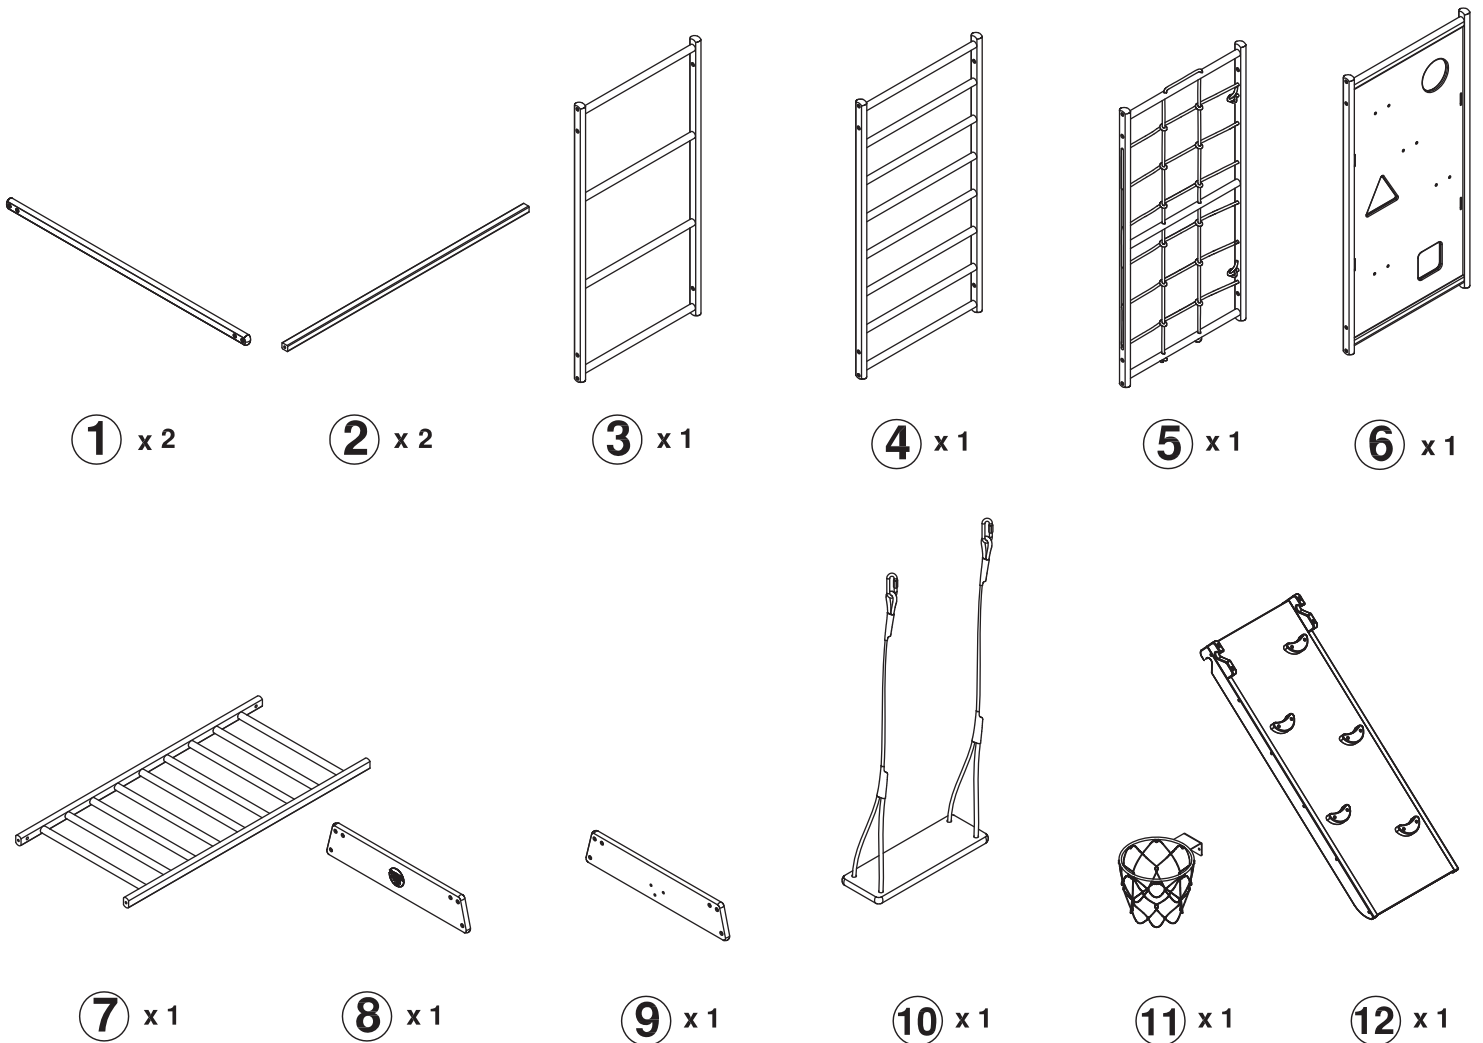

Stay-at-Home Play-at-Home Indoor Gym

Assembly Instructions

WARNING!

1. Parents must supervise children while playing.
2. Recommend to place on a soft surface on a level floor underneath structure to cushion a fall.
3. Never put gym on a hard surface like cement, asphalt or wood flooring.
4. Not intended for children younger than 3 years.
5. To avoid strangulation hazard, do not attach ropes, clotheslines or pet leashes to this gym.
6. Regularly check equipment to make sure screws and bolts are tight.

WONDER & WISE
BY ASWEETS GLOBAL INC.
P.O. Box 3054, City of Industry CA 91744
www.wonderandwise.com

Designed in USA
Made in China

WONDER & WISE

by asweets

Hardware

A x 2	B x 1	C x 8	D x 16	E x 3	F x 5	G x 8
						
		M6*60mm	M6*30mm	M6*13mm	M6*20mm	M6*16mm

Parts List

1

Ax1

B x 1

Cx4

Gx4

Do not tighten the bolts for now.

2