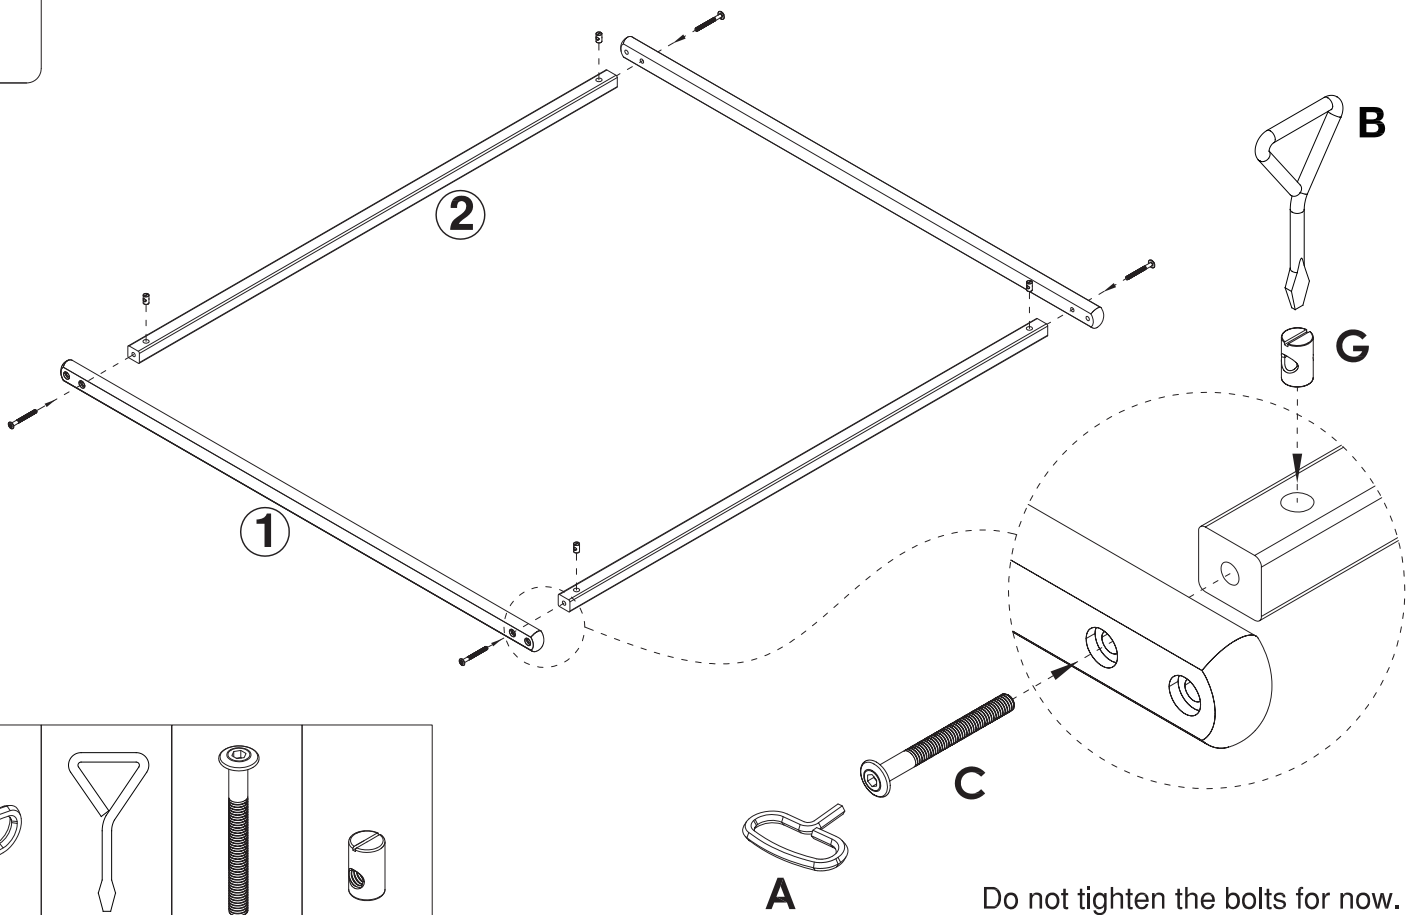

WONDER & WISE
BY ASWEETS GLOBAL INC.
P.O. Box 3054, City of Industry CA 91744
www.wonderandwise.com

Designed in USA
Made in China

WONDER & WISE

by asweets

Hardware

A x 2	B x 1	C x 8	D x 16	E x 3	F x 5	G x 8
						
		M6*60mm	M6*30mm	M6*13mm	M6*20mm	M6*16mm

Parts List

1

Ax1

B x 1

Cx4

Gx4

Do not tighten the bolts for now.

2