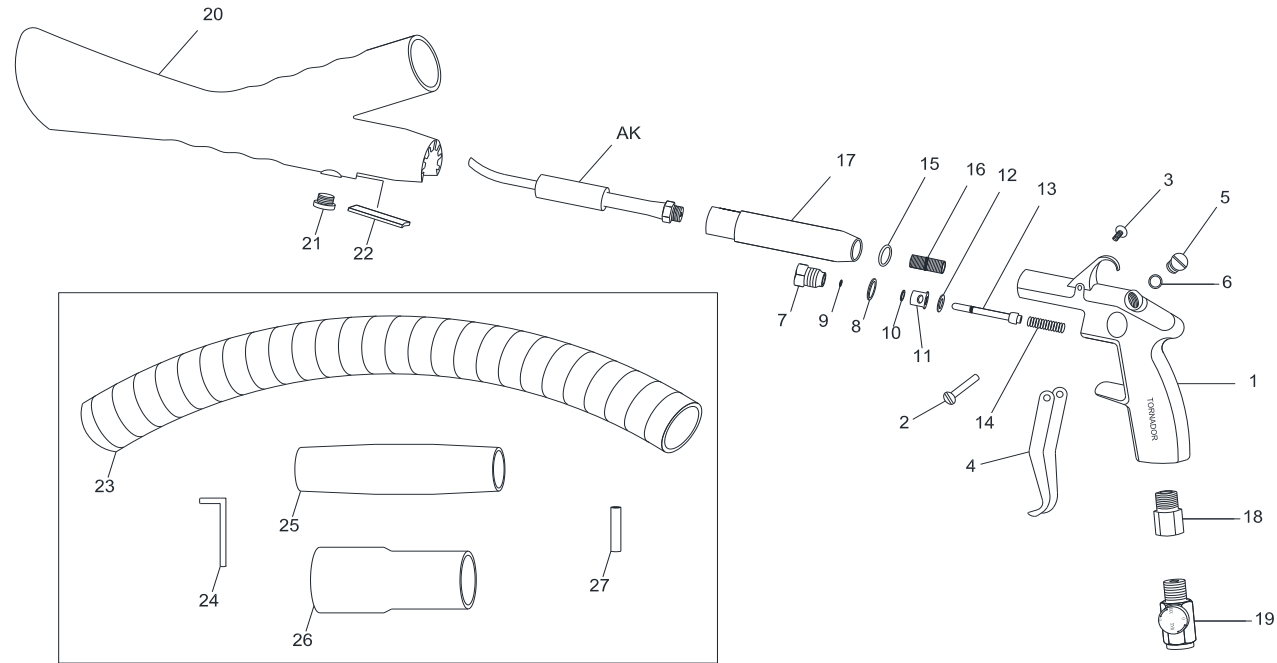

ZV-240

Tornador Velocity Vac DRY

Ref. No.	Part No.		Description	Q'ty Tool	Ref. No.	Part No.		Description	Q'ty Tool
1	WPZ010001	CT-001	Housing	1	17	WPZV240001	ZV-404	Valve Body	1
2	WPZ010007A	CT-007	Pin	1	18	WPZ010024A	x	Air Inlet (1/4"PF)	
3	WPZ010008A	CT-006	Screw	1		WPZ010024B	CT-022	Air Inlet (1/4"PT)	
4	WPZ010009	CT-009	Trigger	1		WPZ010024C	x	Air Inlet (1/4"NPT)	1
5	WPZ010010	CT-008	Screw	1	19	WPZ011022C	T-6103	Air Regulator Brass	1
6	WPZ010026	In CT-010SK	O-Ring (4.47x1.78)	1	20	WPZV200001	VHC-240	Velocity-vac	1
7	WPZ010011	CT-011-09-015	Screw	1	21	WPZV200002	VS-023	Screw	1
8	WPZ010028	In CT-010SK	O-Ring (9x2)	1	22	WPZV200003	VK-200	Flat Key	2
9	WPZ010031	CT-030	O-Ring (2x1)	1	23	WPZV200004	VH-200	Vacuum Hose	1
10	WPZ010027	In CT-010SK	O-Ring (3.5x1.5)	1	24	WPZV200005		Hex Wrench	1
11	WPZ010012	CT-010	Bushing	1	25	WPZ017009	VR-200	Adapter (Reducer)	2
12	WPZ010013	CT-011	Gasket	1	26	WPZV200006	VC-112	Collar	2
13	WPZ010014	CT-012	Valve Stem	1	27	WPZV200007	VT-120	Polyvinyl Chloride Tube	4
14	WPZ010015	CT-415	Spring	1	AK	WPZ0200AK	TB-200RS	Rotate Set	1
15	WPZ010030	CT-228	Gasket	1			CT-010SK	Service Kit	1
16	WPZ010025	CT-023	Screw	1			CT-420	Plunger Kit	1