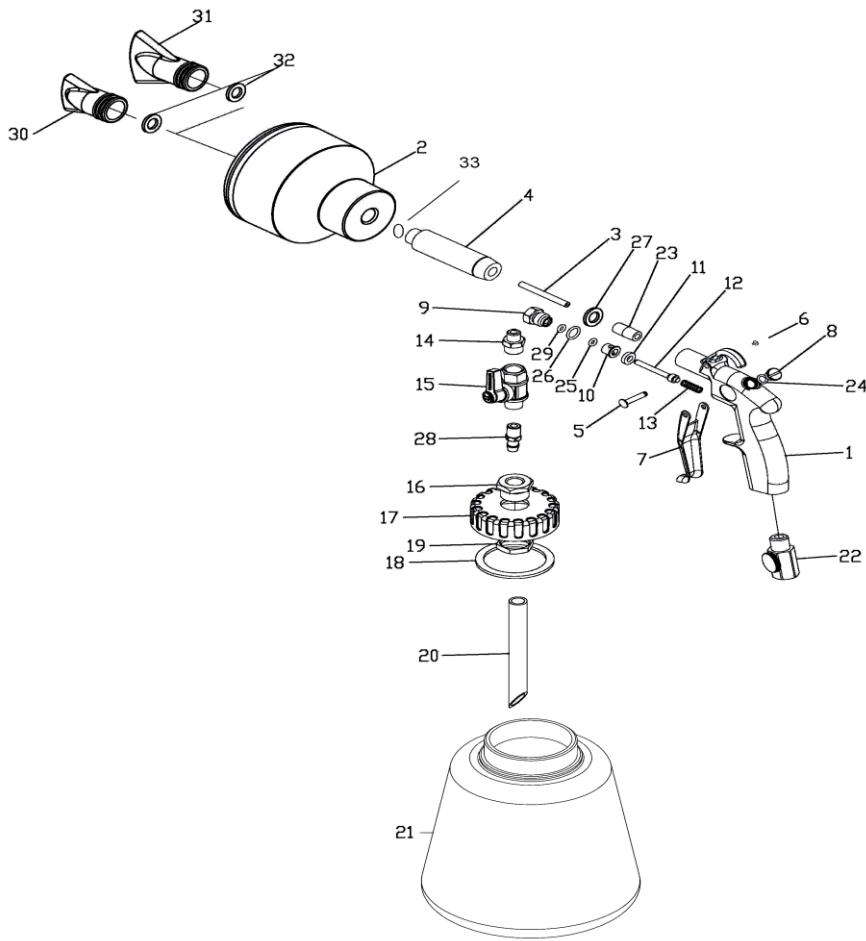

Z-011D Tornador FOAM GUN

Ref. No.	Part No.	Description	Q'ty /Tool	Dehn #	Ref. No.	Part No.	Description	Q'ty /Tool	Dehn #
1	SPZ011001A	Housing	1	CT-001	22	SPZ011022	Air Inlet (1/4"PF)		x
2	SPZ011002A	Snow cup ass'y	1	CT-1100A		SPZ011022	Air Inlet (1/4"PT)		CT-022
3	SPZ011004	Pipe		CT-1103		SPZ011022	Air Inlet (1/4"NPT)		x
4	SPZ011005A	Valve Body	1	CT-11005	23	SPZ011023	Screw	1	CT-123
5	SPZ011006A	Pin	1	CT-007	24	SPZ011024	O-Ring 4.47x1.78	1	In CT-010SK
6	SPZ011007	Screw	1	CT-006	25	SPZ011025	O-Ring 3.8x1.9	1	CT-025
7	SPZ011008	Trigger	1	CT-009	26	SPZ011026	O-Ring 9.3x1.78	1	In CT-010SK
8	SPZ011009	Screw	1	CT-008	27	SPZ011027	Gasket	1	CT-228
9	SPZ011010	Screw	1	CT-011-09-015	28	SPZ011028	Screw	1	Part of CT-700
10	SPZ011011	Bushing	1	CT-010	29	SPZ011029	O-Ring 2x1	1	CT-030
11	SPZ011012	Gasket	1	CT-011	30	SPZ011030	Small Nozzle	1	CT-1100DK
12	SPZ011013	Valve Stem	1	CT-012	31	SPZ011031	Big Nozzle	1	CT-1100DK
13	SPZ011014	Spring	1	CT-415	32	SPZ011032	O-ring AS-018	2	CT-1100DK
14	SPZ011016	Screw	1	CT-116			CT-1100DK Kit includes items above		
15	SPZ011015	Air Reverse Switch A	1	CT-700					
16	SPZ011017A	Screw	1	CT-016					
17	SPZ011018A	Cap	1	CT-300					
18	SPZ011019	Gasket	1	CT-018	RK	SPZ0110RK	Repair Kit Ref. No.--		CT-011RK
19	SPZ011020	Nut	1	CT-419			4,14,23,27,28		
20	SPZ011021	Tube	1	CT-1120	SK	SPZ0110SK	Service Kit Ref. No.--		CT-011SK
21	SPZ011022A	Cup	1	CT-800			13,24,25,26,30,32x2		