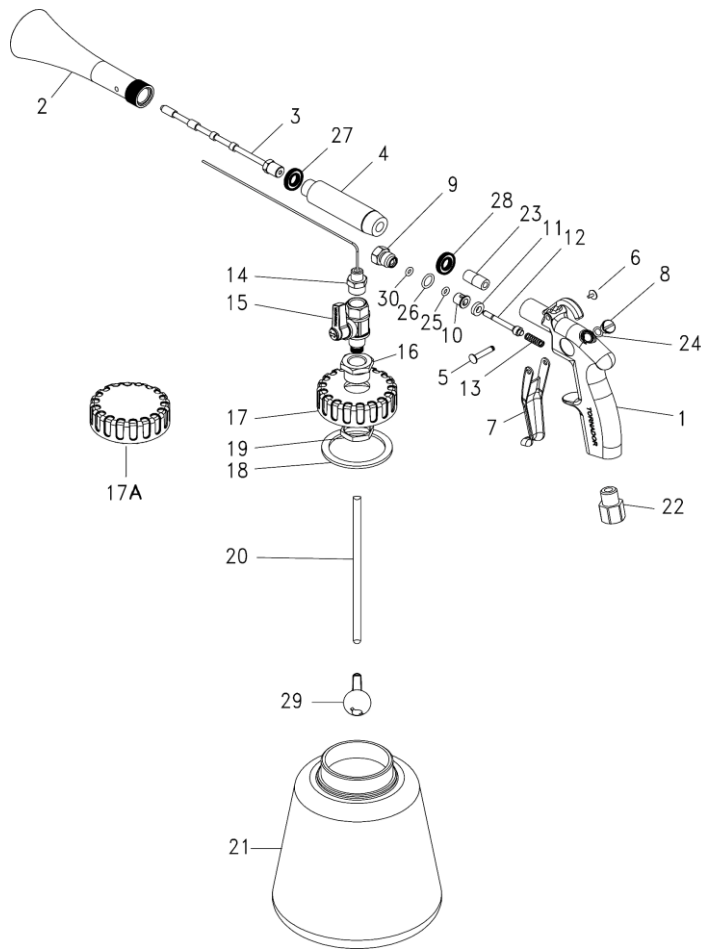

# Z-010 TORNADOR® Cleaning Tool - Parts Cross Reference

Part No.	Description	Q'ty /Tool	Dehn #	Ref. No.	Part No.	Description	Q'ty /Tool	Dehn #
SPZ010001	Housing	1	CT-001	20	SPZ010022	Tube Ass'y(inkl.part.	1	CT-500
SPZ010002A	Nozzle(White)	1	CT-100	21	SPZ010023	Cup	1	CT-800
WPZ010002D	Nozzle Stainless	1	CT-190		SPZ010024	Air Inlet (1/4"PF)	1	x
WSP01002B	Nozzle w/Brush	1	CT-900					
SPZ010005	Weighted Tube Ass'y	1	CT-101	22	SPZ010024	Air Inlet (1/4"PT)		CT-022
SPZ010006	Hose	1	CT-404		SPZ010024	Air Inlet (1/4"NPT)		x
SPZ010007A	Pin	1	CT-007	23	SPZ010025	Screw	1	CT-023
SPZ010008A	Screw	1	CT-006	24	SPZ010026	O-Ring 4.47x1.78	1	
SPZ010009	Trigger	1	CT-009	25	SPZ010027	O-Ring 3.5x1.5	1	CT-025
SPZ010010	Screw	1	CT-008	26	SPZ010028	O-Ring 9x2	1	
SPZ010011	Screw	1	CT-011-09-015	27	SPZ010029	Gasket	1	CT-102
SPZ010012	Bushing	1	CT-010	28	SPZ010030	Gasket	1	CT-228
SPZ010013	Gasket	1	CT-011	30	SPZ010031	O-Ring 2x1	1	CT-030
SPZ010014	Valve Stem	1	CT-012					
SPZ010015	Spring	1	CT-415					
SPZ010016	Inner Tube Ass'y	1	CT-600					CT-420
SPZ010017	Air Reverse Switch	1	CT-700		Plunger Ass'y	CT-010,CT-011,CT-012,CT-025, CT-030,CT-415		
SPZ010018	Screw	1	CT-016					
SPZ010019	Cap (W/Hole)	1	CT-300	RK	SPZ0100RK	Repair Kit Ref. No.-- 2, 3,27		CT-200
SPZ010019A	Cap (W/O Hole)	1	CT-400					
SPZ010020	Gasket	1	CT-018	SK	SPZ0100SK	Service Kit Ref. No.-- 11, 13, 18, 24, 25, 26, 30		CT-010SK
SPZ010021	Nut	1	CT-419					