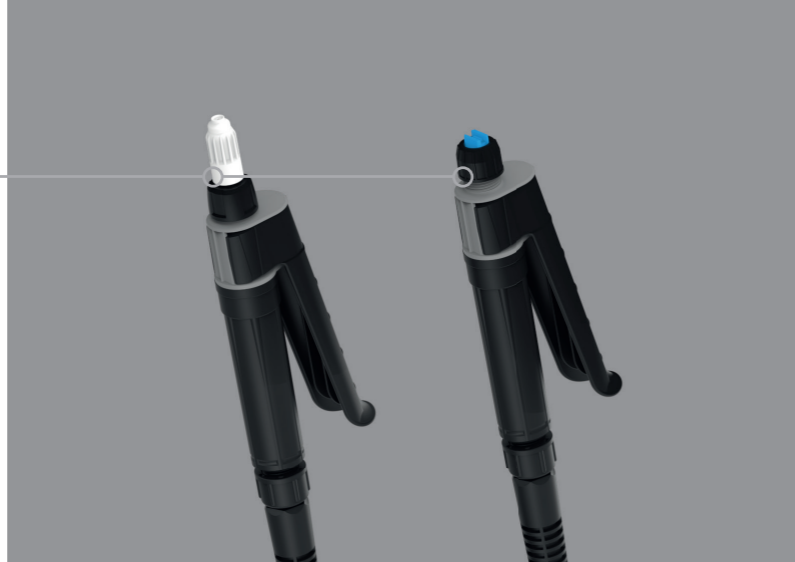

Max 3,5 Gal

Adjustable conical nozzle and fan

Possibility of spraying from a straight jet to a cone kind of spraying with the adjustable conical nozzle. With the fan nozzle you get a finer spray.

Standard compressed air connector

Pressure gauge

87 psi safety valve

Plastic handle with a support to place it

Spray with no fear of marking the bodywork.

High quality INOX materials

Both, chamber and tank are made of INOX.

Spiral hose of 4 useful meters