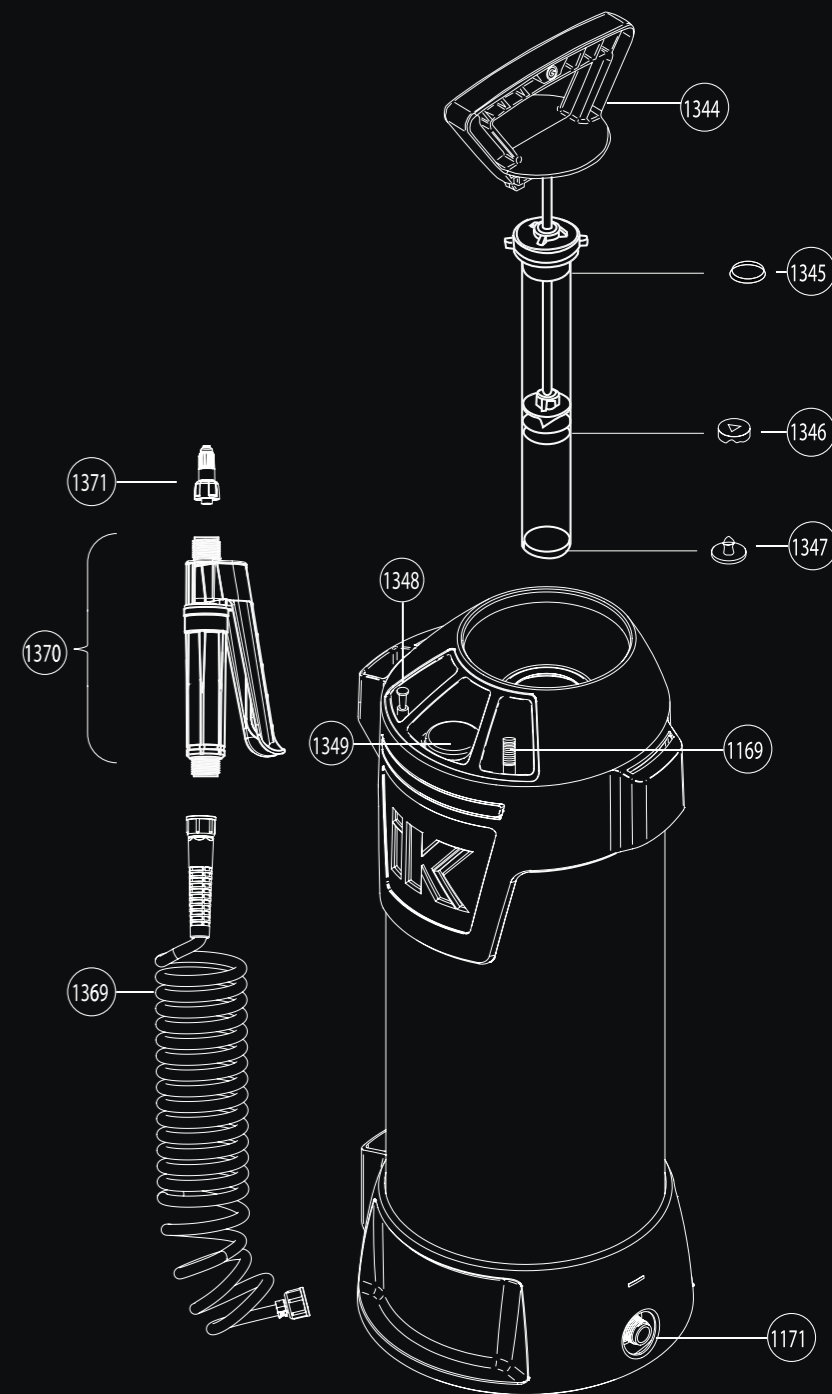

Pressure gauge

87 psi safety valve

Plastic handle with a support to place it

Spray with no fear of marking the bodywork.

High quality INOX materials

Both, chamber and tank are made of INOX.

Spiral hose of 4 useful meters

The hose will be furled and so it won't be dragged on the ground.

Stable base with support for the feet

Place your feet on the base for a more comfortable manual pressurization of the tank.

SPARE PARTS

N°	COD.	Q	EN
1169	83272604	1	AIR CONNECTOR
1171	83272605	1	COMPLETE ADAPTER
1344	83372601	1	PUMP COMPLETE
1345	83372312	1	O-RING
1346	83372313	1	COLLAR SEAL
1347	83372314	1	VALVE
1348	83372602	1	SAFETY VALVE
1349	83372603	1	PRESSURE GAUGE
1369	83371835	1	COMPLETE SPIRAL HOSE
1370	83371816	1	COMPLETE HANDLE
1371	83371602	1	ADAPTER WITH ADJUSTABLE CONICAL NOZZLE