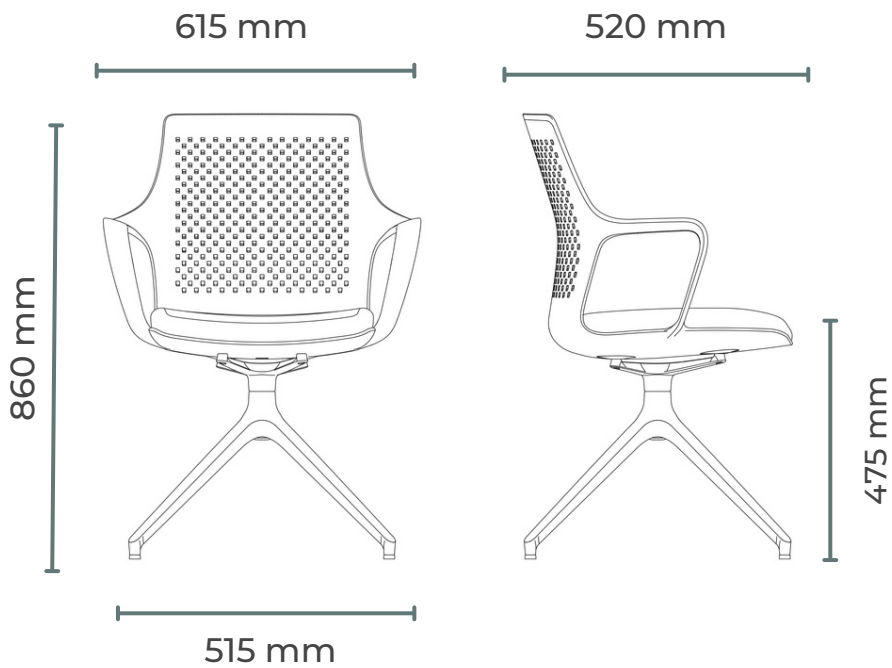

- Sled Base
- 4-Star Base
- 4-Star with Castors
- 5-Star with Castors
- 4-Legs Base
- Draughtsman Base

5-STAR WITH CASTORS

4-LEG BASE

STACKABLE
Ground - 4
Trolley - 4

SLED BASE

STACKABLE
Ground - 4
Trolley - 4

4-STAR BASE

4-STAR WITH CASTORS

DRAUGHTSMAN BASE

DIMENSIONS

FINISHES

Standard Shell

EM WHITE

NR BLACK