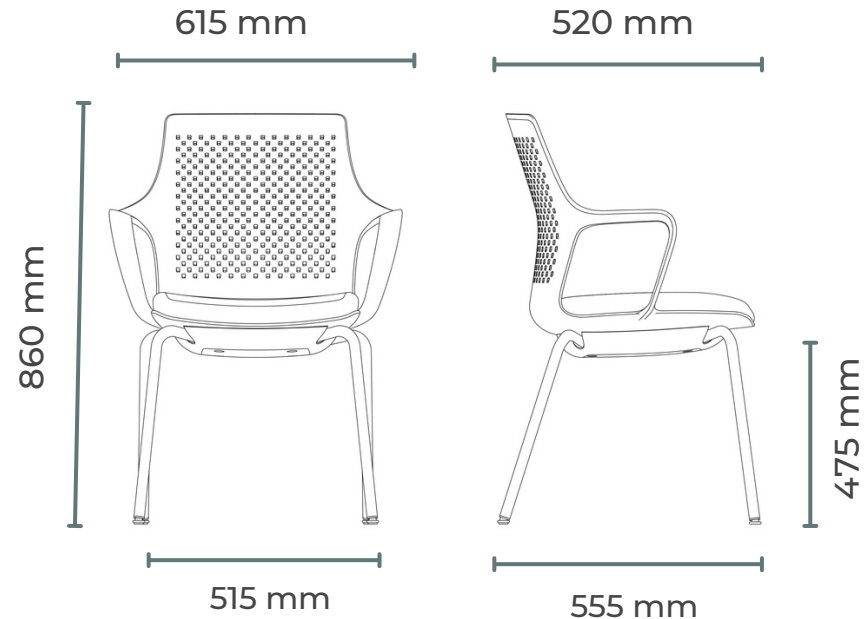

- Sled Base
- 4-Star Base
- 4-Star with Castors
- 5-Star with Castors
- 4-Legs Base
- Draughtsman Base

5-STAR WITH CASTORS

4-LEG BASE

STACKABLE
Ground - 4
Trolley - 4

SLED BASE

STACKABLE
Ground - 4
Trolley - 4

4-STAR BASE

4-STAR WITH CASTORS

DRAUGHTSMAN BASE

DIMENSIONS

FINISHES

Standard Shell

EM WHITE

NR BLACK