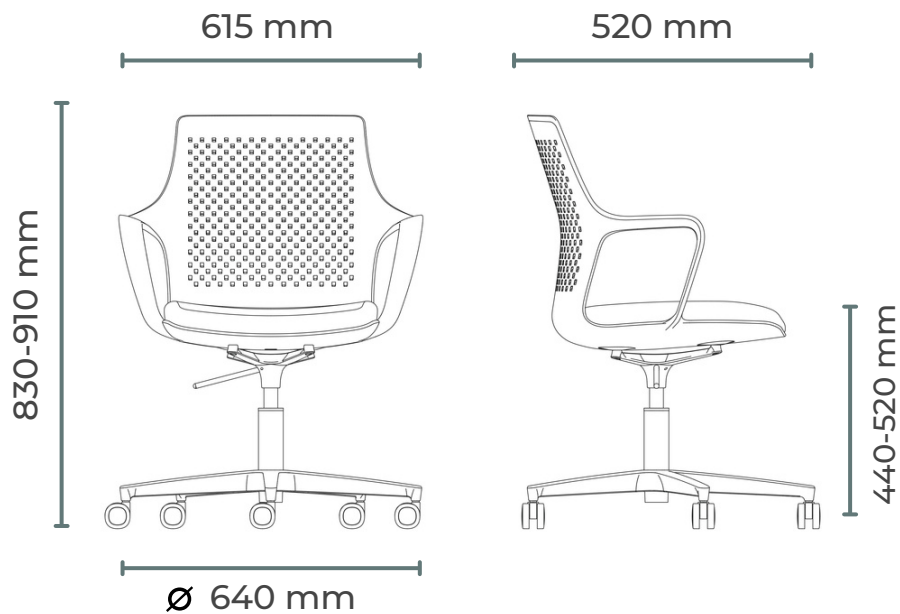

4-STAR BASE

4-STAR WITH CASTORS

DRAUGHTSMAN BASE

DIMENSIONS

FINISHES

Standard Shell

EM WHITE

NR BLACK