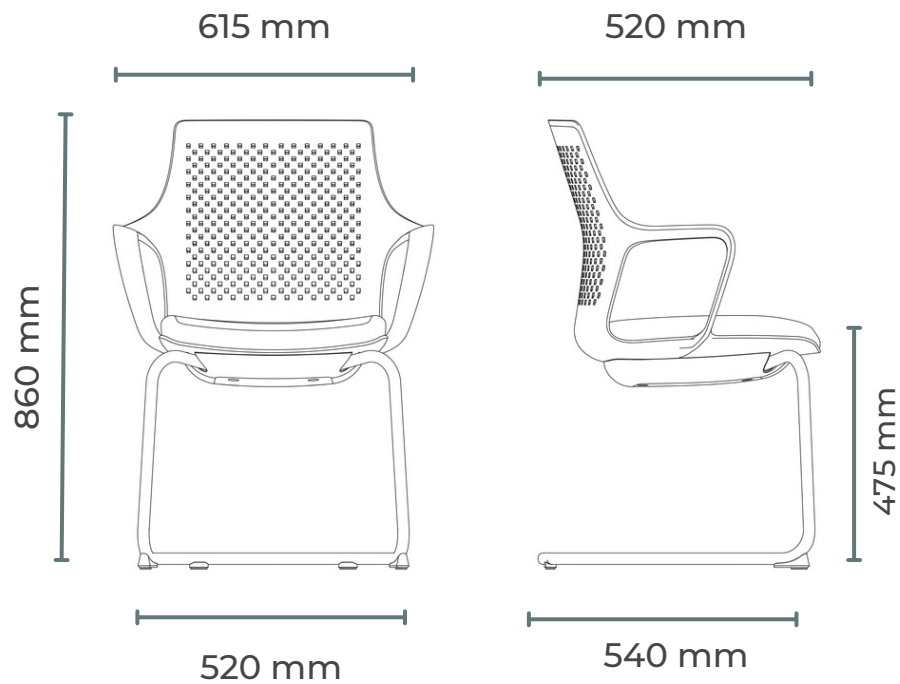

- Sled Base
- 4-Star Base
- 4-Star with Castors
- 5-Star with Castors
- 4-Legs Base
- Draughtsman Base

5-STAR WITH CASTORS

4-LEG BASE

STACKABLE
Ground - 4
Trolley - 4

SLED BASE

STACKABLE
Ground - 4
Trolley - 4

4-STAR BASE

4-STAR WITH CASTORS

DRAUGHTSMAN BASE

DIMENSIONS

FINISHES

Standard Shell

EM WHITE

NR BLACK