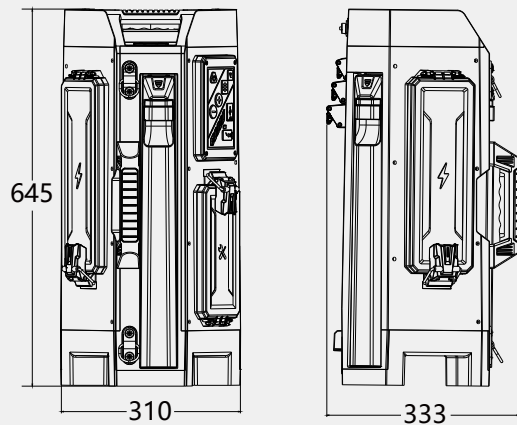

Fully equipped for any challenges in the dark!

Specifications

TL-400

Hight	64.5cm~220cm
Weight	10Kg (Fitting only)
Power Supply	Battery / AC 100-277V
Lumens	0 - 17,000Lm
Run Times	>20 hours (Standard mode, D24-100)
IP Grade	IP65
Output(USB)	5V 2A (2 Dock)
Battery System	D24-100

Battery (D24-100)

Rated Power	98Wh
Rated Voltage	24.5V
Rated Capacity	4.0Ah
Working Temperture	-10~50℃
Working Humidity	1~98%

Size (mm)

Package

Size of Carton	Gross Weight of Carton	PCS/Carton
730x390x410mm	13.3kg±5%	1