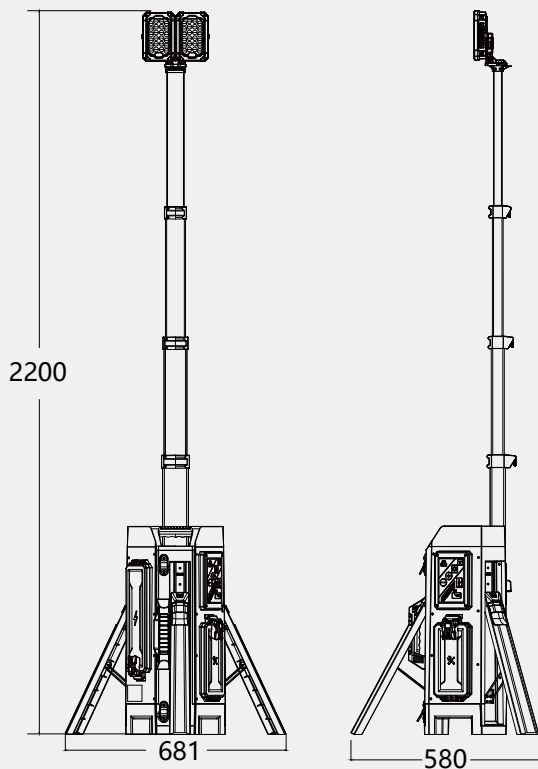

Fully equipped for any challenges in the dark!

Specifications

TL-400

Hight	64.5cm~220cm
Weight	10Kg (Fitting only)
Power Supply	Battery / AC 100-277V
Lumens	0 - 17,000Lm
Run Times	>20 hours (Standard mode, D24-100)
IP Grade	IP65
Output(USB)	5V 2A (2 Dock)
Battery System	D24-100

Battery (D24-100)

Rated Power	98Wh
Rated Voltage	24.5V
Rated Capacity	4.0Ah
Working Temperture	-10~50℃
Working Humidity	1~98%

Size (mm)

Package

Size of Carton	Gross Weight of Carton	PCS/Carton
730x390x410mm	13.3kg±5%	1