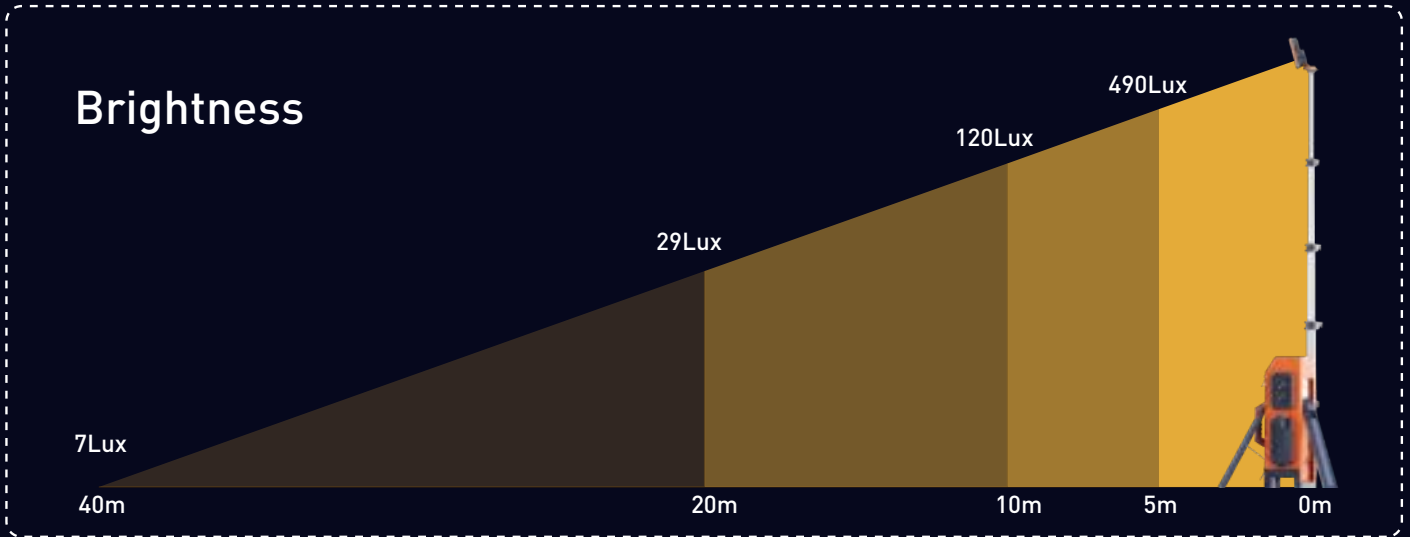

AC Powered
Up To **17,000** LM

Battery-powered
Up To **10,000** LM