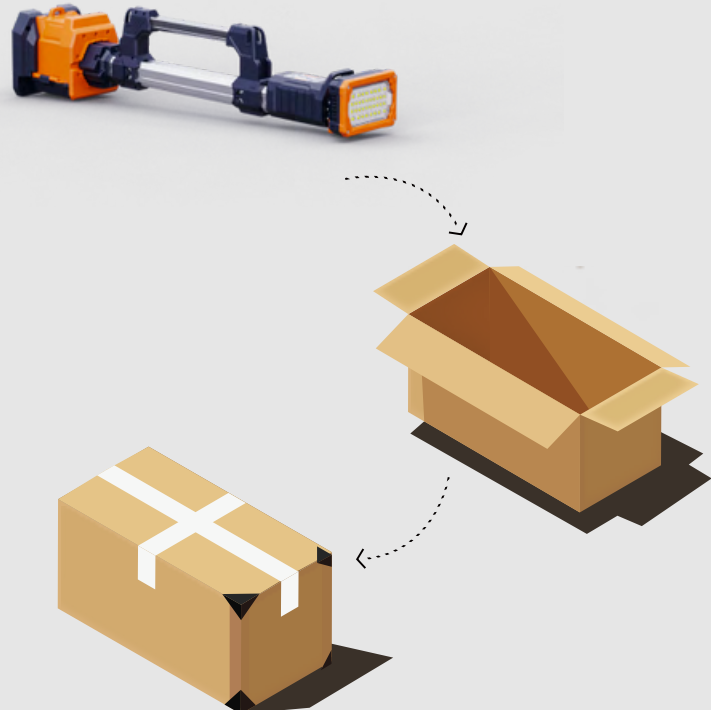

Package

Model	TL-100
Size of Carton	930x245x260mm
Gross Weight of Carton	6.5kg
PC S/Carton	1