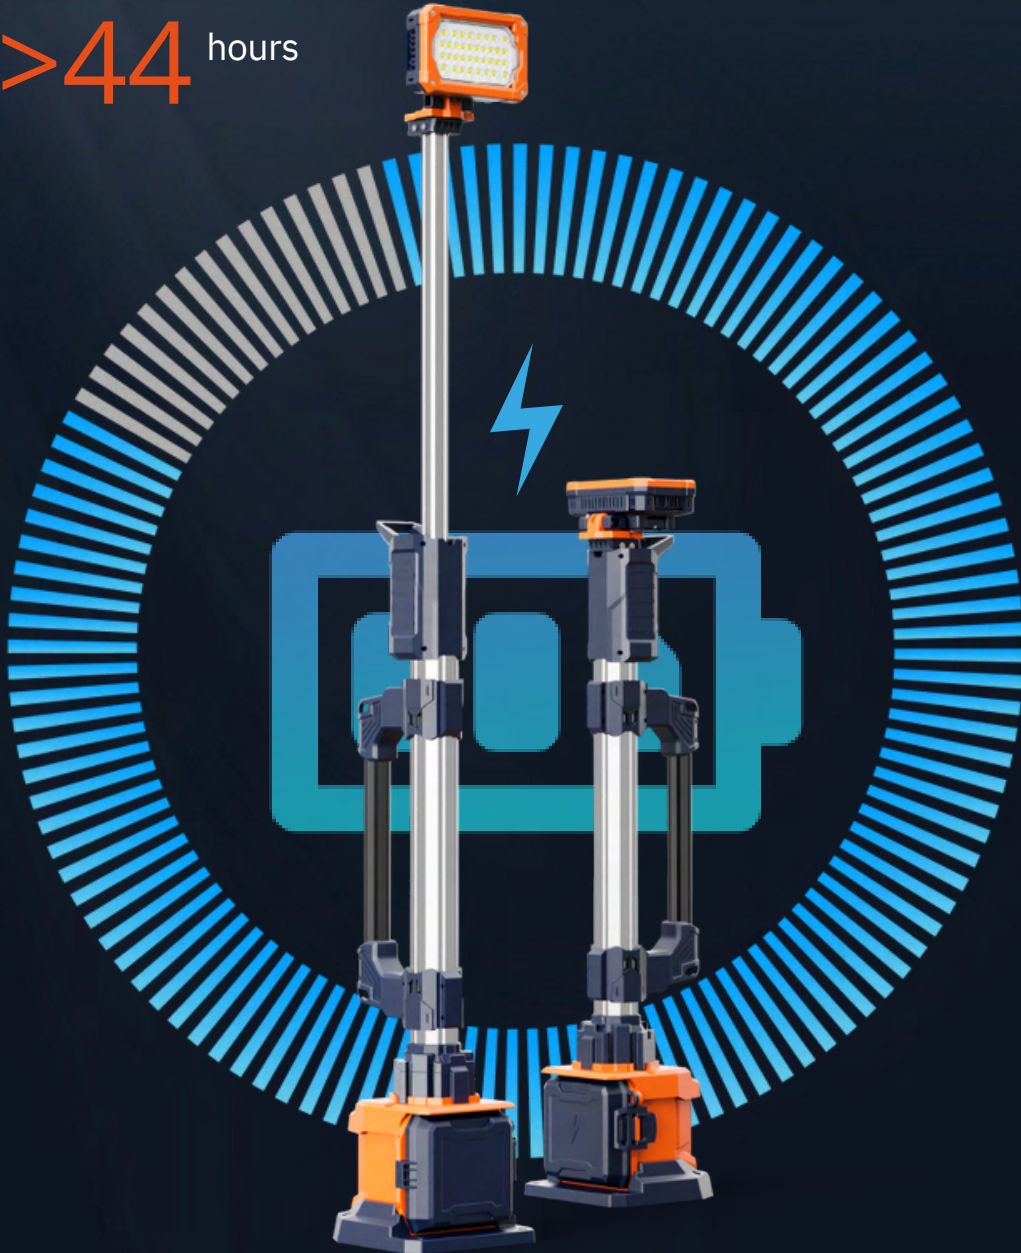

Ultra-long Working Hours

(D24-100)

Standard mode **>8** hours

Eco mode **>44** hours

2 types of battery packs with different capacities are available.

D24-54

Typical working hours 22+ hours
in Eco mode.

D24-100

Typical working hours up to 44
hours in Eco mode