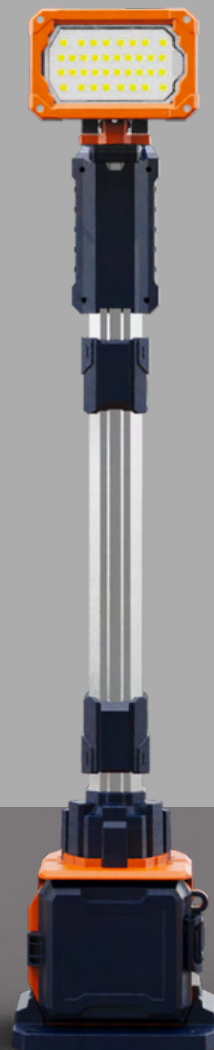

power
2GO

TL-100

Compact portable rechargeable light tower

Portable
Light
Tower

EXPAND OR COLLAPSE WITHIN 1 SECOND

World's lightest portable light tower, one second operation.

Grab and lift the lamp head to 1.4m for automatic locking; tap down to reset and lock.

LIGHT HEAD FREELY ADJUSTABLE

Built-in damping enables tool-free light head adjustment with a finely-tuned, perfect tactile feel.

LIGHTEST WEIGHT 1.4M LIGHT TOWER

Super light-weight, with a handgrip for ease of use and handling

Turbo

4000LM

44h

16.8h

8.5h

4.2h

Battery-powered up to

4000LM