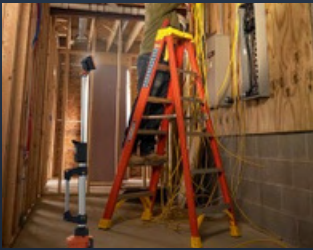

Construction