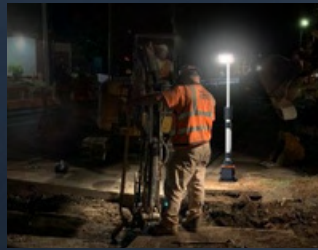

Road Rescue