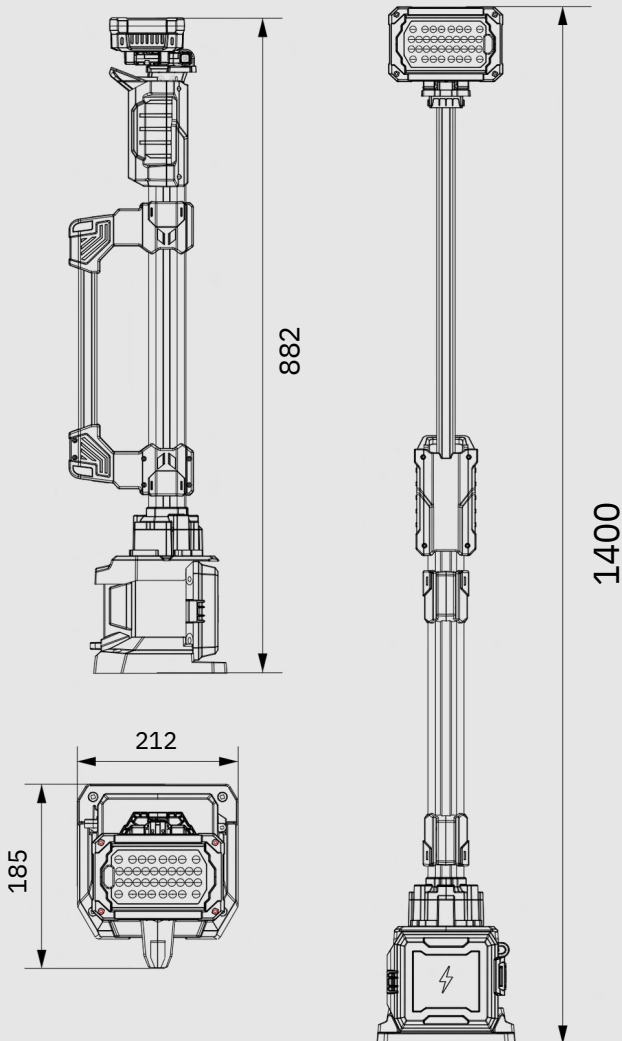

LIGHT HEAD FREELY ADJUSTABLE

Built-in damping enables tool-free light head adjustment with a finely-tuned, perfect tactile feel.

LIGHTEST WEIGHT 1.4M LIGHT TOWER

Super light-weight, with a handgrip for ease of use and handling

Turbo

4000LM

44h

16.8h

8.5h

4.2h

Battery-powered up to

4000LM

Less than 2.9Kg excluding battery.

1.4m

0.9m

Specifications

TL-100

Height	0.9m-1.4m
Weight	2.9kg
Power Supply	D24 series battery pack
Lumens	0-4,000Lm
Run Times	>8 hours (Standard mode, D24-100)
IP Grade	IP66

Size (mm)

Package

Model	TL-100
Size of Carton	930x245x260mm
Gross Weight of Carton	6.5kg
PC S/Carton	1

Power-2Go

Unit C, Buckshaw Link, Ordnance Road,
Chorley, Lancashire PR7 7E

Tel 01934 900471

Web: www.power-2Go.com
Email: info@Power-2Go.com