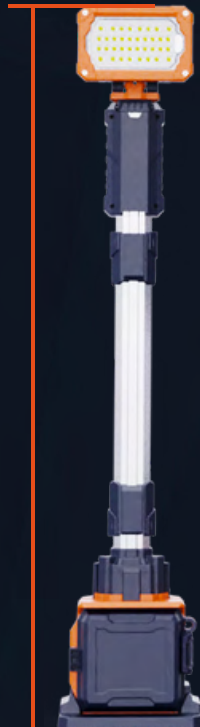

Sports

One person operation

Less than 2.9Kg excluding battery.

1.4m

0.9m