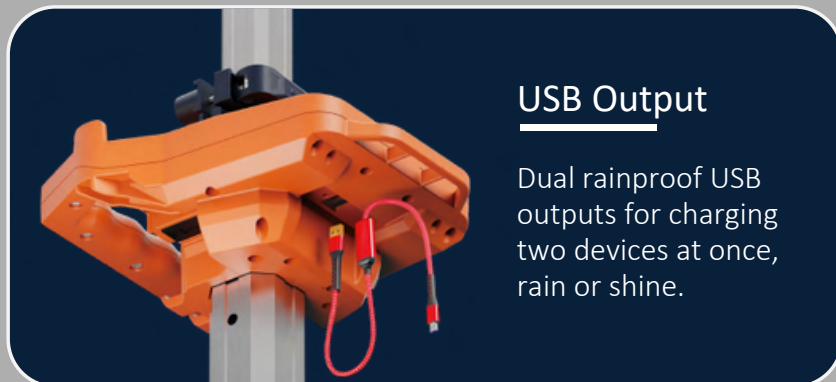

USB Output

Dual rainproof USB outputs for charging two devices at once, rain or shine.