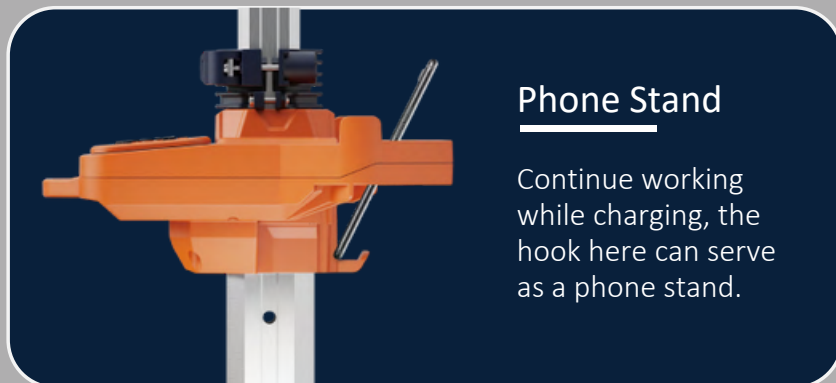

Phone Stand

Continue working while charging, the hook here can serve as a phone stand.