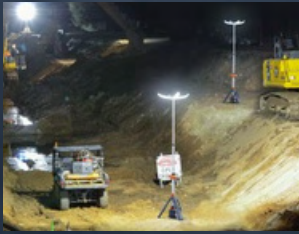

Construction