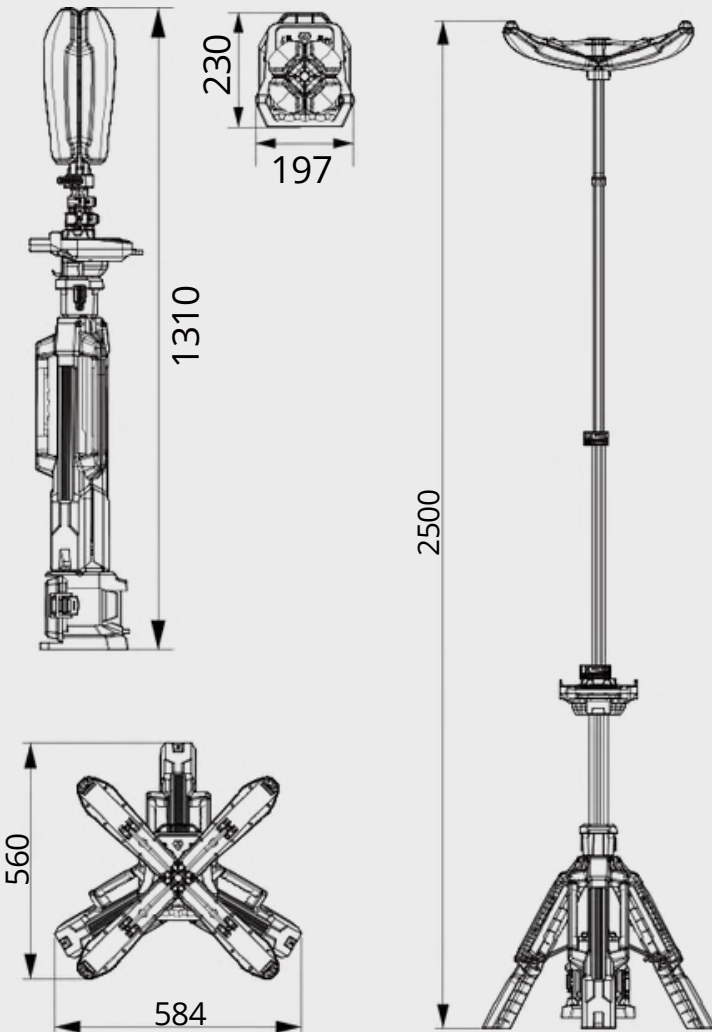

# One person operation

Less than 6.5Kg excluding battery.

2.5m

1.3m

# Specifications

## PL-200

Height	1.3m~2.5m
Weight	6.5Kg (Fitting only)
Power Supply	D24 series battery pack / AC 100-
Lumens	277V 0 - 12,000Lm
Run Times	>8 hours (Standard mode, D24-100)
IP Grade	IP66
Output(USB)	5V 2A (2 Dock)

## Size (mm)