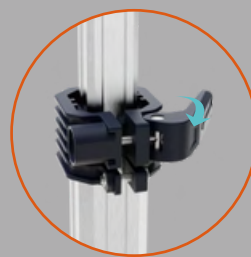

# LIGHTER, BRIGHTER, FASTER DEPLOYMENT

Unfolding or folding the PL-200 takes just two steps, in under 10 seconds.

4-level adjustable petal angle, switches from sphere to hemisphere lighting coverage.

Secure the lamp at any height with the buckle.

One keys to release tripod.

Optional ground pegs are available to secure the lighthouse, providing wind and vibration resistance.