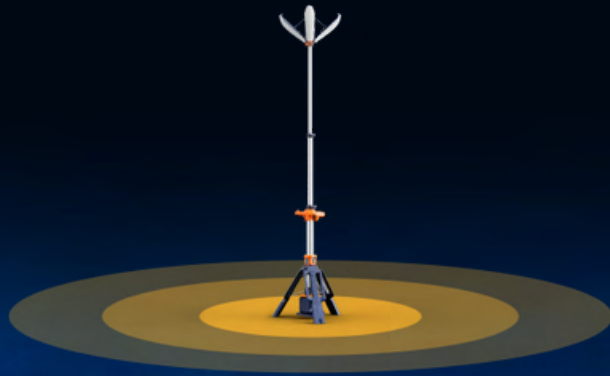

Uniform illumination with 360-degree coverage and no dead angles

² Lighting Area 1100 m