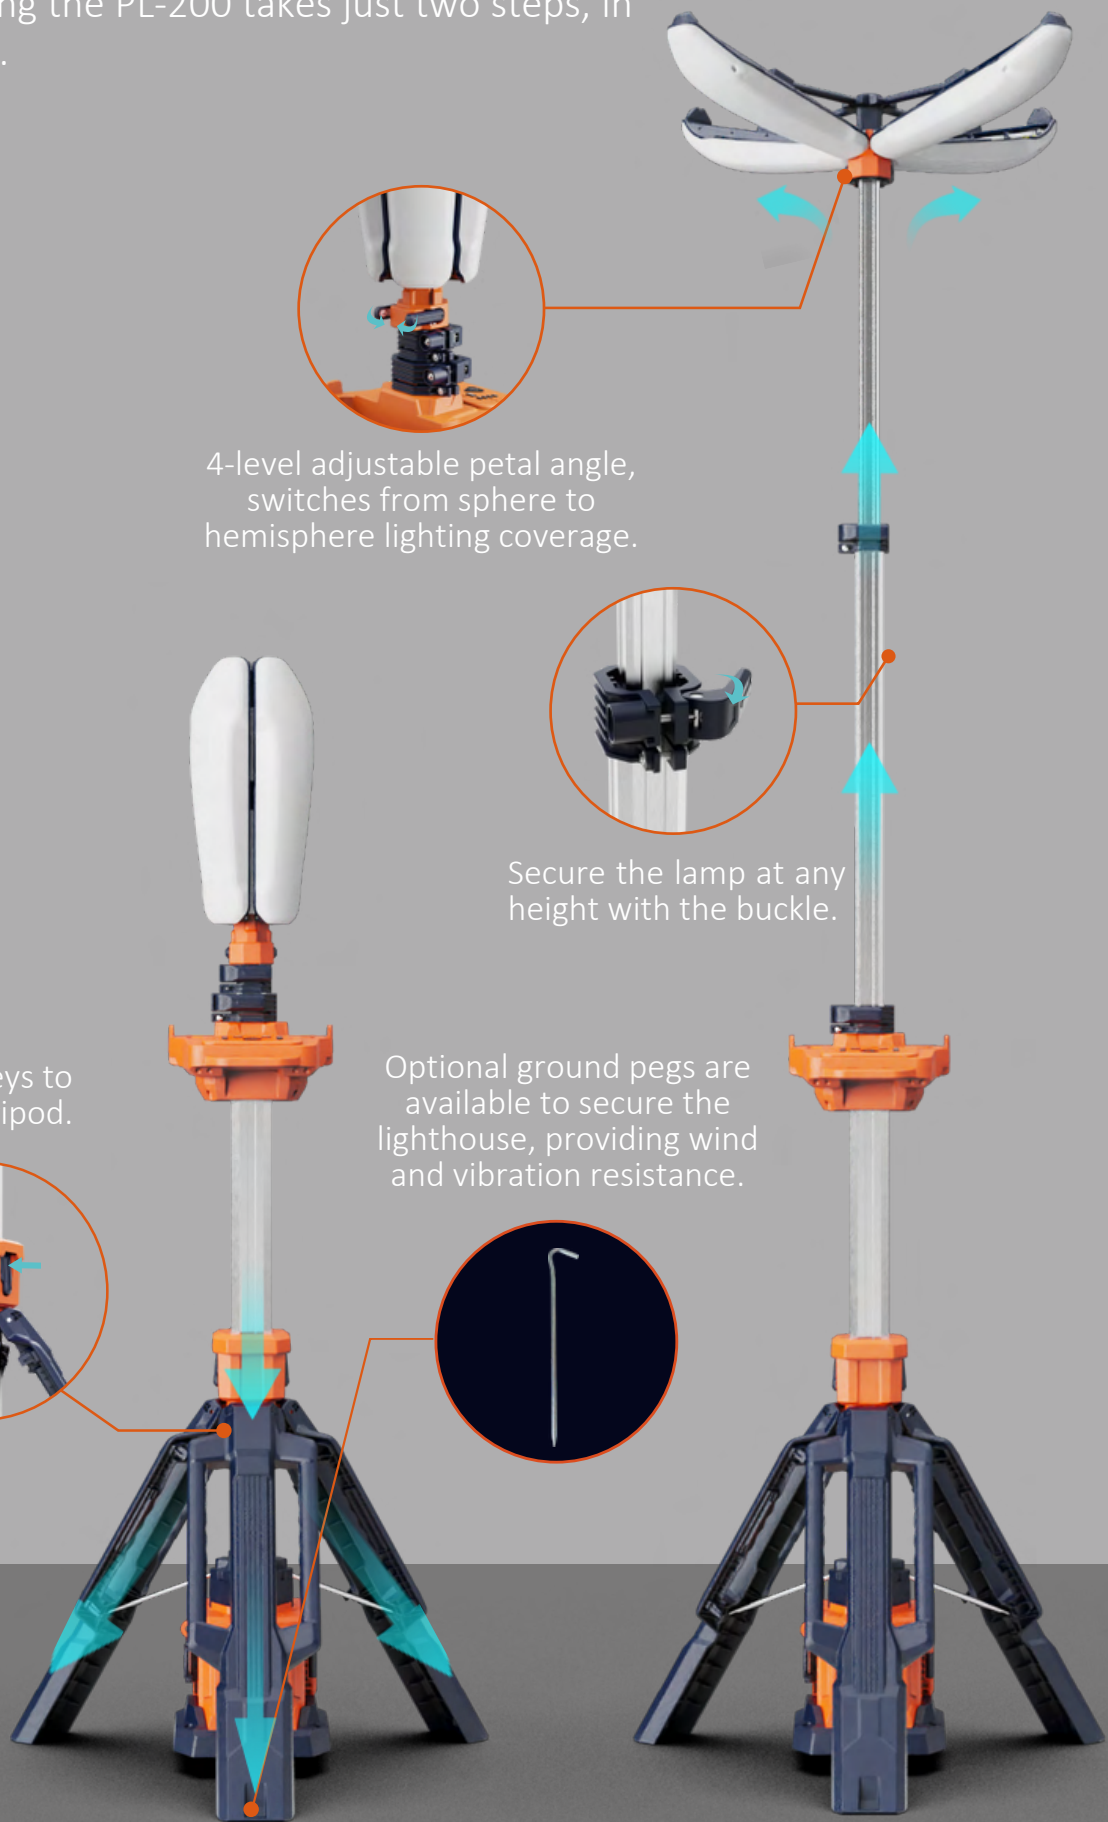

# PL-200

Mains / Rechargeable Portable Low Glare Lighting Tower

Portable  
360 degree  
Lighting  
System

# LIGHTER, BRIGHTER, FASTER DEPLOYMENT

Unfolding or folding the PL-200 takes just two steps, in under 10 seconds.

4-level adjustable petal angle, switches from sphere to hemisphere lighting coverage.

Secure the lamp at any height with the buckle.

One keys to release tripod.

Optional ground pegs are available to secure the lighthouse, providing wind and vibration resistance.

## USB Output

Dual rainproof USB outputs for charging two devices at once, rain or shine.