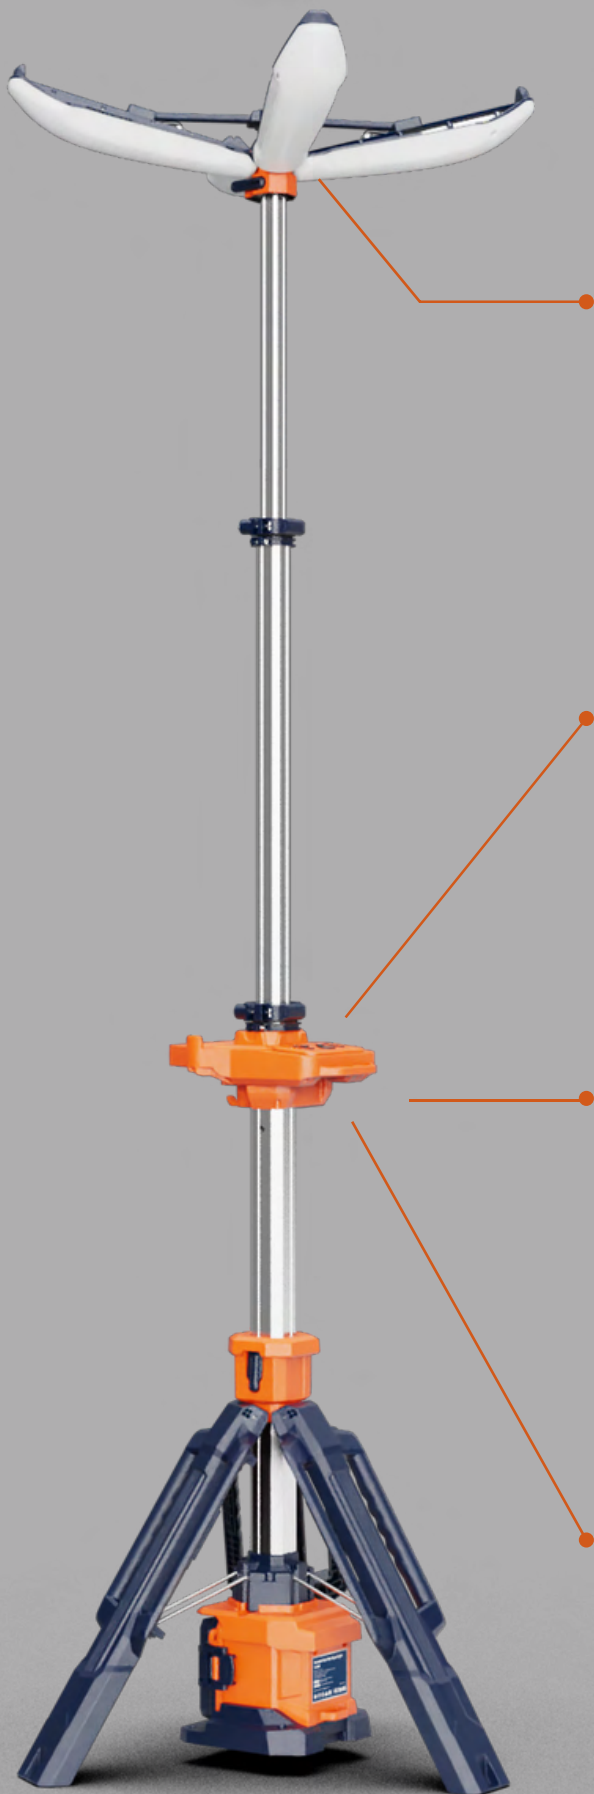

# PL-200

Mains / Rechargeable Portable Low Glare Lighting Tower

Portable  
360 degree  
Lighting  
System

# LIGHTER, BRIGHTER, FASTER DEPLOYMENT

Unfolding or folding the PL-200 takes just two steps, in under 10 seconds.

4-level adjustable petal angle, switches from sphere to hemisphere lighting coverage.

Secure the lamp at any height with the buckle.

One keys to release tripod.

Optional ground pegs are available to secure the lighthouse, providing wind and vibration resistance.

## 360° Lighting.

Biomimetic petal-inspired design for lightweight spherical/hemispherical lighting product.