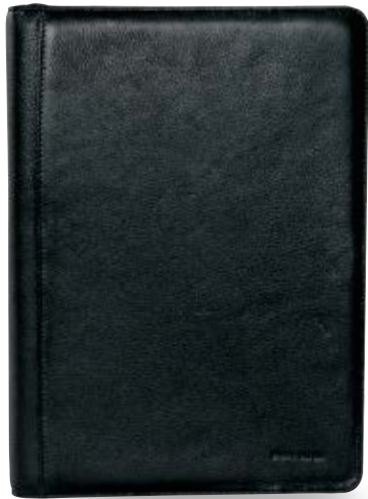

PC3326 **RFID**
black, chestnut - **GIFT SET**

PC3614 11 x 2 x 8 cm
tan, black **RFID**

PC3615 9 x 1.5 x 11 cm
tan, black **RFID**

PC3590 11 x 2 x 9 cm
cognac, black **RFID**

PC3062 24 x 2 x 33 cm
chocolate - **A4 BUSINESS FOLIO**

PC8872 24 x 2 x 33 cm
black - **A4 BUSINESS FOLIO**

PC3907 11.5 x 1.5 x 17 cm **RFID**
black - **TRAVEL WALLET**

PC3761 **LEATHER LUGGAGE TAGS**
Pack of 10 - Assorted Colours *Colours may vary within packs. Not sold separately