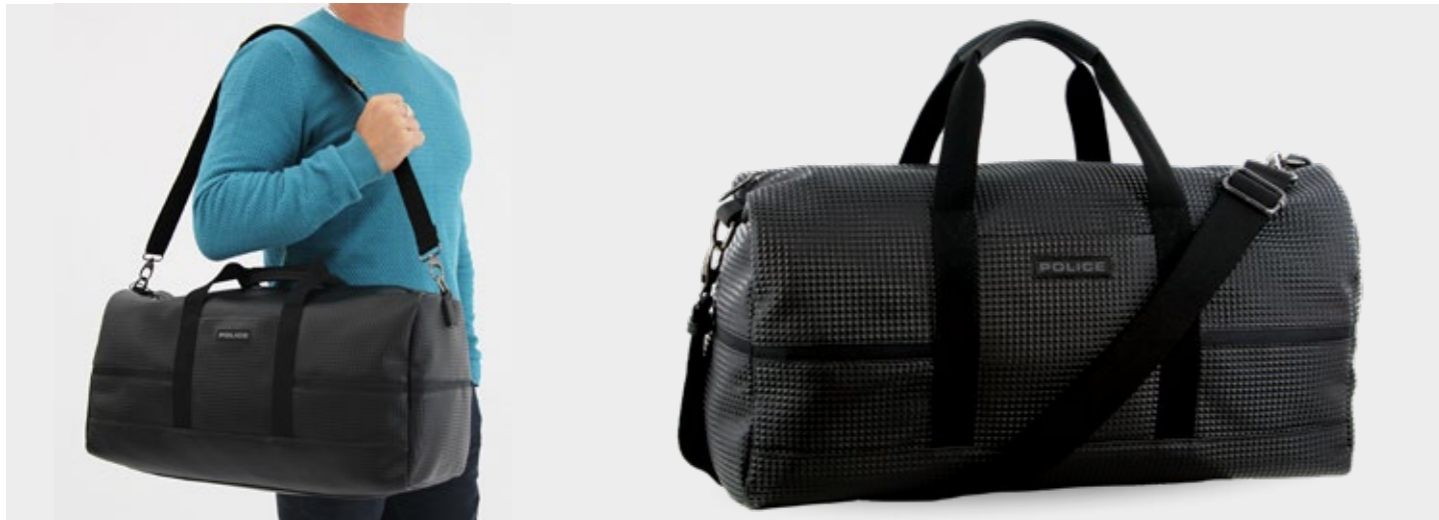

POLICE

POLICE

RANGE PYRAMID

POL 27 20 x 7 x 23 cm

POL 28 25 x 6 x 31 cm

POL 30 41 x 9 x 29 cm

POL 29 32 x 14 x 41 cm

POL 32 56 x 30 x 28 cm