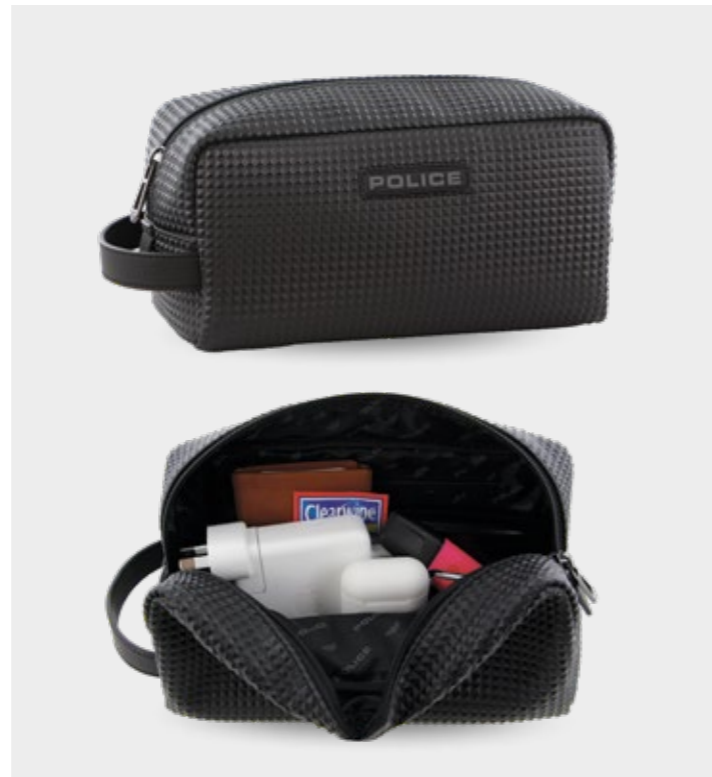

POL 26 25 x 11 x 13 cm