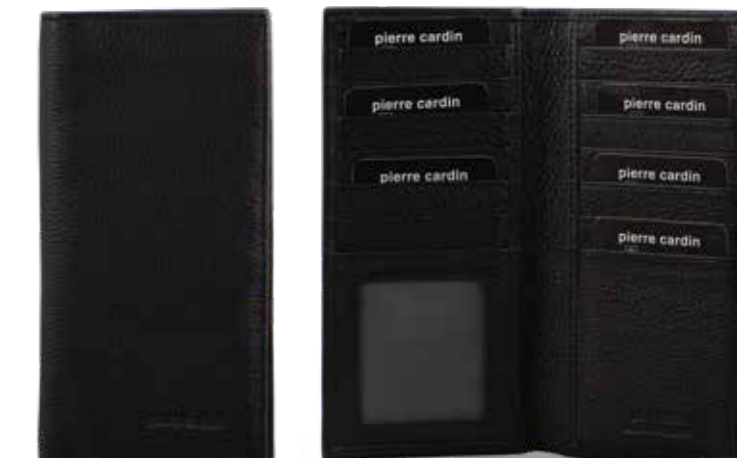

PC1905 8 x 1 x 17.5 cm
black - **MENS SUIT WALLET** **RFID**