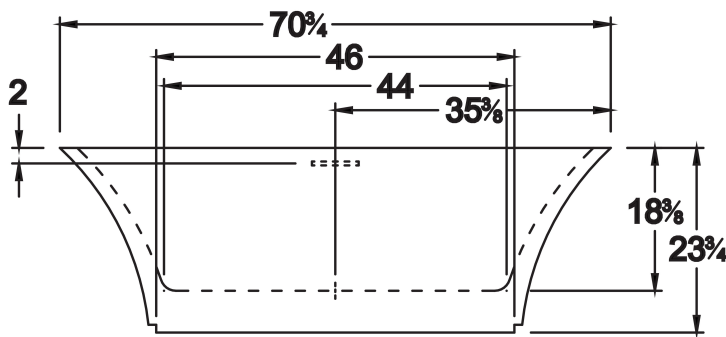

VARNA 7131

DIMENSIONS

71 x 31 x 23 deep (1803 x 787 x 584 mm)
 Weight of tub = 340 lbs (154 kg)
 Gallons to overflow = 79 (Liters = 299)

MATERIAL

Solid Surface/Mineral Cast

TUB FLOOR

Non-Textured

UNDERMOUNT: NO