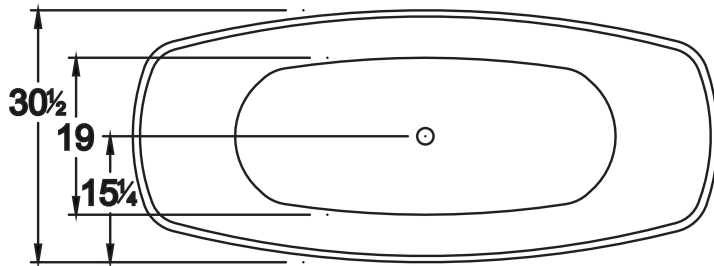

VARNA 7131

DIMENSIONS

71 x 31 x 23 deep (1803 x 787 x 584 mm)
 Weight of tub = 340 lbs (154 kg)
 Gallons to overflow = 79 (Liters = 299)

MATERIAL

Solid Surface/Mineral Cast

TUB FLOOR

Non-Textured

UNDERMOUNT: NO