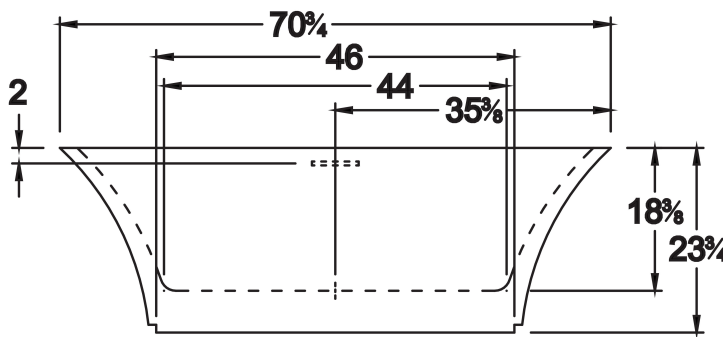

### DIMENSIONS

71 x 31 x 23 deep (1803 x 787 x 584 mm)  
 Weight of tub = 340 lbs (154 kg)  
 Gallons to overflow = 79 (Liters = 299)