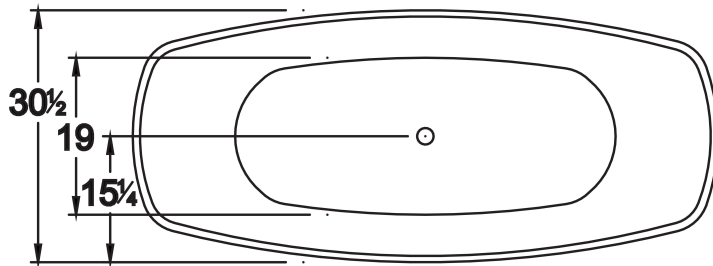

### DIMENSIONS

71 x 31 x 23 deep (1803 x 787 x 584 mm)  
 Weight of tub = 340 lbs (154 kg)  
 Gallons to overflow = 79 (Liters = 299)