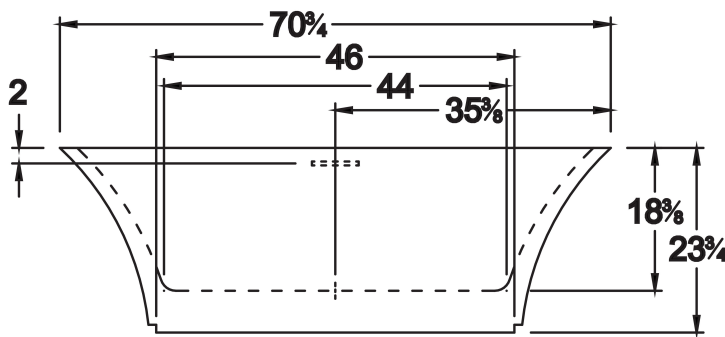

VARNA 7131

DIMENSIONS

71 x 31 x 23 deep (1803 x 787 x 584 mm)
 Weight of tub = 340 lbs (154 kg)
 Gallons to overflow = 79 (Liters = 299)

MATERIAL

Solid Surface/Mineral Cast

TUB FLOOR

Non-Textured

UNDERMOUNT: NO