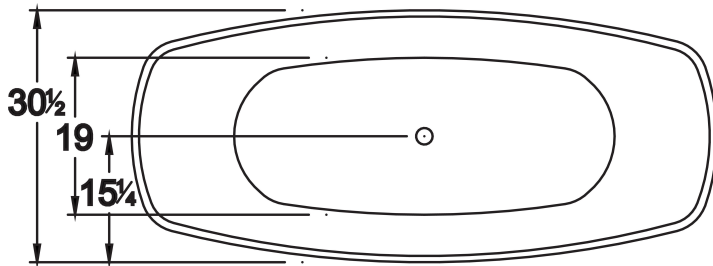

VARNA 7131

DIMENSIONS

71 x 31 x 23 deep (1803 x 787 x 584 mm)
 Weight of tub = 340 lbs (154 kg)
 Gallons to overflow = 79 (Liters = 299)

MATERIAL

Solid Surface/Mineral Cast

TUB FLOOR

Non-Textured

UNDERMOUNT: NO