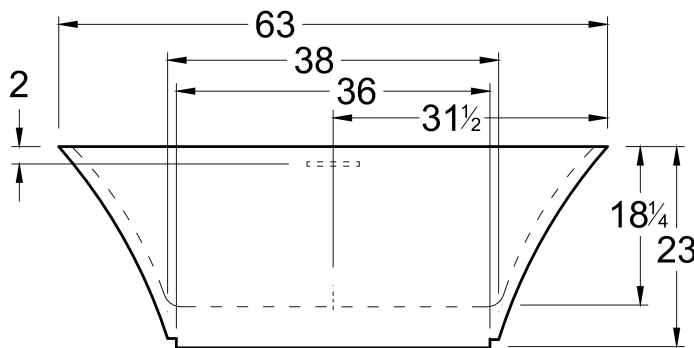

VARNA 6330

DIMENSIONS

63 x 30 x 23 deep (1600 x 762 x 584 mm)
 Weight of tub = 250 lbs (113 kg)
 Gallons to overflow = 70 (Liters = 265)

MATERIAL

Solid Surface/Mineral Cast

TUB FLOOR

Non-Textured

UNDERMOUNT: NO