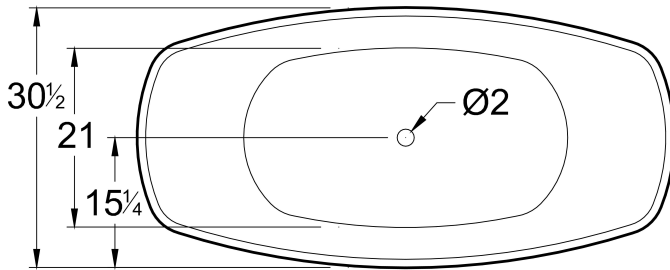

VARNA 6330

DIMENSIONS

63 x 30 x 23 deep (1600 x 762 x 584 mm)
 Weight of tub = 250 lbs (113 kg)
 Gallons to overflow = 70 (Liters = 265)

MATERIAL

Solid Surface/Mineral Cast

TUB FLOOR

Non-Textured

UNDERMOUNT: NO