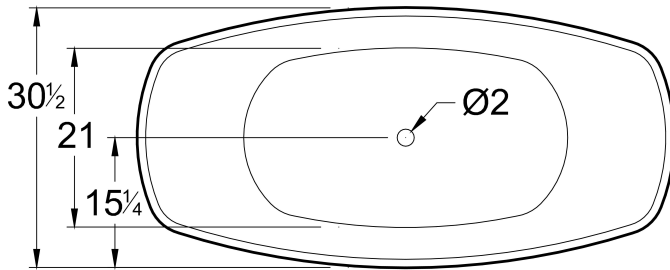

### DIMENSIONS

63 x 30 x 23 deep (1600 x 762 x 584 mm)  
 Weight of tub = 250 lbs (113 kg)  
 Gallons to overflow = 70 (Liters = 265)