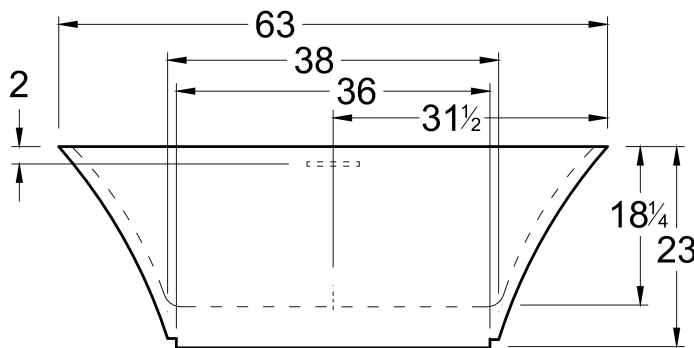

### DIMENSIONS

63 x 30 x 23 deep (1600 x 762 x 584 mm)  
 Weight of tub = 250 lbs (113 kg)  
 Gallons to overflow = 70 (Liters = 265)