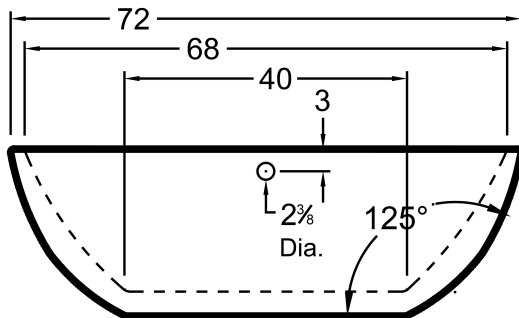

UNDERMOUNT: NO

This tub is not designed for undermount installation.

APPROVALS & COMPLIANCE

Americh products meet or exceed the following standards:

- Underwriters Laboratories (UL)
- Underwriters Laboratories - Canada (cUL)
- ANSI Z124.1 • ANSI A112-19.7
- ANSI A112.19.8

Contact Americh for additional approvals.

FEATURES

Integral linear waste & overflow with toe touch drain in PC

Lift Bag Included

OPTIONAL ACCESSORIES

Toe Touch Drain Upgrade - (PB,PN,SN,ORB)

Optional Linear Overflow Plate - (PB,PC,PN,SN,ORB)

Other colors available