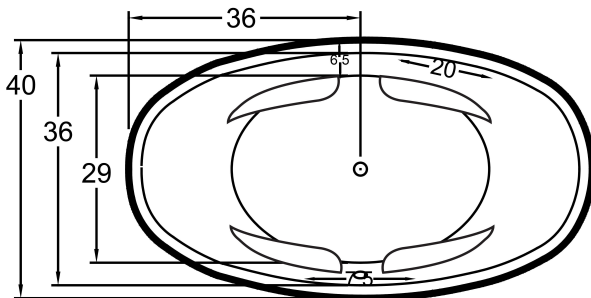

UNDERMOUNT: NO

This tub is not designed for undermount installation.

APPROVALS & COMPLIANCE

Americh products meet or exceed the following standards:

- Underwriters Laboratories (UL)
- Underwriters Laboratories - Canada (cUL)
- ANSI Z124.1 • ANSI A112-19.7
- ANSI A112.19.8

Contact Americh for additional approvals.

FEATURES

Integral linear waste & overflow with toe touch drain in PC

Lift Bag Included

OPTIONAL ACCESSORIES

Toe Touch Drain Upgrade - (PB,PN,SN,ORB)

Optional Linear Overflow Plate - (PB,PC,PN,SN,ORB)

Other colors available