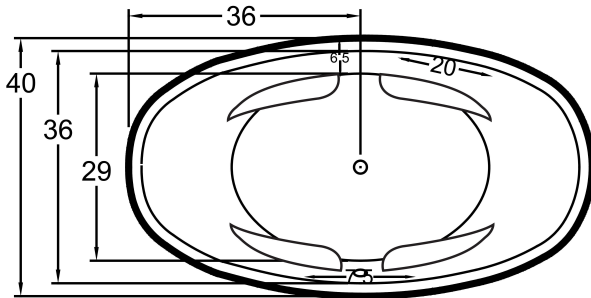

UNDERMOUNT: NO

This tub is not designed for undermount installation.

APPROVALS & COMPLIANCE

Americh products meet or exceed the following standards:

- Underwriters Laboratories (UL)
- Underwriters Laboratories - Canada (cUL)
- ANSI Z124.1 • ANSI A112-19.7
- ANSI A112.19.8

Contact Americh for additional approvals.

FEATURES

Integral linear waste & overflow with toe touch drain in PC

OPTIONAL ACCESSORIES

Toe Touch Drain Upgrade - (PB,PN,SN,ORB)

Optional Linear Overflow Plate - (PB,PC,PN,SN,ORB)

Other colors available