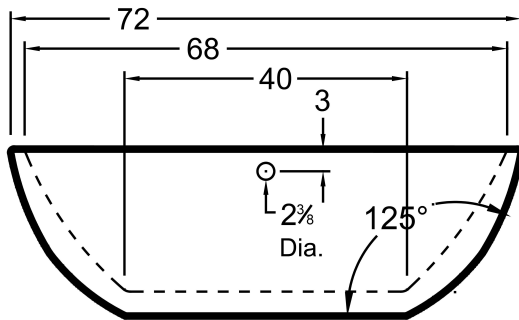

UNDERMOUNT: NO

This tub is not designed for undermount installation.

APPROVALS & COMPLIANCE

Americh products meet or exceed the following standards:

- Underwriters Laboratories (UL)
- Underwriters Laboratories - Canada (cUL)
- ANSI Z124.1 • ANSI A112-19.7
- ANSI A112.19.8

Contact Americh for additional approvals.

FEATURES

Integral linear waste & overflow with toe touch drain in PC

OPTIONAL ACCESSORIES

Toe Touch Drain Upgrade - (PB,PN,SN,ORB)

Optional Linear Overflow Plate - (PB,PC,PN,SN,ORB)

Other colors available