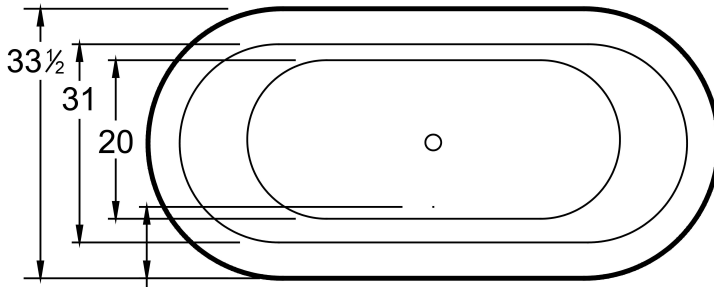

### DIMENSIONS

64 x 33 x 24 deep (1626 x 838 x 610 mm)  
 Weight of tub = 400 lbs (181 kg)  
 Gallons to overflow = 52 (Liters = 197)