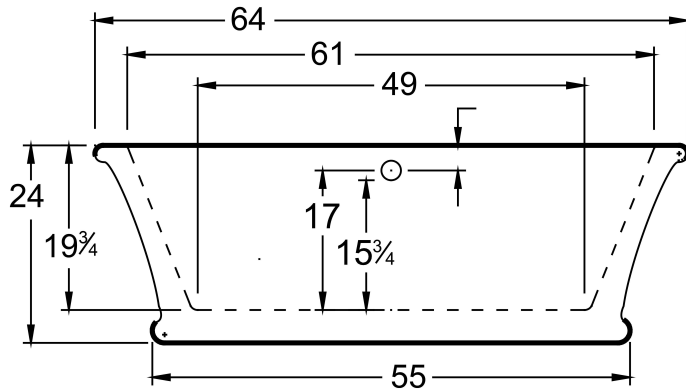

### DIMENSIONS

64 x 33 x 24 deep (1626 x 838 x 610 mm)  
 Weight of tub = 400 lbs (181 kg)  
 Gallons to overflow = 52 (Liters = 197)