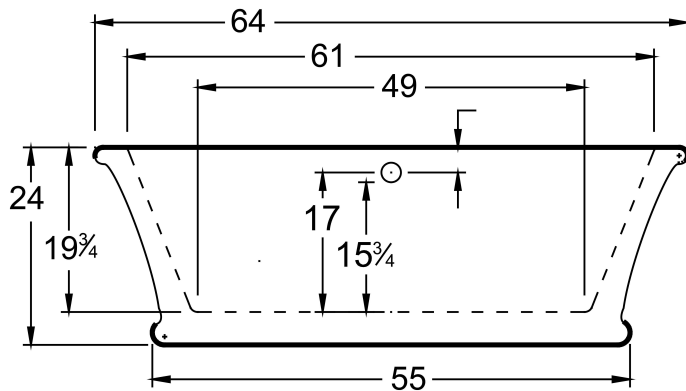

SOMERSET 6433

DIMENSIONS

64 x 33 x 24 deep (1626 x 838 x 610 mm)
 Weight of tub = 400 lbs (181 kg)
 Gallons to overflow = 52 (Liters = 197)

MATERIAL

Solid Surface/Mineral Cast

TUB FLOOR

Non-Textured

UNDERMOUNT: NO

This tub is not designed for undermount installation.

APPROVALS & COMPLIANCE

Americh products meet or exceed the following standards:

- Underwriters Laboratories (UL)
- Underwriters Laboratories - Canada (cUL)
- ANSI Z124.1 • ANSI A112-19.7
- ANSI A112.19.8

Contact Americh for additional approvals.

FEATURES

Available in Glossy White and Matte White
 Integral linear waste & overflow with toe touch drain in PC
 Lift Bag Included

OPTIONAL ACCESSORIES

Toe Touch Drain Upgrade - (PB,PN,SN,ORB)
 Optional Linear Overflow Plate - (PB,PC,PN,SN,ORB)
 Other colors available