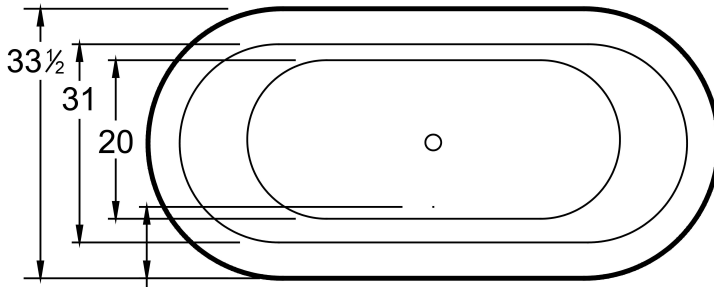

SOMERSET 6433

DIMENSIONS

64 x 33 x 24 deep (1626 x 838 x 610 mm)
 Weight of tub = 400 lbs (181 kg)
 Gallons to overflow = 52 (Liters = 197)

MATERIAL

Solid Surface/Mineral Cast

TUB FLOOR

Non-Textured

UNDERMOUNT: NO

Contact Americh for additional approvals.

FEATURES

Available in Glossy White and Matte White
 Integral linear waste & overflow with toe touch drain in PC
 Lift Bag Included

OPTIONAL ACCESSORIES

Toe Touch Drain Upgrade - (PB,PN,SN,ORB)
 Optional Linear Overflow Plate - (PB,PC,PN,SN,ORB)
 Other colors available