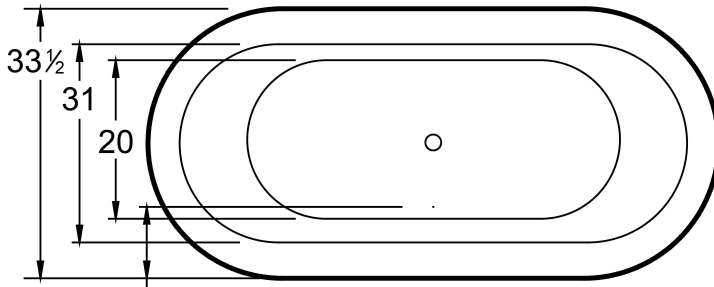

### DIMENSIONS

64 x 33 x 24 deep (1626 x 838 x 610 mm)

Weight of tub = 400 lbs (181 kg)

Gallons to overflow = 52 (Liters = 197)