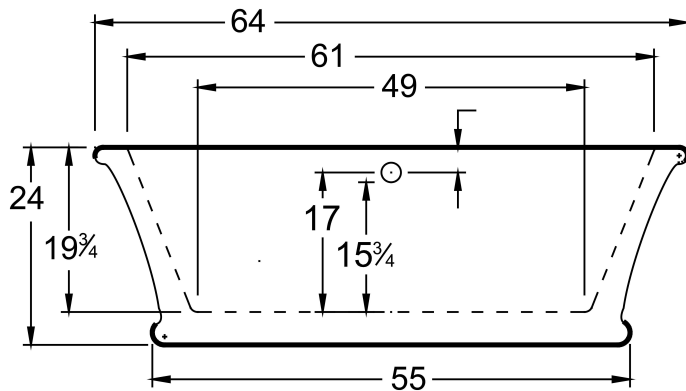

### DIMENSIONS

64 x 33 x 24 deep (1626 x 838 x 610 mm)

Weight of tub = 400 lbs (181 kg)

Gallons to overflow = 52 (Liters = 197)