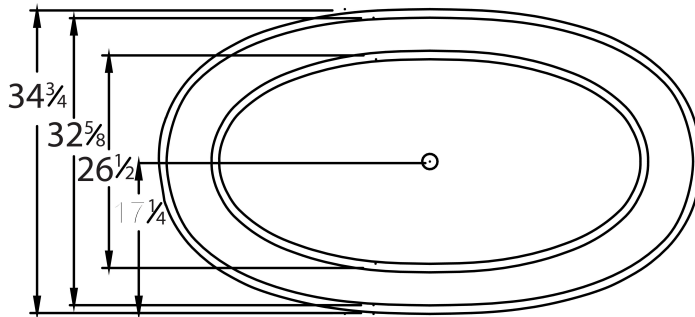

### DIMENSIONS

62 x 35 x 22 deep (1575 x 889 x 559 mm)  
 Weight of tub = 350 lbs (159 kg)  
 Gallons to overflow = 80 (Liters = 303)