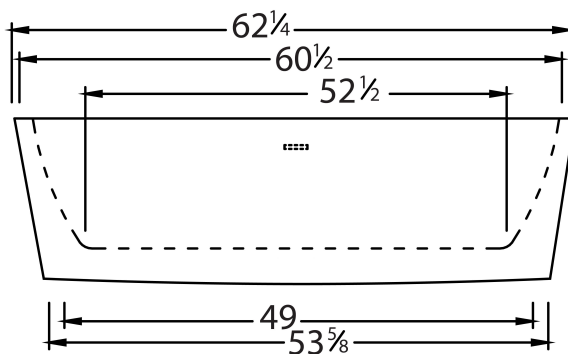

### DIMENSIONS

62 x 35 x 22 deep (1575 x 889 x 559 mm)  
 Weight of tub = 350 lbs (159 kg)  
 Gallons to overflow = 80 (Liters = 303)