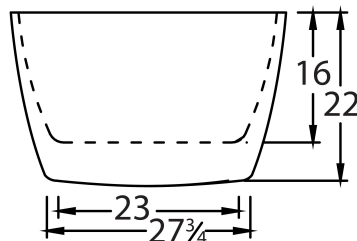

### DIMENSIONS

62 x 35 x 22 deep (1575 x 889 x 559 mm)  
 Weight of tub = 350 lbs (159 kg)  
 Gallons to overflow = 80 (Liters = 303)