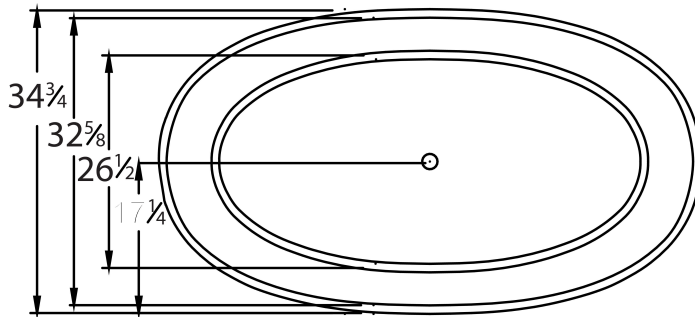

### DIMENSIONS

62 x 35 x 22 deep (1575 x 889 x 559 mm)

Weight of tub = 350 lbs (159 kg)

Gallons to overflow = 80 (Liters = 303)