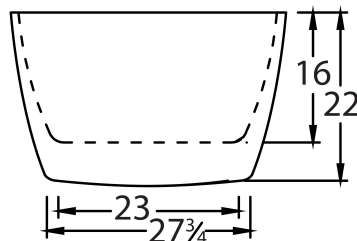

### DIMENSIONS

62 x 35 x 22 deep (1575 x 889 x 559 mm)

Weight of tub = 350 lbs (159 kg)

Gallons to overflow = 80 (Liters = 303)