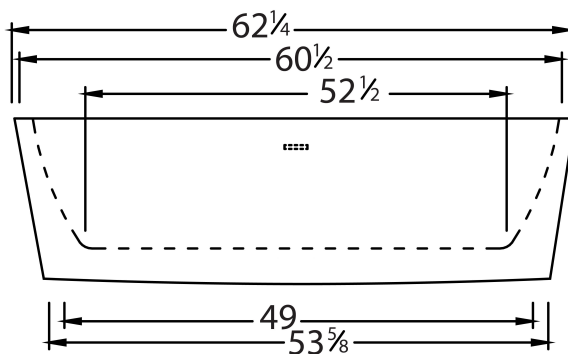

### DIMENSIONS

62 x 35 x 22 deep (1575 x 889 x 559 mm)

Weight of tub = 350 lbs (159 kg)

Gallons to overflow = 80 (Liters = 303)