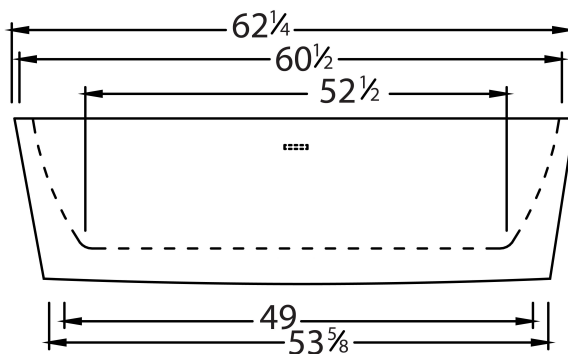

ORLEANS 6235

DIMENSIONS

62 x 35 x 22 deep (1575 x 889 x 559 mm)

Weight of tub = 350 lbs (159 kg)

Gallons to overflow = 80 (Liters = 303)

MATERIAL

Solid Surface/Mineral Cast

TUB FLOOR