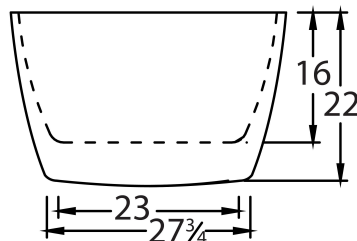

ORLEANS 6235

DIMENSIONS

62 x 35 x 22 deep (1575 x 889 x 559 mm)

Weight of tub = 350 lbs (159 kg)

Gallons to overflow = 80 (Liters = 303)

MATERIAL

Solid Surface/Mineral Cast

TUB FLOOR