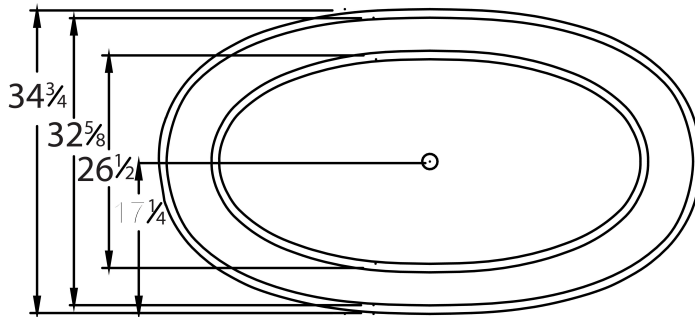

ORLEANS 6235

DIMENSIONS

62 x 35 x 22 deep (1575 x 889 x 559 mm)

Weight of tub = 350 lbs (159 kg)

Gallons to overflow = 80 (Liters = 303)

MATERIAL

Solid Surface/Mineral Cast

TUB FLOOR

Optional Linear Overflow Plate - (PB,PC,PN,SN,ORB)

Other colors available