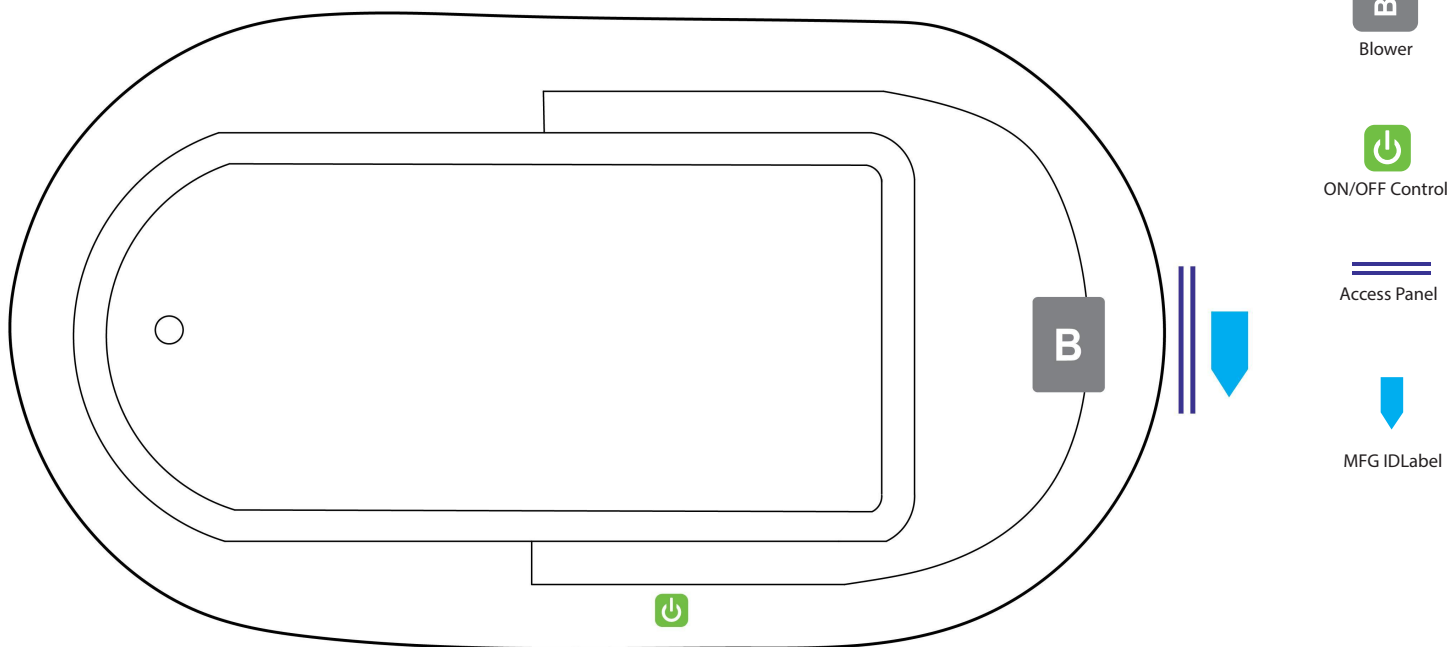

MAUDE 7236

DIMENSIONS

72 x 36 x 23 deep (1829 x 914 x 584 mm)
Gallon to Overflow = 75 (Liters = 284)
Factory installed integral drain.

MATERIAL

Acrylic

TUB FLOOR

Textured

UNDERMOUNT: NO

This tub is not designed for undermount installation.

APPROVALS & COMPLIANCE

Americh products meet or exceed the following standards:

- Underwriters Laboratories (UL)
- Underwriters Laboratories - Canada (cUL)
- ANSI Z124.1 • ANSI A112-19.7
- ANSI A112.19.8

Contact Americh for additional approvals.

LEGEND

STANDARD EQUIPMENT

- Integral Waste & Overflow
- Lift Bag Included

OPTIONAL ACCESSORIES

- Chromatherapy
- Linear Waste & Overflow Upgrade
- Pillow: 12"
- Remote Control Upgrade