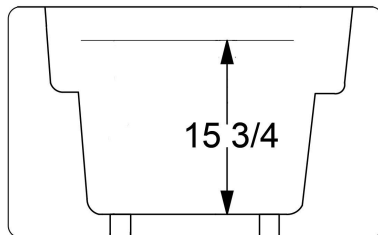

MAUDE 7236

DIMENSIONS

72 x 36 x 23 deep (1829 x 914 x 584 mm)
Gallon to Overflow = 75 (Liters = 284)
Factory installed integral drain.

MATERIAL

Acrylic

TUB FLOOR

Textured

UNDERMOUNT: NO