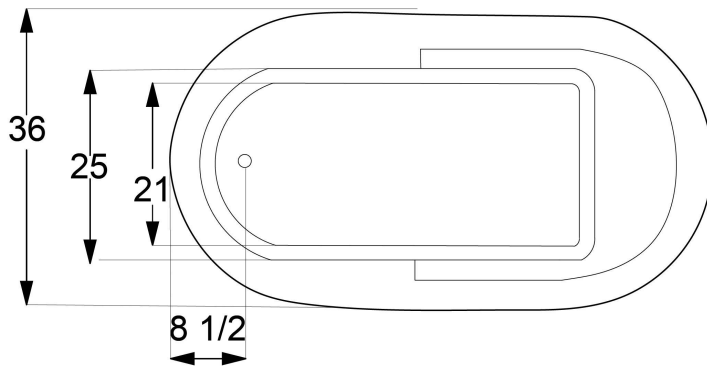

MAUDE 7236

DIMENSIONS

72 x 36 x 23 deep (1829 x 914 x 584 mm)
Gallon to Overflow = 75 (Liters = 284)
Factory installed integral drain.

MATERIAL

Acrylic

TUB FLOOR

Textured

UNDERMOUNT: NO