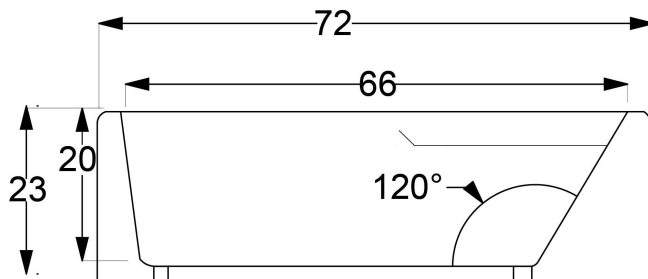

MAUDE 7236

DIMENSIONS

72 x 36 x 23 deep (1829 x 914 x 584 mm)
Gallon to Overflow = 75 (Liters = 284)
Factory installed integral drain.

MATERIAL

Acrylic

TUB FLOOR

Textured

UNDERMOUNT: NO