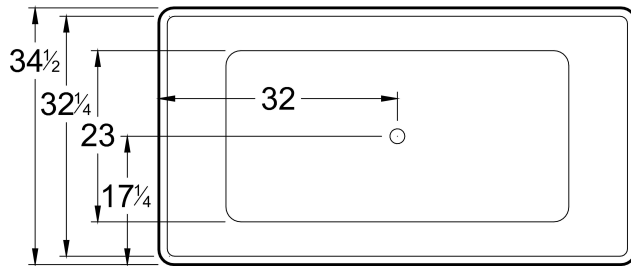

MARSEILLE 6434

DIMENSIONS

64 x 34 x 24 deep (1626 x 864 x 610 mm)
 Weight of tub = 430 lbs (195 kg)
 Gallons to overflow = 90 (Liters = 341)

MATERIAL

Solid Surface/Mineral Cast

TUB FLOOR

Non-Textured

UNDERMOUNT: NO

Contact Americh for additional approvals.

FEATURES

Available in Glossy White and Matte White
 Integral linear waste & overflow with toe touch drain in PC
 Lift Bag Included

OPTIONAL ACCESSORIES

Toe Touch Drain Upgrade - (PB,PN,SN,ORB)
 Optional Linear Overflow Plate - (PB,PC,PN,SN,ORB)
 Other colors available