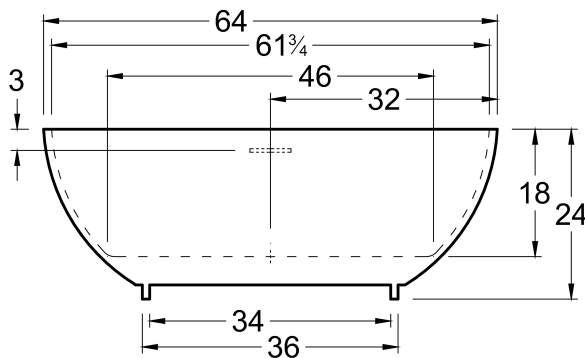

MARSEILLE 6434

DIMENSIONS

64 x 34 x 24 deep (1626 x 864 x 610 mm)
 Weight of tub = 430 lbs (195 kg)
 Gallons to overflow = 90 (Liters = 341)

MATERIAL

Solid Surface/Mineral Cast

TUB FLOOR

Non-Textured

UNDERMOUNT: NO