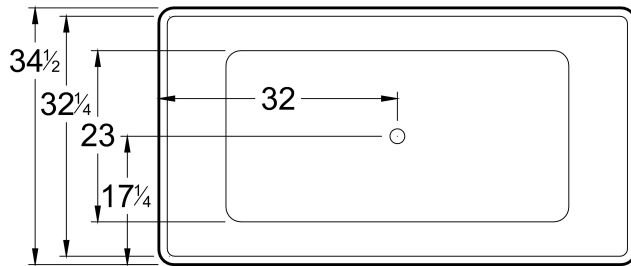

MARSEILLE 6434

DIMENSIONS

64 x 34 x 24 deep (1626 x 864 x 610 mm)
 Weight of tub = 430 lbs (195 kg)
 Gallons to overflow = 90 (Liters = 341)

MATERIAL

Solid Surface/Mineral Cast

TUB FLOOR

Non-Textured

UNDERMOUNT: NO

Contact Americh for additional approvals.

FEATURES

Available in Glossy White and Matte White

Integral linear waste & overflow with toe touch drain in PC

OPTIONAL ACCESSORIES

Toe Touch Drain Upgrade - (PB,PN,SN,ORB)
 Optional Linear Overflow Plate - (PB,PC,PN,SN,ORB)
 Other colors available