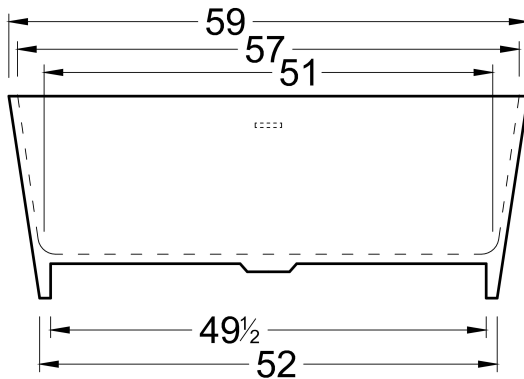

MADRID 5932

DIMENSIONS

59 x 32 x 24 deep (1499 x 813 x 610 mm)
 Weight of tub = 370 lbs (168 kg)
 Gallons to overflow = 89 (Liters = 337)

MATERIAL

Solid Surface/Mineral Cast

TUB FLOOR

Non-Textured

UNDERMOUNT: NO