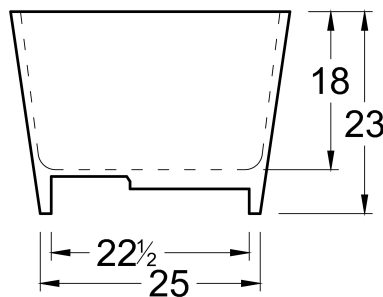

MADRID 5932

DIMENSIONS

59 x 32 x 24 deep (1499 x 813 x 610 mm)
 Weight of tub = 370 lbs (168 kg)
 Gallons to overflow = 89 (Liters = 337)

MATERIAL

Solid Surface/Mineral Cast

TUB FLOOR

Non-Textured

UNDERMOUNT: NO