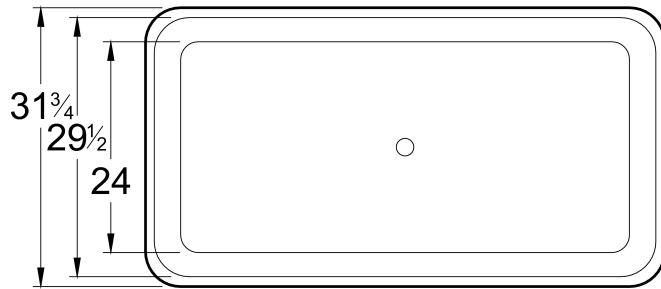

MADRID 5932

DIMENSIONS

59 x 32 x 24 deep (1499 x 813 x 610 mm)
 Weight of tub = 370 lbs (168 kg)
 Gallons to overflow = 89 (Liters = 337)

MATERIAL

Solid Surface/Mineral Cast

TUB FLOOR

Non-Textured

UNDERMOUNT: NO