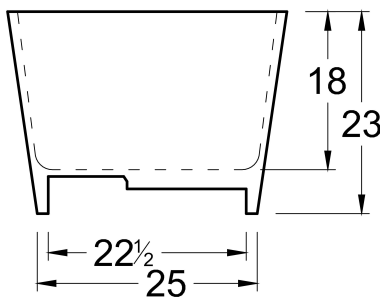

MADRID 5932

DIMENSIONS

59 x 32 x 24 deep (1499 x 813 x 610 mm)
 Weight of tub = 370 lbs (168 kg)
 Gallons to overflow = 89 (Liters = 337)

MATERIAL

Solid Surface/Mineral Cast

TUB FLOOR

Non-Textured

UNDERMOUNT: NO