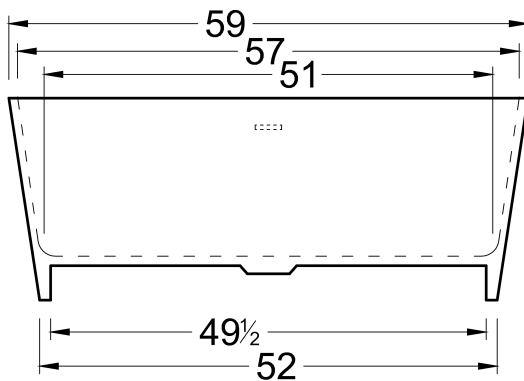

MADRID 5932

DIMENSIONS

59 x 32 x 24 deep (1499 x 813 x 610 mm)
 Weight of tub = 370 lbs (168 kg)
 Gallons to overflow = 89 (Liters = 337)

MATERIAL

Solid Surface/Mineral Cast

TUB FLOOR

Non-Textured

UNDERMOUNT: NO