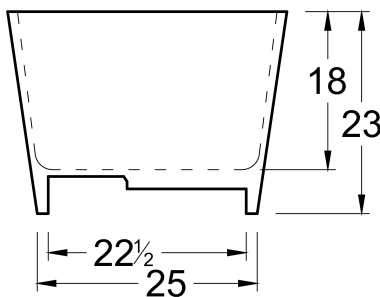

MADRID 5932

DIMENSIONS

59 x 32 x 24 deep (1499 x 813 x 610 mm)

Weight of tub = 370 lbs (168 kg)

Gallons to overflow = 89 (Liters = 337)

MATERIAL

Solid Surface/Mineral Cast

TUB FLOOR