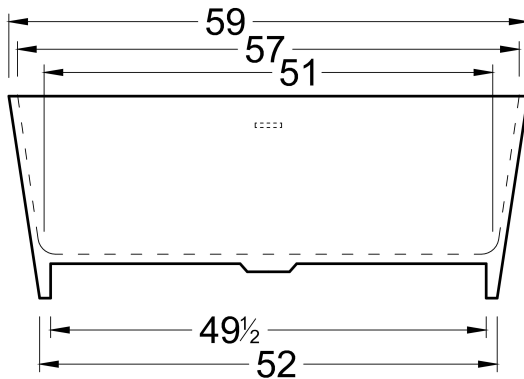

MADRID 5932

DIMENSIONS

59 x 32 x 24 deep (1499 x 813 x 610 mm)

Weight of tub = 370 lbs (168 kg)

Gallons to overflow = 89 (Liters = 337)

MATERIAL

Solid Surface/Mineral Cast

TUB FLOOR