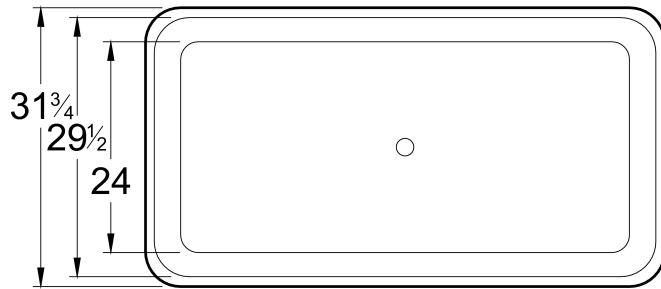

MADRID 5932

DIMENSIONS

59 x 32 x 24 deep (1499 x 813 x 610 mm)

Weight of tub = 370 lbs (168 kg)

Gallons to overflow = 89 (Liters = 337)

MATERIAL

Solid Surface/Mineral Cast

TUB FLOOR