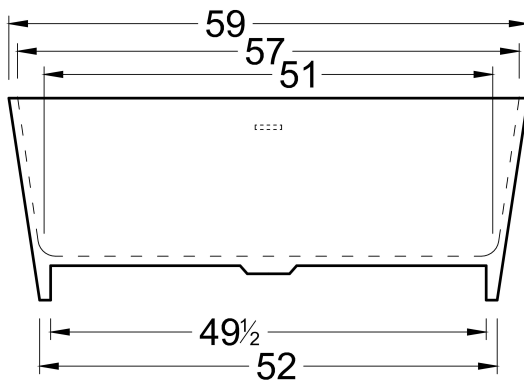

### DIMENSIONS

59 x 32 x 24 deep (1499 x 813 x 610 mm)  
 Weight of tub = 370 lbs (168 kg)  
 Gallons to overflow = 89 (Liters = 337)