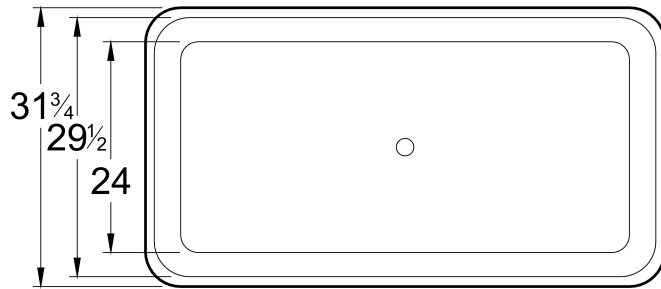

### DIMENSIONS

59 x 32 x 24 deep (1499 x 813 x 610 mm)  
 Weight of tub = 370 lbs (168 kg)  
 Gallons to overflow = 89 (Liters = 337)