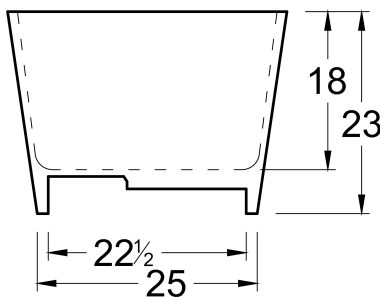

### DIMENSIONS

59 x 32 x 24 deep (1499 x 813 x 610 mm)  
 Weight of tub = 370 lbs (168 kg)  
 Gallons to overflow = 89 (Liters = 337)