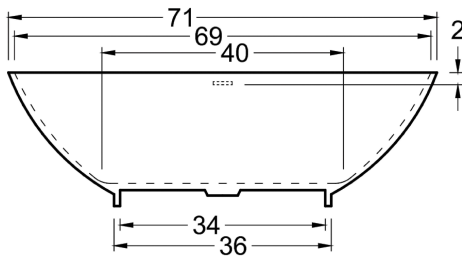

FLORENCE 7133

DIMENSIONS

71 x 33 x 22 deep (1803 x 838 x 559 mm)
 Weight of tub = 265 lbs (120 kg)
 Gallons to overflow = 74 (Liters = 280)

MATERIAL

Solid Surface/Mineral Cast

TUB FLOOR

Non-Textured

UNDERMOUNT: NO