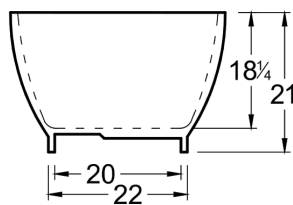

FLORENCE 7133

DIMENSIONS

71 x 33 x 22 deep (1803 x 838 x 559 mm)
 Weight of tub = 265 lbs (120 kg)
 Gallons to overflow = 74 (Liters = 280)

MATERIAL

Solid Surface/Mineral Cast

TUB FLOOR

Non-Textured

UNDERMOUNT: NO