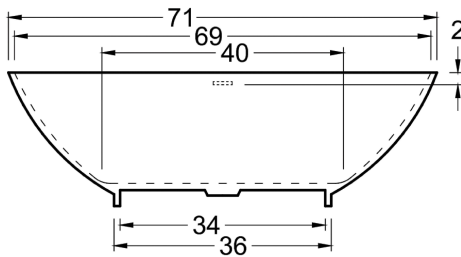

FLORENCE 7133

DIMENSIONS

71 x 33 x 22 deep (1803 x 838 x 559 mm)
 Weight of tub = 265 lbs (120 kg)
 Gallons to overflow = 74 (Liters = 280)

MATERIAL

Solid Surface/Mineral Cast

TUB FLOOR

Non-Textured

UNDERMOUNT: NO