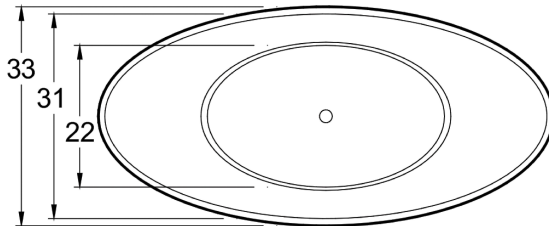

FLORENCE 7133

DIMENSIONS

71 x 33 x 22 deep (1803 x 838 x 559 mm)
 Weight of tub = 265 lbs (120 kg)
 Gallons to overflow = 74 (Liters = 280)

MATERIAL

Solid Surface/Mineral Cast

TUB FLOOR

Non-Textured

UNDERMOUNT: NO