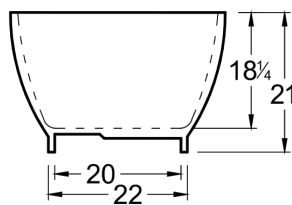

FLORENCE 7133

DIMENSIONS

71 x 33 x 22 deep (1803 x 838 x 559 mm)
 Weight of tub = 265 lbs (120 kg)
 Gallons to overflow = 74 (Liters = 280)

MATERIAL

Solid Surface/Mineral Cast

TUB FLOOR

Non-Textured

UNDERMOUNT: NO