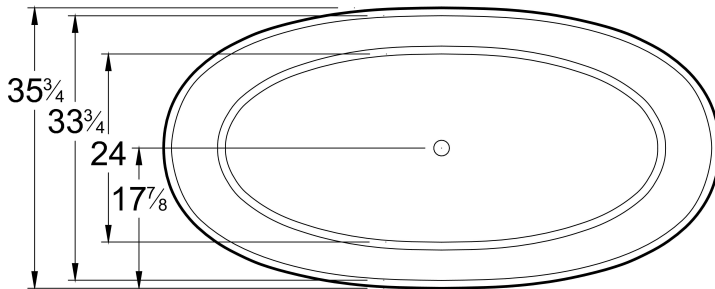

BEIJING 7135

DIMENSIONS

71 x 35 x 22 deep (1803 x 889 x 559 mm)
 Weight of tub = 355 lbs (161 kg)
 Gallons to overflow = 92 (Liters = 348)

MATERIAL

Solid Surface/Mineral Cast

TUB FLOOR

Non-Textured

UNDERMOUNT: NO