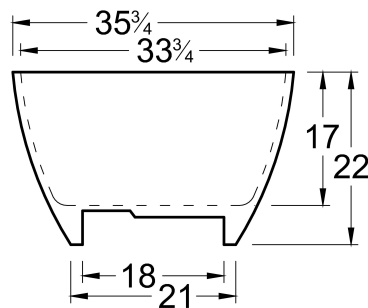

BEIJING 7135

DIMENSIONS

71 x 35 x 22 deep (1803 x 889 x 559 mm)
 Weight of tub = 355 lbs (161 kg)
 Gallons to overflow = 92 (Liters = 348)

MATERIAL

Solid Surface/Mineral Cast

TUB FLOOR

Non-Textured

UNDERMOUNT: NO