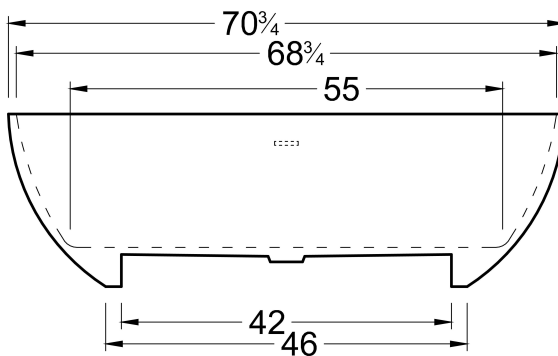

BEIJING 7135

DIMENSIONS

71 x 35 x 22 deep (1803 x 889 x 559 mm)
 Weight of tub = 355 lbs (161 kg)
 Gallons to overflow = 92 (Liters = 348)

MATERIAL

Solid Surface/Mineral Cast

TUB FLOOR

Non-Textured

UNDERMOUNT: NO