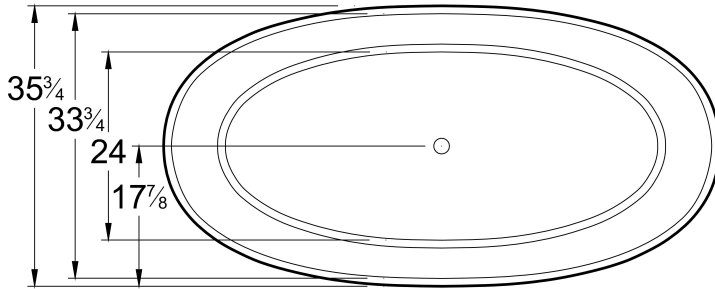

BEIJING 7135

DIMENSIONS

71 x 35 x 22 deep (1803 x 889 x 559 mm)
 Weight of tub = 355 lbs (161 kg)
 Gallons to overflow = 92 (Liters = 348)

MATERIAL

Solid Surface/Mineral Cast

TUB FLOOR

Non-Textured

UNDERMOUNT: NO