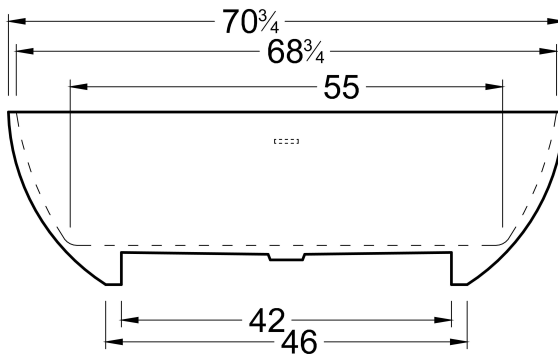

BEIJING 7135

DIMENSIONS

71 x 35 x 22 deep (1803 x 889 x 559 mm)
 Weight of tub = 355 lbs (161 kg)
 Gallons to overflow = 92 (Liters = 348)

MATERIAL

Solid Surface/Mineral Cast

TUB FLOOR

Non-Textured

UNDERMOUNT: NO