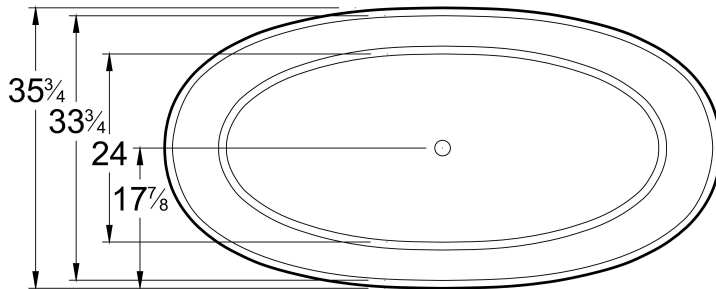

BEIJING 7135

DIMENSIONS

71 x 35 x 22 deep (1803 x 889 x 559 mm)
 Weight of tub = 355 lbs (161 kg)
 Gallons to overflow = 92 (Liters = 348)

MATERIAL

Solid Surface/Mineral Cast

TUB FLOOR

Non-Textured

UNDERMOUNT: NO