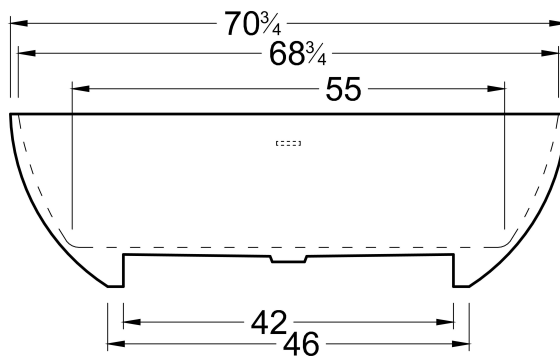

BEIJING 7135

DIMENSIONS

71 x 35 x 22 deep (1803 x 889 x 559 mm)
 Weight of tub = 355 lbs (161 kg)
 Gallons to overflow = 92 (Liters = 348)

MATERIAL

Solid Surface/Mineral Cast

TUB FLOOR

Non-Textured

UNDERMOUNT: NO