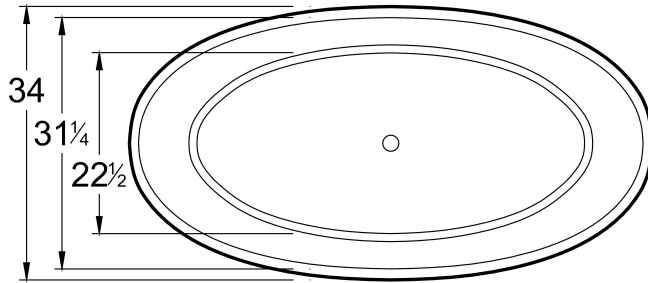

BEIJING 6534

DIMENSIONS

65 x 34 x 22 deep (1651 x 864 x 559 mm)
 Weight of tub = 320 lbs (145 kg)
 Gallons to overflow = 80 (Liters = 303)

MATERIAL

Solid Surface/Mineral Cast

TUB FLOOR

Non-Textured

UNDERMOUNT: NO