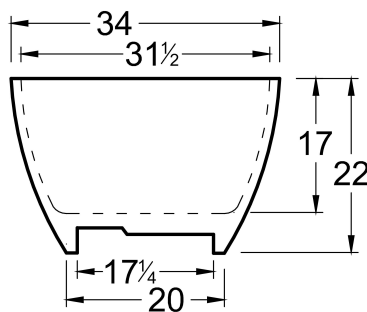

BEIJING 6534

DIMENSIONS

65 x 34 x 22 deep (1651 x 864 x 559 mm)
 Weight of tub = 320 lbs (145 kg)
 Gallons to overflow = 80 (Liters = 303)

MATERIAL

Solid Surface/Mineral Cast

TUB FLOOR

Non-Textured

UNDERMOUNT: NO