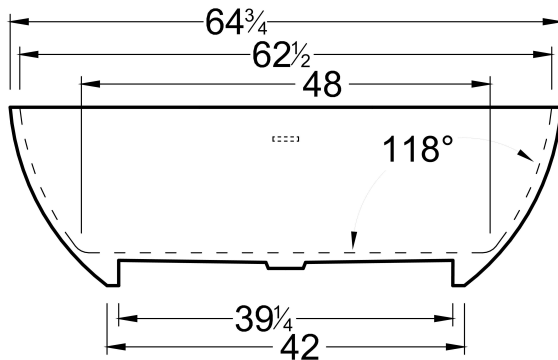

BEIJING 6534

DIMENSIONS

65 x 34 x 22 deep (1651 x 864 x 559 mm)
 Weight of tub = 320 lbs (145 kg)
 Gallons to overflow = 80 (Liters = 303)

MATERIAL

Solid Surface/Mineral Cast

TUB FLOOR

Non-Textured

UNDERMOUNT: NO