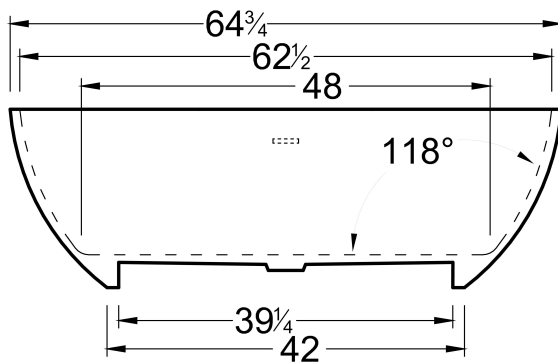

BEIJING 6534

DIMENSIONS

65 x 34 x 22 deep (1651 x 864 x 559 mm)
 Weight of tub = 320 lbs (145 kg)
 Gallons to overflow = 80 (Liters = 303)

MATERIAL

Solid Surface/Mineral Cast

TUB FLOOR

Non-Textured

UNDERMOUNT: NO