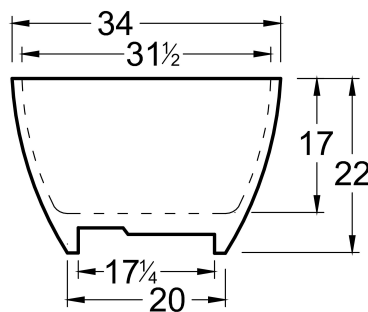

BEIJING 6534

DIMENSIONS

65 x 34 x 22 deep (1651 x 864 x 559 mm)
 Weight of tub = 320 lbs (145 kg)
 Gallons to overflow = 80 (Liters = 303)

MATERIAL

Solid Surface/Mineral Cast

TUB FLOOR

Non-Textured

UNDERMOUNT: NO