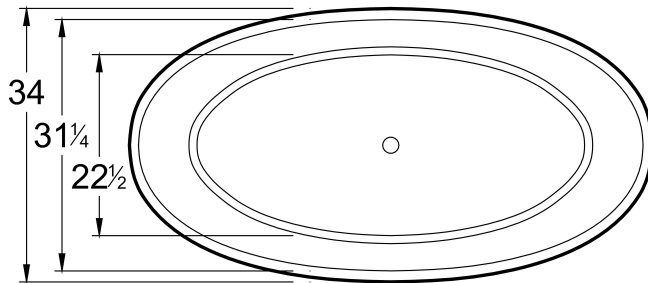

BEIJING 6534

DIMENSIONS

65 x 34 x 22 deep (1651 x 864 x 559 mm)
 Weight of tub = 320 lbs (145 kg)
 Gallons to overflow = 80 (Liters = 303)

MATERIAL

Solid Surface/Mineral Cast

TUB FLOOR

Non-Textured

UNDERMOUNT: NO