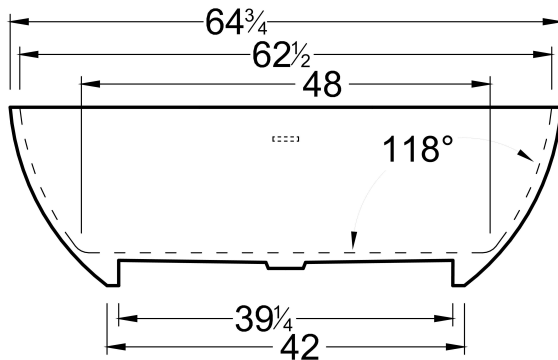

## BEIJING 6534

### DIMENSIONS

65 x 34 x 22 deep (1651 x 864 x 559 mm)  
 Weight of tub = 320 lbs (145 kg)  
 Gallons to overflow = 80 (Liters = 303)