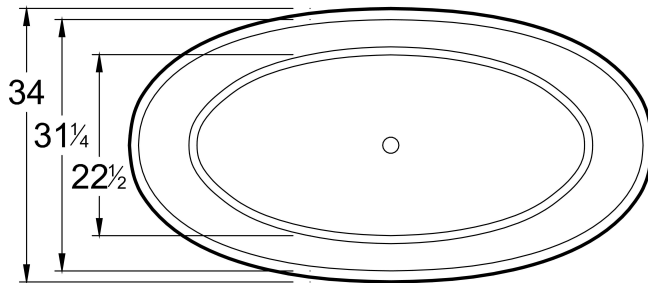

## BEIJING 6534

### DIMENSIONS

65 x 34 x 22 deep (1651 x 864 x 559 mm)  
 Weight of tub = 320 lbs (145 kg)  
 Gallons to overflow = 80 (Liters = 303)