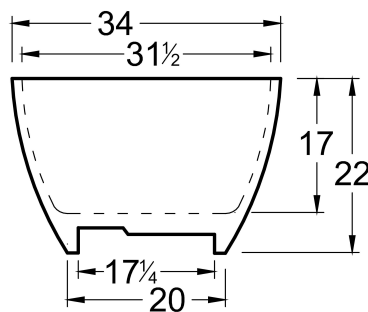

## BEIJING 6534

### DIMENSIONS

65 x 34 x 22 deep (1651 x 864 x 559 mm)  
 Weight of tub = 320 lbs (145 kg)  
 Gallons to overflow = 80 (Liters = 303)