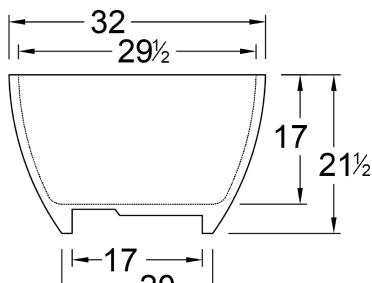

BEIJING 5832

DIMENSIONS

58 x 32 x 22 deep (1473 x 813 x 559 mm)
 Weight of tub = 295 lbs (134 kg)
 Gallons to overflow = 55 (Liters = 208)

MATERIAL

Solid Surface/Mineral Cast

TUB FLOOR

Non-Textured

UNDERMOUNT: NO