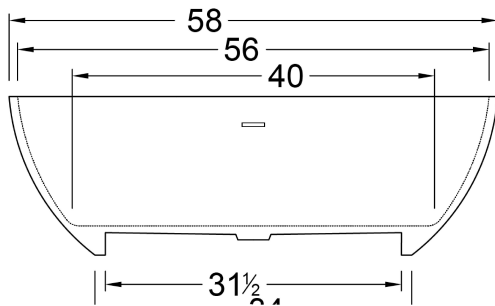

BEIJING 5832

DIMENSIONS

58 x 32 x 22 deep (1473 x 813 x 559 mm)
 Weight of tub = 295 lbs (134 kg)
 Gallons to overflow = 55 (Liters = 208)

MATERIAL

Solid Surface/Mineral Cast

TUB FLOOR

Non-Textured

UNDERMOUNT: NO