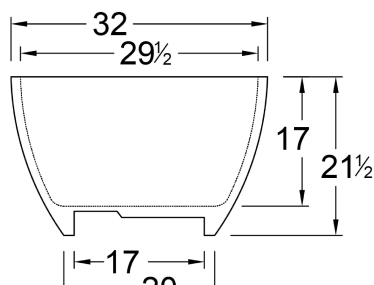

BEIJING 5832

DIMENSIONS

58 x 32 x 22 deep (1473 x 813 x 559 mm)

Weight of tub = 295 lbs (134 kg)

Gallons to overflow = 55 (Liters = 208)

MATERIAL

Solid Surface/Mineral Cast

TUB FLOOR