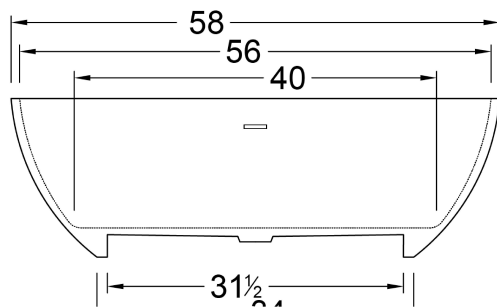

BEIJING 5832

DIMENSIONS

58 x 32 x 22 deep (1473 x 813 x 559 mm)

Weight of tub = 295 lbs (134 kg)

Gallons to overflow = 55 (Liters = 208)

MATERIAL

Solid Surface/Mineral Cast

TUB FLOOR