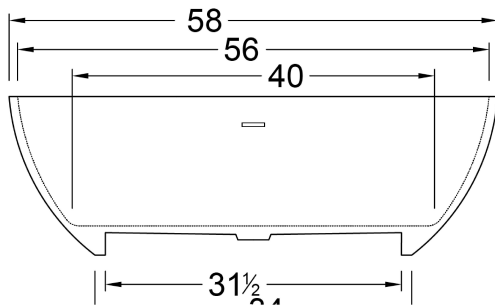

## BEIJING 5832

### DIMENSIONS

58 x 32 x 22 deep (1473 x 813 x 559 mm)  
 Weight of tub = 295 lbs (134 kg)  
 Gallons to overflow = 55 (Liters = 208)