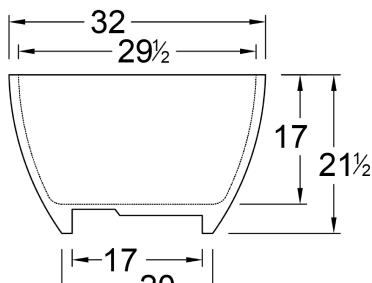

## BEIJING 5832

### DIMENSIONS

58 x 32 x 22 deep (1473 x 813 x 559 mm)  
 Weight of tub = 295 lbs (134 kg)  
 Gallons to overflow = 55 (Liters = 208)