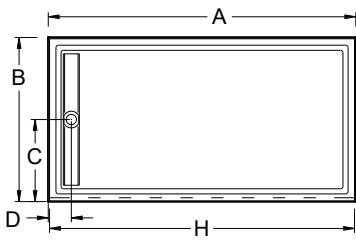

Single, Double, Triple Threshold; Freestanding; Neo Angle; End Drain

Always check the website for the most updated specifications: www.americh.com

Model No.	Outside Dimension							Centerline Dimenions				
	A	B	C	D	E	F	G	H	I	J	K	L
Single Threshold												
C3636ST	36"	36"	18"	4½"				35¼"				
C3838ST	38"	38"	19"	4½"				37¼"				
C4242ST	42"	42"	21"	4½"				41¼"				
C4848ST	48"	48"	24"	4½"				47¼"				
Double Threshold												
C3636DT	36"	36"	18"	4½"				34½"	34½"			
C3838DT	38"	38"	19"	4½"				36½"	36½"			
C4242DT	42"	42"	21"	4½"				40½"	40½"			
C4848DT	48"	48"	24"	4½"				46½"	46½"			
Triple Threshold												
C3636TT	36"	36"	18"	4½"				33"	34½"			
C3838TT	38"	38"	19"	4½"				35"	36½"			
C4242TT	42"	42"	21"	4½"				39"	40½"			
C4848TT	48"	48"	24"	4½"				45"	46½"			

Always check the website for the most updated specifications: www.americh.com

Model No.	Outside Dimension							Centerline Dimensions					
	A	B	C	D	E	F	G	H	I	J	K	L	
Freestanding													
C3636FS	36"	36"	18"	18"				33"	33"				
C3838FS	38"	38"	19"	19"				35"	35"				
C4242FS	42"	42"	21"	21"				39"	39"				
C4848FS	48"	48"	24"	24"				45"	45"				

Model No.	Outside Dimension				Centerline Dimensions					
	A	B	C	D	H	I	J	K	L	
End Drain										
C6032EL	60"	32"	16"	5"		58½"				
C6034EL	60"	34"	17"	5"		58½"				
C6036EL	60"	36"	18"	5"		58½"				
C6032ER	60"	32"	16"	5"		58½"				
C6034ER	60"	34"	17"	5"		58½"				
C6036ER	60"	36"	18"	5"		58½"				