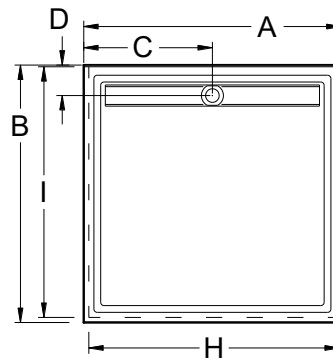

Always check the website for the most updated specifications: www.americh.com

Model No.	Outside Dimension							Centerline Dimensions				
	A	B	C	D	E	F	G	H	I	J	K	L
Freestanding												
S3442FS	34"	42"	17"	21"				31"	39"			
S3636FS	36"	36"	18"	18"				33"	33"			
S3838FS	38"	38"	19"	19"				35"	35"			
S4234FS	42"	34"	21"	17"				39"	31"			
S4236FS	42"	36"	21"	18"				39"	33"			
S4242FS	42"	42"	21"	21"				39"	39"			
S4832FS	48"	32"	24"	16"				45"	29"			
S4834FS	48"	34"	24"	17"				45"	31"			
S4836FS	48"	36"	24"	18"				45"	33"			
S4848FS	48"	48"	24"	24"				45"	45"			
S5434FS	54"	34"	27"	17"				51"	31"			

End Drain

S6030EL	60"	30"	8½"	15"				59"				
S6032EL	60"	32"	8½"	16"				58 1/2"				
S6034EL	60"	34"	8½"	17"				58 1/2"				
S6036EL	60"	36"	8½"	18"				58 1/2"				
S6030ER	60"	30"	8½"	15"				59"				
S6032ER	60"	32"	8½"	16"				58 1/2"				
S6034ER	60"	34"	8½"	17"				58 1/2"				
S6036ER	60"	36"	8½"	18"				58 1/2"				

Single, Double, Triple Threshold; Freestanding; Neo Angle; End Drain

Always check the website for the most updated specifications: www.americh.com

Model No.	Outside Dimension							Centerline Dimenions				
	A	B	C	D	E	F	G	H	I	J	K	L
Single Threshold												
C3636ST	36"	36"	18"	4½"				35¼"				
C3838ST	38"	38"	19"	4½"				37¼"				
C4242ST	42"	42"	21"	4½"				41¼"				
C4848ST	48"	48"	24"	4½"				47¼"				
Double Threshold												
C3636DT	36"	36"	18"	4½"				34½"	34½"			
C3838DT	38"	38"	19"	4½"				36½"	36½"			
C4242DT	42"	42"	21"	4½"				40½"	40½"			
C4848DT	48"	48"	24"	4½"				46½"	46½"			
Triple Threshold												
C3636TT	36"	36"	18"	4½"				33"	34½"			
C3838TT	38"	38"	19"	4½"				35"	36½"			
C4242TT	42"	42"	21"	4½"				39"	40½"			
C4848TT	48"	48"	24"	4½"				45"	46½"			