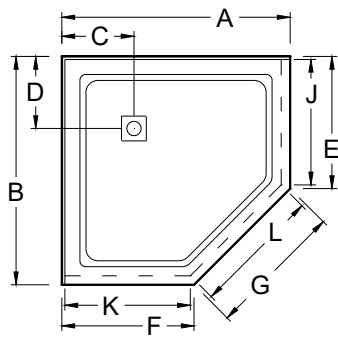

Always check the website for the most updated specifications: www.americh.com

Model No.	Outside Dimension							Centerline Dimensions				
	A	B	C	D	E	F	G	H	I	J	K	L
Freestanding												
S3442FS	34"	42"	17"	21"				31"	39"			
S3636FS	36"	36"	18"	18"				33"	33"			
S3838FS	38"	38"	19"	19"				35"	35"			
S4234FS	42"	34"	21"	17"				39"	31"			
S4236FS	42"	36"	21"	18"				39"	33"			
S4242FS	42"	42"	21"	21"				39"	39"			
S4832FS	48"	32"	24"	16"				45"	29"			
S4834FS	48"	34"	24"	17"				45"	31"			
S4836FS	48"	36"	24"	18"				45"	33"			
S4848FS	48"	48"	24"	24"				45"	45"			
S5434FS	54"	34"	27"	17"				51"	31"			

Freestanding

Neo Angle

S3636NA	36"	36"	12"	12"	18"	18"	25½"			17½"	17½"	24½"
S3838NA	38"	38"	12"	12"	19"	19"	26½"			18¼"	18¼"	26"
S4242NA	42"	42"	12"	12"	21"	21"	29"			20"	20"	29½"
S4848NA	48"	48"	12"	12"	27"	27"	29"			26½"	26½"	28"

End Drain

S6030EL	60"	30"	8½"	15"				59"				
S6032EL	60"	32"	8½"	16"				58 1/2"				
S6034EL	60"	34"	8½"	17"				58 1/2"				
S6036EL	60"	36"	8½"	18"				58 1/2"				
S6030ER	60"	30"	8½"	15"				59"				
S6032ER	60"	32"	8½"	16"				58 1/2"				
S6034ER	60"	34"	8½"	17"				58 1/2"				
S6036ER	60"	36"	8½"	18"				58 1/2"				

Single, Double, Triple Threshold; Freestanding; Neo Angle; End Drain