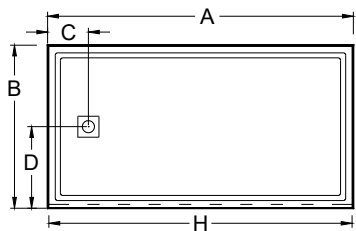

Always check the website for the most updated specifications: www.americh.com

Model No.	Outside Dimension							Centerline Dimensions				
	A	B	C	D	E	F	G	H	I	J	K	L
Freestanding												
S3442FS	34"	42"	17"	21"				31"	39"			
S3636FS	36"	36"	18"	18"				33"	33"			
S3838FS	38"	38"	19"	19"				35"	35"			
S4234FS	42"	34"	21"	17"				39"	31"			
S4236FS	42"	36"	21"	18"				39"	33"			
S4242FS	42"	42"	21"	21"				39"	39"			
S4832FS	48"	32"	24"	16"				45"	29"			
S4834FS	48"	34"	24"	17"				45"	31"			
S4836FS	48"	36"	24"	18"				45"	33"			
S4848FS	48"	48"	24"	24"				45"	45"			
S5434FS	54"	34"	27"	17"				51"	31"			

Freestanding

Neo Angle

S3636NA	36"	36"	12"	12"	18"	18"	25½"			17½"	17½"	24½"
S3838NA	38"	38"	12"	12"	19"	19"	26½"			18¼"	18¼"	26"
S4242NA	42"	42"	12"	12"	21"	21"	29"			20"	20"	29½"
S4848NA	48"	48"	12"	12"	27"	27"	29"			26½"	26½"	28"

End Drain

S6030EL	60"	30"	8½"	15"				59"				
S6032EL	60"	32"	8½"	16"				58 1/2"				
S6034EL	60"	34"	8½"	17"				58 1/2"				
S6036EL	60"	36"	8½"	18"				58 1/2"				
S6030ER	60"	30"	8½"	15"				59"				
S6032ER	60"	32"	8½"	16"				58 1/2"				
S6034ER	60"	34"	8½"	17"				58 1/2"				
S6036ER	60"	36"	8½"	18"				58 1/2"				

Single, Double, Triple Threshold; Freestanding; Neo Angle; End Drain