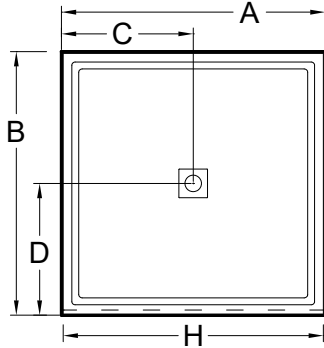

Always check the website for the most updated specifications: www.americh.com

Model No.	Outside Dimension							Centerline Dimenions					
	A	B	C	D	E	F	G	H	I	J	K	L	
Barrier Free													
A3636BF	36"	36"	18"	18"				31"					
Ⓜ A3939BF	39"	39"	19½"	19½"				36½"					
Ⓜ A4836BF	48"	36"	24"	18"				43½"					
Ⓜ A4848BF	48"	48"	24"	24"				42½"					
A6032BF	60"	32"	30"	16"				55½"					
A6036BF	60"	36"	30"	18"				57½"					
Ⓜ A6232BF	62½"	32½"	31¼"	16¼"				60"					
Ⓜ A6636BF	66"	36"	33"	18"				62½"					

End Drain

A6032EL	60"	32"	8"	16"				59¼"					
A6032ER	60"	32"	8"	16"				59¼"					

Single Threshold, Double Threshold, Neo Angle, End Drain

Single Threshold with Seat

Barrier Free

Always check the website for the most updated specifications: www.americh.com

Model No.	Outside Dimension							Centerline Dimensions				
	A	B	C	D	E	F	G	H	I	J	K	L
Single Threshold												
S3442ST	34"	42"	17"	21"				33 1/4"				
S3636ST	36"	36"	18"	18"				35 1/4"				
S3838ST	38"	38"	19"	19"				37 1/4"				
S4234ST	42"	34"	21"	17"				41 1/4"				
S4236ST	42"	36"	21"	18"				41 1/4"				
S4242ST	42"	42"	21"	21"				41 1/4"				
S4832ST	48"	32"	24"	16"				47 1/4"				
S4834ST	48"	34"	24"	17"				47 1/4"				
S4836ST	48"	36"	24"	18"				47 1/4"				
S4848ST	48"	48"	24"	24"				47 1/4"				
S5434ST	54"	34"	27"	17"				53 1/4"				

Double Threshold												
S3442DT	34"	42"	17"	21"				32 1/2"	40 1/2"			
S3636DT	36"	36"	18"	18"				34 1/2"	34 1/2"			
S3838DT	38"	38"	19"	19"				36 1/2"	36 1/2"			
S4234DT	42"	34"	21"	17"				40 1/2"	32 1/2"			
S4236DT	42"	36"	21"	18"				40 1/2"	34 1/2"			
S4242DT	42"	42"	21"	21"				40 1/2"	40 1/2"			
S4832DT	48"	32"	24"	16"				46 1/2"	30 1/2"			
S4834DT	48"	34"	24"	17"				46 1/2"	32 1/2"			
S4836DT	48"	36"	24"	18"				46 1/2"	34 1/2"			
S4848DT	48"	48"	24"	24"				46 1/2"	46 1/2"			
S5434DT	54"	34"	27"	17"				52 1/2"	32 1/2"			