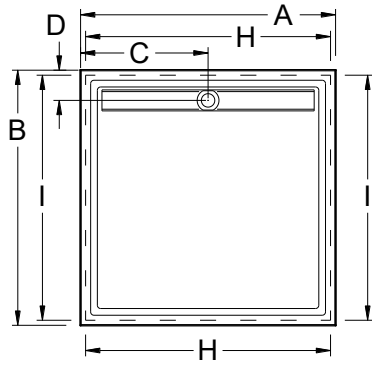

Single, Double, Triple Threshold; Freestanding; Neo Angle; End Drain

Always check the website for the most updated specifications: www.americh.com

Model No.	Outside Dimension							Centerline Dimenions				
	A	B	C	D	E	F	G	H	I	J	K	L
Single Threshold												
C3636ST	36"	36"	18"	4½"				35¼"				
C3838ST	38"	38"	19"	4½"				37¼"				
C4242ST	42"	42"	21"	4½"				41¼"				
C4848ST	48"	48"	24"	4½"				47¼"				
Double Threshold												
C3636DT	36"	36"	18"	4½"				34½"	34½"			
C3838DT	38"	38"	19"	4½"				36½"	36½"			
C4242DT	42"	42"	21"	4½"				40½"	40½"			
C4848DT	48"	48"	24"	4½"				46½"	46½"			
Triple Threshold												
C3636TT	36"	36"	18"	4½"				33"	34½"			
C3838TT	38"	38"	19"	4½"				35"	36½"			
C4242TT	42"	42"	21"	4½"				39"	40½"			
C4848TT	48"	48"	24"	4½"				45"	46½"			

Always check the website for the most updated specifications: www.americh.com

Model No.	Outside Dimension							Centerline Dimensions					
	A	B	C	D	E	F	G	H	I	J	K	L	
Freestanding													
C3636FS	36"	36"	18"	18"				33"	33"				
C3838FS	38"	38"	19"	19"				35"	35"				
C4242FS	42"	42"	21"	21"				39"	39"				
C4848FS	48"	48"	24"	24"				45"	45"				

Model No.	Outside Dimension				Centerline Dimensions					
	A	B	C	D	H	I	J	K	L	
End Drain										
C6032EL	60"	32"	16"	5"		58½"				
C6034EL	60"	34"	17"	5"		58½"				
C6036EL	60"	36"	18"	5"		58½"				
C6032ER	60"	32"	16"	5"		58½"				
C6034ER	60"	34"	17"	5"		58½"				
C6036ER	60"	36"	18"	5"		58½"				