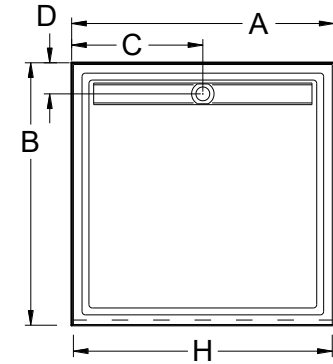

Always check the website for the most updated specifications: www.americh.com

Model No.	Outside Dimension							Centerline Dimensions				
	A	B	C	D	E	F	G	H	I	J	K	L
Freestanding												
S3442FS	34"	42"	17"	21"				31"	39"			
S3636FS	36"	36"	18"	18"				33"	33"			
S3838FS	38"	38"	19"	19"				35"	35"			
S4234FS	42"	34"	21"	17"				39"	31"			
S4236FS	42"	36"	21"	18"				39"	33"			
S4242FS	42"	42"	21"	21"				39"	39"			
S4832FS	48"	32"	24"	16"				45"	29"			
S4834FS	48"	34"	24"	17"				45"	31"			
S4836FS	48"	36"	24"	18"				45"	33"			
S4848FS	48"	48"	24"	24"				45"	45"			
S5434FS	54"	34"	27"	17"				51"	31"			

End Drain

S6030EL	60"	30"	8½"	15"				59"				
S6032EL	60"	32"	8½"	16"				58 1/2"				
S6034EL	60"	34"	8½"	17"				58 1/2"				
S6036EL	60"	36"	8½"	18"				58 1/2"				
S6030ER	60"	30"	8½"	15"				59"				
S6032ER	60"	32"	8½"	16"				58 1/2"				
S6034ER	60"	34"	8½"	17"				58 1/2"				
S6036ER	60"	36"	8½"	18"				58 1/2"				

Single, Double, Triple Threshold; Freestanding; Neo Angle; End Drain

Always check the website for the most updated specifications: www.americh.com

Model No.	Outside Dimension							Centerline Dimenions				
	A	B	C	D	E	F	G	H	I	J	K	L
Single Threshold												
C3636ST	36"	36"	18"	4½"				35¼"				
C3838ST	38"	38"	19"	4½"				37¼"				
C4242ST	42"	42"	21"	4½"				41¼"				
C4848ST	48"	48"	24"	4½"				47¼"				
Double Threshold												
C3636DT	36"	36"	18"	4½"				34½"	34½"			
C3838DT	38"	38"	19"	4½"				36½"	36½"			
C4242DT	42"	42"	21"	4½"				40½"	40½"			
C4848DT	48"	48"	24"	4½"				46½"	46½"			
Triple Threshold												
C3636TT	36"	36"	18"	4½"				33"	34½"			
C3838TT	38"	38"	19"	4½"				35"	36½"			
C4242TT	42"	42"	21"	4½"				39"	40½"			
C4848TT	48"	48"	24"	4½"				45"	46½"			