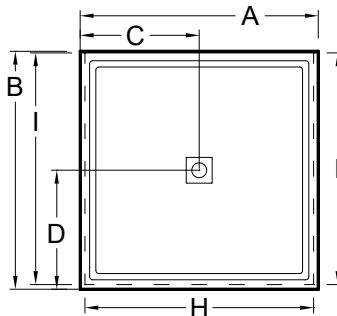

Triple Threshold												
S3442TT	34"	42"	17"	21"				31"	40 1/2"			
S3636TT	36"	36"	18"	18"				33"	34 1/2"			
S3838TT	38"	38"	19"	19"				35"	36 1/2"			
S4234TT	42"	34"	21"	17"				39"	32 1/2"			
S4236TT	42"	36"	21"	18"				39"	34 1/2"			
S4242TT	42"	42"	21"	21"				39"	40 1/2"			
S4832TT	48"	32"	24"	16"				45"	30 1/2"			
S4834TT	48"	34"	24"	17"				45"	32 1/2"			
S4836TT	48"	36"	24"	18"				45"	34 1/2"			
S4848TT	48"	48"	24"	24"				45"	46 1/2"			
S5434TT	54"	34"	27"	17"				51"	32 1/2"