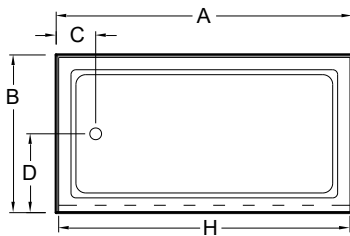

Always check the website for the most updated specifications: www.americh.com

Model No.	Outside Dimension							Centerline Dimenions					
	A	B	C	D	E	F	G	H	I	J	K	L	
Barrier Free													
A3636BF	36"	36"	18"	18"				31"					
Ⓜ A3939BF	39"	39"	19½"	19½"				36½"					
Ⓜ A4836BF	48"	36"	24"	18"				43½"					
Ⓜ A4848BF	48"	48"	24"	24"				42½"					
A6032BF	60"	32"	30"	16"				55½"					
A6036BF	60"	36"	30"	18"				57½"					
Ⓜ A6232BF	62½"	32½"	31¼"	16¼"				60"					
Ⓜ A6636BF	66"	36"	33"	18"				62½"					

Ⓜ = ADA Compliant

Single Threshold with Seat

A4836STS-RH	48"	36"	24"	18"				47½"					
A4836STS-LH	48"	36"	24"	18"				47½"					
A6036STS-RH	60"	36"	30"	18"				59½"					
A6036STS-LH	60"	36"	30"	18"				59½"					

End Drain

A6032EL	60"	32"	8"	16"				59¼"					
A6032ER	60"	32"	8"	16"				59¼"					

Single Threshold, Double Threshold, Neo Angle, End Drain

Single Threshold with Seat

Barrier Free