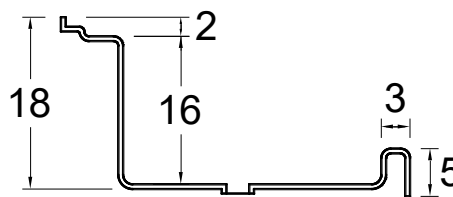

Always check the website for the most updated specifications: www.americh.com

Model No.	Outside Dimension							Centerline Dimenions					
	A	B	C	D	E	F	G	H	I	J	K	L	
Barrier Free													
A3636BF	36"	36"	18"	18"				31"					
Ⓜ A3939BF	39"	39"	19½"	19½"				36½"					
Ⓜ A4836BF	48"	36"	24"	18"				43½"					
Ⓜ A4848BF	48"	48"	24"	24"				42½"					
A6032BF	60"	32"	30"	16"				55½"					
A6036BF	60"	36"	30"	18"				57½"					
Ⓜ A6232BF	62½"	32½"	31¼"	16¼"				60"					
Ⓜ A6636BF	66"	36"	33"	18"				62½"					

End Drain

A6032EL	60"	32"	8"	16"				59¼"					
A6032ER	60"	32"	8"	16"				59¼"					

Single Threshold, Double Threshold, Neo Angle, End Drain

Single Threshold with Seat

Barrier Free

Always check the website for the most updated specifications: www.americh.com

Model No.	Outside Dimension							Centerline Dimensions				
	A	B	C	D	E	F	G	H	I	J	K	L
Single Threshold												
S3442ST	34"	42"	17"	21"				33 1/4"				
S3636ST	36"	36"	18"	18"				35 1/4"				
S3838ST	38"	38"	19"	19"				37 1/4"				
S4234ST	42"	34"	21"	17"				41 1/4"				
S4236ST	42"	36"	21"	18"				41 1/4"				
S4242ST	42"	42"	21"	21"				41 1/4"				
S4832ST	48"	32"	24"	16"				47 1/4"				
S4834ST	48"	34"	24"	17"				47 1/4"				
S4836ST	48"	36"	24"	18"				47 1/4"				
S4848ST	48"	48"	24"	24"				47 1/4"				
S5434ST	54"	34"	27"	17"				53 1/4"				

Double Threshold												
S3442DT	34"	42"	17"	21"				32 1/2"	40 1/2"			
S3636DT	36"	36"	18"	18"				34 1/2"	34 1/2"			
S3838DT	38"	38"	19"	19"				36 1/2"	36 1/2"			
S4234DT	42"	34"	21"	17"				40 1/2"	32 1/2"			
S4236DT	42"	36"	21"	18"				40 1/2"	34 1/2"			
S4242DT	42"	42"	21"	21"				40 1/2"	40 1/2"			
S4832DT	48"	32"	24"	16"				46 1/2"	30 1/2"			
S4834DT	48"	34"	24"	17"				46 1/2"	32 1/2"			
S4836DT	48"	36"	24"	18"				46 1/2"	34 1/2"			
S4848DT	48"	48"	24"	24"				46 1/2"	46 1/2"			
S5434DT	54"	34"	27"	17"				52 1/2"	32 1/2"			