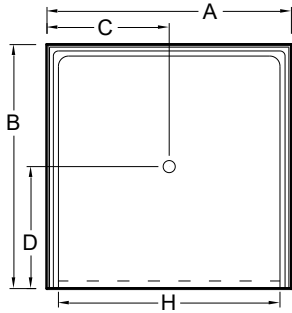

Always check the website for the most updated specifications: www.americh.com

Model No.	Outside Dimension							Centerline Dimenions				
	A	B	C	D	E	F	G	H	I	J	K	L
Single Threshold												
A3232ST	32"	32"	16"	16"				31"				
A3434ST	34"	34"	17"	17"				33"				
A3442ST	34"	42"	17"	21"				33"				
A3636ST	36"	36"	18"	18"				35½"				
A3838ST	38"	38"	19"	19"				37"				
A4234ST	42"	34"	21"	17"				41"				
A4236ST	42"	36"	21"	18"				41"				
A4242ST	42"	42"	21"	21"				41"				
A4832ST	48"	32"	24"	16"				47"				
A4834ST	48"	34"	24"	17"				47"				
A4836ST	48"	36"	24"	18"				47"				
A4848ST	48"	48"	24"	24"				47"				
A5434ST	54"	34"	27"	17"				53"				
A6032ST	60"	32"	30"	16"				59"				
A6034ST	60"	34"	30"	17"				59"				

Double Threshold												
A3636DT	36"	36"	18"	18"				33¼"	33¼"			
A3838DT	38"	38"	19"	19"				35½"	35½"			
A4242DT	42"	42"	21"	21"				39"	39"			

Neo Angle												
A3636NEO	36"	36"	12"	12"	18"	18"	26"			17"	17"	23½"
A3838NEO	38"	38"	12"	12"	19"	19"	27"			17½"	17½"	25"
A4242NEO	42"	42"	12"	12"	21"	21"	29"			19¾"	19¾"	27¾"
A4848NEO	48"	48"	12"	12"	27"	27"	29"			26½"	26½"	27½"

Always check the website for the most updated specifications: www.americh.com

Model No.	Outside Dimension							Centerline Dimenions					
	A	B	C	D	E	F	G	H	I	J	K	L	
Barrier Free													
A3636BF	36"	36"	18"	18"				31"					
Ⓜ A3939BF	39"	39"	19½"	19½"				36½"					
Ⓜ A4836BF	48"	36"	24"	18"				43½"					
Ⓜ A4848BF	48"	48"	24"	24"				42½"					
A6032BF	60"	32"	30"	16"				55½"					
A6036BF	60"	36"	30"	18"				57½"					
Ⓜ A6232BF	62½"	32½"	31¼"	16¼"				60"					
Ⓜ A6636BF	66"	36"	33"	18"				62½"					