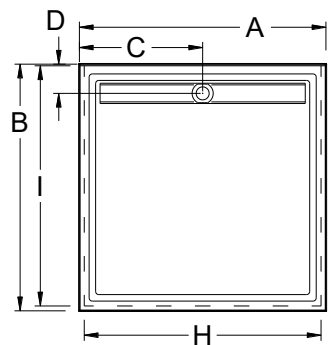

Always check the website for the most updated specifications: www.americh.com

Model No.	Outside Dimension							Centerline Dimensions				
	A	B	C	D	E	F	G	H	I	J	K	L
Freestanding												
S3442FS	34"	42"	17"	21"				31"	39"			
S3636FS	36"	36"	18"	18"				33"	33"			
S3838FS	38"	38"	19"	19"				35"	35"			
S4234FS	42"	34"	21"	17"				39"	31"			
S4236FS	42"	36"	21"	18"				39"	33"			
S4242FS	42"	42"	21"	21"				39"	39"			
S4832FS	48"	32"	24"	16"				45"	29"			
S4834FS	48"	34"	24"	17"				45"	31"			
S4836FS	48"	36"	24"	18"				45"	33"			
S4848FS	48"	48"	24"	24"				45"	45"			
S5434FS	54"	34"	27"	17"				51"	31"			

End Drain

S6030EL	60"	30"	8½"	15"				59"				
S6032EL	60"	32"	8½"	16"				58 1/2"				
S6034EL	60"	34"	8½"	17"				58 1/2"				
S6036EL	60"	36"	8½"	18"				58 1/2"				
S6030ER	60"	30"	8½"	15"				59"				
S6032ER	60"	32"	8½"	16"				58 1/2"				
S6034ER	60"	34"	8½"	17"				58 1/2"				
S6036ER	60"	36"	8½"	18"				58 1/2"				

Single, Double, Triple Threshold; Freestanding; Neo Angle; End Drain

Always check the website for the most updated specifications: www.americh.com

Model No.	Outside Dimension							Centerline Dimenions				
	A	B	C	D	E	F	G	H	I	J	K	L
Single Threshold												
C3636ST	36"	36"	18"	4½"				35¼"				
C3838ST	38"	38"	19"	4½"				37¼"				
C4242ST	42"	42"	21"	4½"				41¼"				
C4848ST	48"	48"	24"	4½"				47¼"				
Double Threshold												
C3636DT	36"	36"	18"	4½"				34½"	34½"			
C3838DT	38"	38"	19"	4½"				36½"	36½"			
C4242DT	42"	42"	21"	4½"				40½"	40½"			
C4848DT	48"	48"	24"	4½"				46½"	46½"			
Triple Threshold												
C3636TT	36"	36"	18"	4½"				33"	34½"			
C3838TT	38"	38"	19"	4½"				35"	36½"			
C4242TT	42"	42"	21"	4½"				39"	40½"			
C4848TT	48"	48"	24"	4½"				45"	46½"			