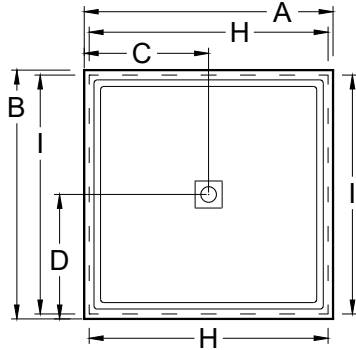

Always check the website for the most updated specifications: www.americh.com

Model No.	Outside Dimension							Centerline Dimensions				
	A	B	C	D	E	F	G	H	I	J	K	L
Freestanding												
S3442FS	34"	42"	17"	21"				31"	39"			
S3636FS	36"	36"	18"	18"				33"	33"			
S3838FS	38"	38"	19"	19"				35"	35"			
S4234FS	42"	34"	21"	17"				39"	31"			
S4236FS	42"	36"	21"	18"				39"	33"			
S4242FS	42"	42"	21"	21"				39"	39"			
S4832FS	48"	32"	24"	16"				45"	29"			
S4834FS	48"	34"	24"	17"				45"	31"			
S4836FS	48"	36"	24"	18"				45"	33"			
S4848FS	48"	48"	24"	24"				45"	45"			
S5434FS	54"	34"	27"	17"				51"	31"			

Freestanding