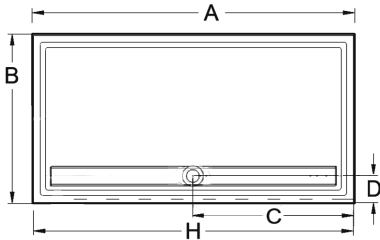

Model No.	Outside Dimension				Centerline Dimensions					
	A	B	C	D	H	I	J	K	L	
Barrier Free										
C6032BF	60"	32"	30"	5"		55"