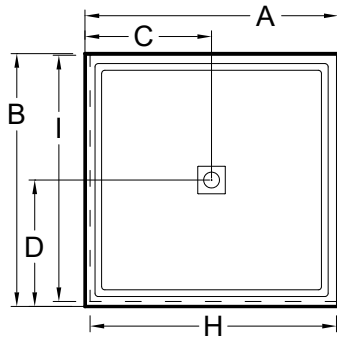

Always check the website for the most updated specifications: www.americh.com

Model No.	Outside Dimension							Centerline Dimenions					
	A	B	C	D	E	F	G	H	I	J	K	L	
Barrier Free													
A3636BF	36"	36"	18"	18"				31"					
Ⓜ A3939BF	39"	39"	19½"	19½"				36½"					
Ⓜ A4836BF	48"	36"	24"	18"				43½"					
Ⓜ A4848BF	48"	48"	24"	24"				42½"					
A6032BF	60"	32"	30"	16"				55½"					
A6036BF	60"	36"	30"	18"				57½"					
Ⓜ A6232BF	62½"	32½"	31¼"	16¼"				60"					
Ⓜ A6636BF	66"	36"	33"	18"				62½"					

End Drain

A6032EL	60"	32"	8"	16"				59¼"					
A6032ER	60"	32"	8"	16"				59¼"					

Single Threshold, Double Threshold, Neo Angle, End Drain

Single Threshold with Seat

Barrier Free

Always check the website for the most updated specifications: www.americh.com

Model No.	Outside Dimension							Centerline Dimensions				
	A	B	C	D	E	F	G	H	I	J	K	L
Single Threshold												
S3442ST	34"	42"	17"	21"				33 1/4"				
S3636ST	36"	36"	18"	18"				35 1/4"				
S3838ST	38"	38"	19"	19"				37 1/4"				
S4234ST	42"	34"	21"	17"				41 1/4"				
S4236ST	42"	36"	21"	18"				41 1/4"				
S4242ST	42"	42"	21"	21"				41 1/4"				
S4832ST	48"	32"	24"	16"				47 1/4"				
S4834ST	48"	34"	24"	17"				47 1/4"				
S4836ST	48"	36"	24"	18"				47 1/4"				
S4848ST	48"	48"	24"	24"				47 1/4"				
S5434ST	54"	34"	27"	17"				53 1/4"				

Double Threshold												
S3442DT	34"	42"	17"	21"				32 1/2"	40 1/2"			
S3636DT	36"	36"	18"	18"				34 1/2"	34 1/2"			
S3838DT	38"	38"	19"	19"				36 1/2"	36 1/2"			
S4234DT	42"	34"	21"	17"				40 1/2"	32 1/2"			
S4236DT	42"	36"	21"	18"				40 1/2"	34 1/2"			
S4242DT	42"	42"	21"	21"				40 1/2"	40 1/2"			
S4832DT	48"	32"	24"	16"				46 1/2"	30 1/2"			
S4834DT	48"	34"	24"	17"				46 1/2"	32 1/2"			
S4836DT	48"	36"	24"	18"				46 1/2"	34 1/2"			
S4848DT	48"	48"	24"	24"				46 1/2"	46 1/2"			
S5434DT	54"	34"	27"	17"				52 1/2"	32 1/2"			