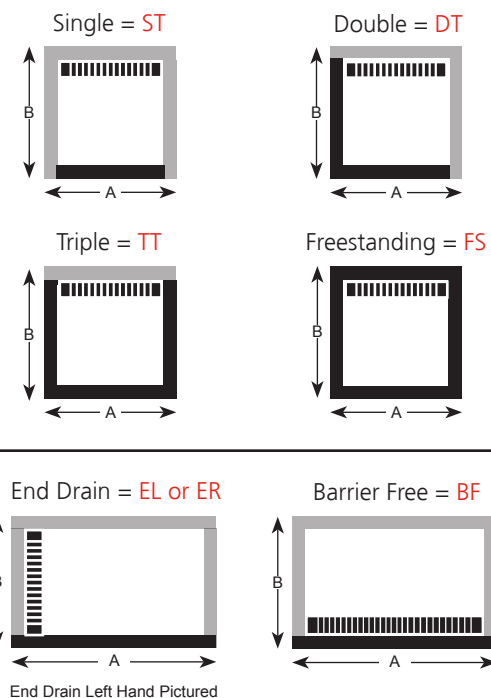

Designer Shower Base Threshold Locations

- Single Threshold: Dimension A
- Double Threshold: Dimensions A & B
- Triple Threshold: Diagram required indicating tile flange.
- **CT** Custom Threshold locations require diagram.