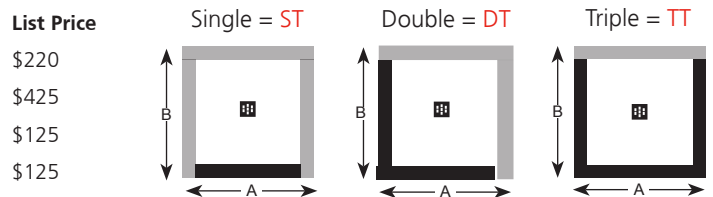

Threshold Configurations (TC)

= Threshold

Shower Base Accessories

- Grab Bar (for shower base with seat)
- Splash Track (for barrier free shower bases)
- Drain Cover Upgrade
  (For round and square drains only)

Part

- GBMAD- _ _
- BFST (Stainless Steel)
- SB DRAIN-**B M** (Black Matte)
- SB DRAIN-**P B** (Polished Brass)
- SB DRAIN-**S N** (Satin Nickel)
- SB DRAIN-**W H I T E** (White)

List Price

- $220
- $425
- $125
- $125
- $125
- $125

= ADA Compliant

_ _ = Select desired shower base color. (See page 4 for color/finish designation)