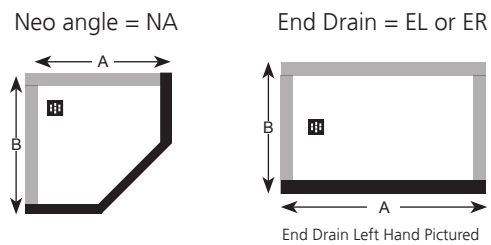

Designer Shower Bases

Square Drain Base includes drain with stainless steel cover

Model Number	Threshold Configurations		Dimensions		List Price	
	Size	TC	- Color	A		B
Optional Threshold Configurations (*=ST; DT; TT; FS) (select configuration)						
S3636	*	-	--	36"	36"	$1,190
S3838	*	-	--	38"	38"	$1,190
S4234	*	-	--	42"	34"	$1,250
S4236	*	-	--	42"	36"	$1,250
S4242	*	-	--	42"	42"	$1,250
S4832	*	-	--	48"	32"	$1,250
S4834	*	-	--	48"	34"	$1,250
S4836	*	-	--	48"	36"	$1,250
S4848	*	-	--	48"	48"	$1,390
S5434	*	-	--	54"	34"	$1,390
S6032	*	-	--	60"	32"	$1,390
S6036	*	-	--	60"	36"	$1,390

Threshold Configuration

S3636	NA	-	--	36"	36"	$1,190
S3838	NA	-	--	38"	38"	$1,190
S4242	NA	-	--	42"	42"	$1,300
S4848	NA	-	--	48"	48"	$1,390
CT S6030	EL	-	--	60"	30"	$1,390
CT S6032	EL	-	--	60"	32"	$1,390
CT S6034	EL	-	--	60"	34"	$1,390
CT S6036	EL	-	--	60"	36"	$1,390
CT S6030	ER	-	--	60"	30"	$1,390
CT S6032	ER	-	--	60"	32"	$1,390
CT S6034	ER	-	--	60"	34"	$1,390
CT S6036	ER	-	--	60"	36"	$1,390

Channel Drain Base includes drain with stainless steel cover

Threshold Configurations (*=ST; DT; TT; FS) (select configuration)

C3636	*	-	--	36"	36"	$1,500
C3838	*	-	--	38"	38"	$1,500
C4242	*	-	--	42"	42"	$1,500
C4848	*	-	--	48"	48"	$1,700
CT C6032	EL	-	--	60"	32"	$1,710
CT C6034	EL	-	--	60"	34"	$1,710
CT C6036	EL	-	--	60"	36"	$1,710
CT C6032	ER	-	--	60"	32"	$1,710
CT C6034	ER	-	--	60"	34"	$1,710
CT C6036	ER	-	--	60"	36"	$1,710
C6032	BF	-	--	60"	32"	$1,710

Threshold Configurations (TC)

= Threshold