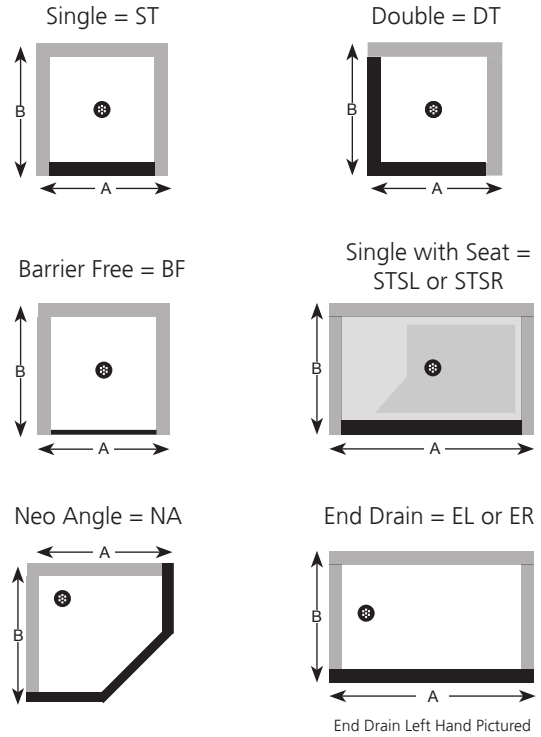

Standard Shower Bases

Round Drain Base includes drain with stainless steel cover

Model Number			Dimensions		List Price
Size	TC	- Color	A	B	
A3232	ST	- _ _	32"	32"	$1,120
A3434	ST	- _ _	34"	34"	$1,120
A3442	ST	- _ _	34"	42"	$1,190
A3636	ST	- _ _	36"	36"	$1,190
A3838	ST	- _ _	38"	38"	$1,190
A4234	ST	- _ _	42"	34"	$1,190
A4236	ST	- _ _	42"	36"	$1,190
A4242	ST	- _ _	42"	42"	$1,250
A4832	ST	- _ _	48"	32"	$1,250
A4834	ST	- _ _	48"	34"	$1,250
A4836	ST	- _ _	48"	36"	$1,250
A4848	ST	- _ _	48"	48"	$1,250
A5434	ST	- _ _	54"	34"	$1,250
A6032	ST	- _ _	60"	32"	$1,250
A6034	ST	- _ _	60"	34"	$1,250
A3636	DT	- _ _	36"	36"	$1,190
A3838	DT	- _ _	38"	38"	$1,190
A4242	DT	- _ _	42"	42"	$1,250
A3636	NA	- _ _	36"	36"	$1,190
A3838	NA	- _ _	38"	38"	$1,190
A4242	NA	- _ _	42"	42"	$1,250
A4848	NA	- _ _	48"	48"	$1,250
A4836	STSL	- _ _	48"	36"	$1,590
A4836	STSR	- _ _	48"	36"	$1,590
A6036	STSL	- _ _	60"	36"	$1,590
A6036	STSR	- _ _	60"	36"	$1,590
A3636	BF	- _ _	36"	36"	$1,250
A3939	BF	- _ _	39"	39"	$1,250
A4836	BF	- _ _	48"	36"	$1,250
A4848	BF	- _ _	48"	48"	$1,350
A6032	BF	- _ _	60"	32"	$1,350
A6036	BF	- _ _	60"	36"	$1,350
A6232	BF	- _ _	62"	32"	$1,350
A6636	BF	- _ _	66"	36"	$1,425
A6032	EL	- _ _	60"	32"	$1,325
A6032	ER	- _ _	60"	32"	$1,325

Threshold Configurations (TC)

= Threshold

ROC Shower Bases

Square Drain Base includes drain with stainless steel cover

Model Number			Dimensions		List Price
Size	TC	- Color	A	B	
RC3232	CD	- _ _	32"	32"	$2,500
RC3636	CD	- _ _	36"	36"	$2,575
RC3838	CD	- _ _	38"	38"	$2,575
RC4242	CD	- _ _	42"	42"	$2,700
RC4848	CD	- _ _	48"	48"	$2,825
RC6030	ED	- _ _	60"	30"	$2,825
RC6032	ED	- _ _	60"	32"	$2,825