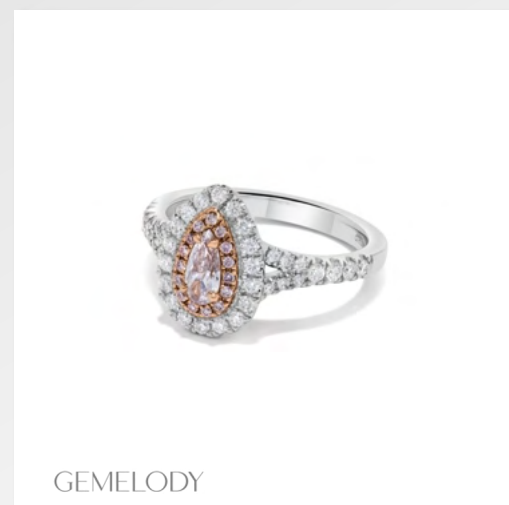

## PINK PEAR SHAPE DIAMOND COLLECTION

ID: JEP051GH

ID: JRP0228H

ID: JPP082GH

ID: JBP054GH

ID: JRP190GH

ID: JRP187GH