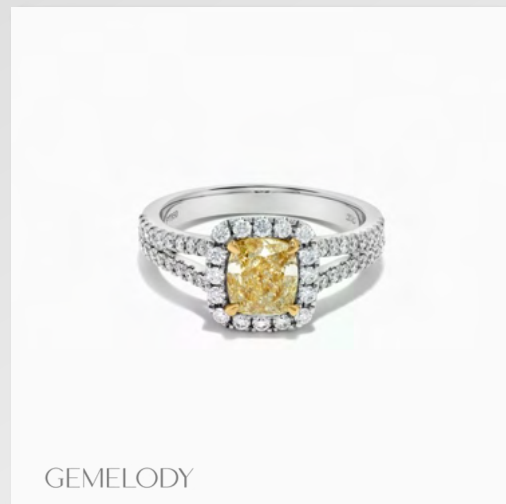

## YELLOW CUSHION DIAMOND COLLECTION

ID: JE1050GH

ID: JP01045P

ID: JR1P19GH

ID: JE0163GR

ID: JR1792GH

ID: JP01053P