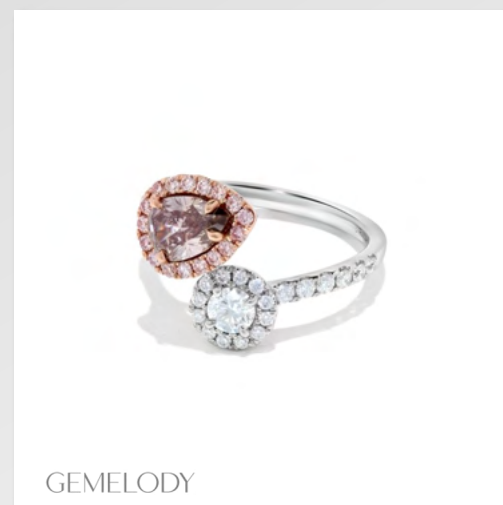

## PINK PEAR SHAPE DIAMOND COLLECTION

ID: JEP051GH

ID: JRP0228H

ID: JPP082GH

ID: JBP054GH

ID: JRP190GH

ID: JRP187GH