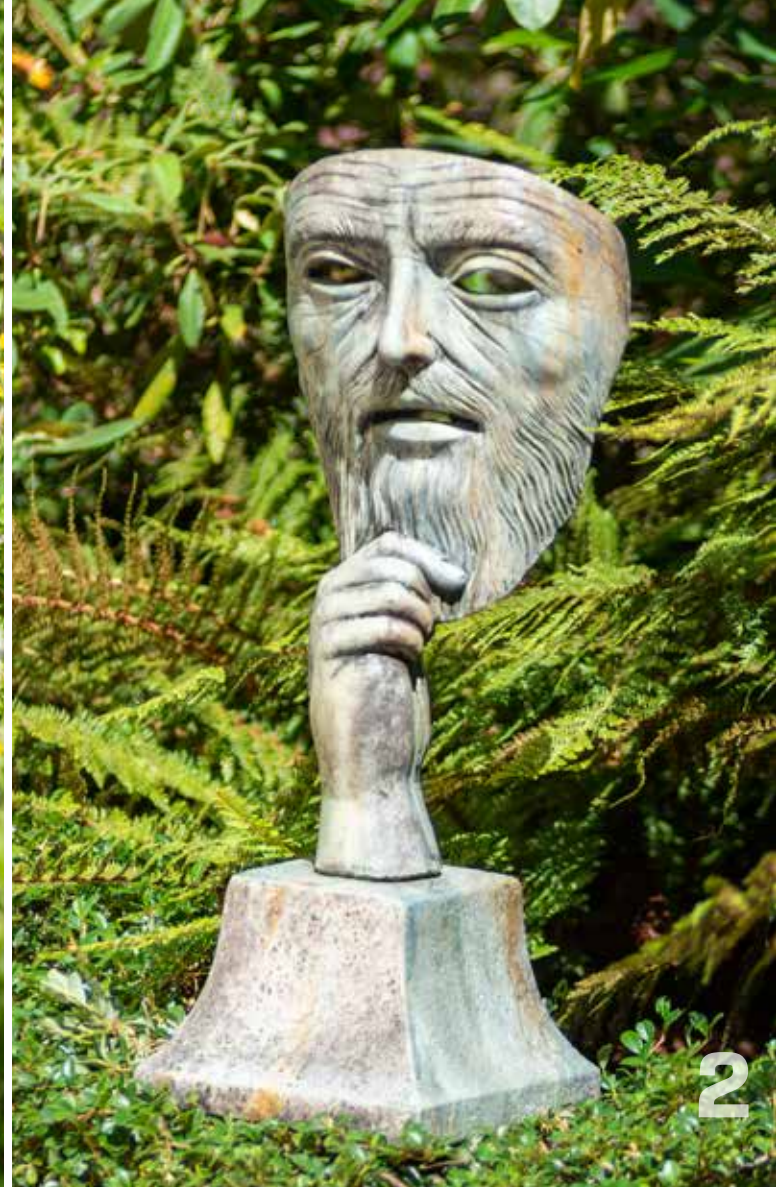

4 Dragonfly Bowl DRGFL-BOWL

w16" x d16" x h5" 30 LB,
Shown in York Stone

5 Book Birdbath BOOK-BB

w20" x d20" x h25" 165 LB, 2 PIECES
Shown in York Stone

3

4

5

1 Drystack Portrait - Large DSP-L

W21" x D10" x H22" 100 LB,
Shown in Basalt Grey

2 Sage SAGE

W8" x D8" x H24" 30 LB, 2 PIECES
Shown in Western Slate

3 Amber - Wall Plaque AMBER

W13" x D3" x H21" 15 LB,
Shown in Ancient Stone

4 Jester - Medieval Fool JEST