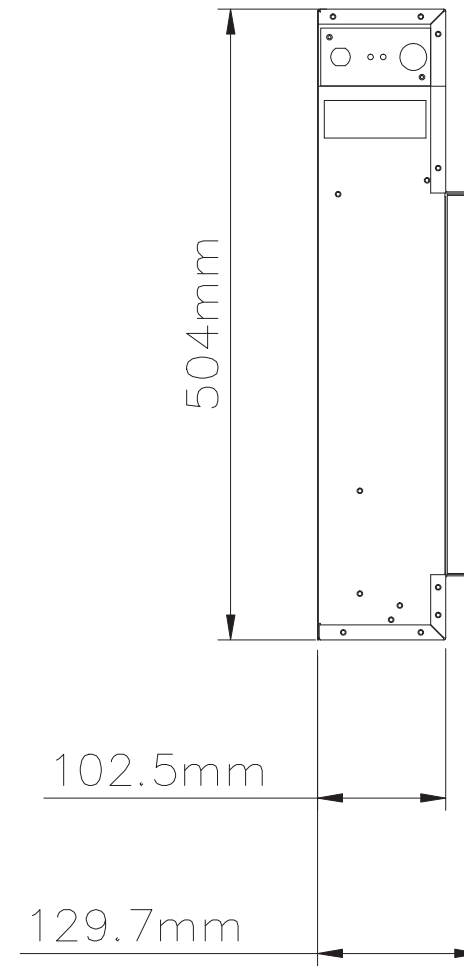

TECHNICAL SPECIFICATIONS	
VOLTAGE	120 AC 60 Hz
WATTS	1500 W Max
NO HEATER	25 W
MOTOR HEATER	19 W
APPLIANCE WIDTH	44 1/8"
APPLIANCE HEIGHT	19 7/8"
APPLIANCE DEPTH	4
GROSS WEIGHT	62 lbs
PLUG LOCATION	Left side
CORD LENGTH	70 7/8"
ROUGH WALL OPENING	44" X 20 3/8" or
BTU	4800

SERIES Built-In	MODEL WM SLIM 45		REV 1
SCALE 1" = 1'-0"	DATE: 11/16/2017	SHEET 1 OF 1	

TECHNICAL SPECIFICATIONS	
VOLTAGE	120 AC 60 Hz
WATTS	1500 W Max
NO HEATER	25 W
MOTOR HEATER	19 W
APPLIANCE WIDTH	99.5 cm
APPLIANCE HEIGHT	50.4 cm
APPLIANCE DEPTH	10.25 cm
GROSS WEIGHT	28 kgs
PLUG LOCATION	Left side
CORD LENGTH	180 cm
ROUGH WALL OPENING	111.8 cm X 52 cm
BTU	4800

SERIES Built-In	MODEL WM SLIM 45		REV 1
SCALE 1" = 1'-0"	DATE: 11/16/2017	SHEET 1 OF 1	