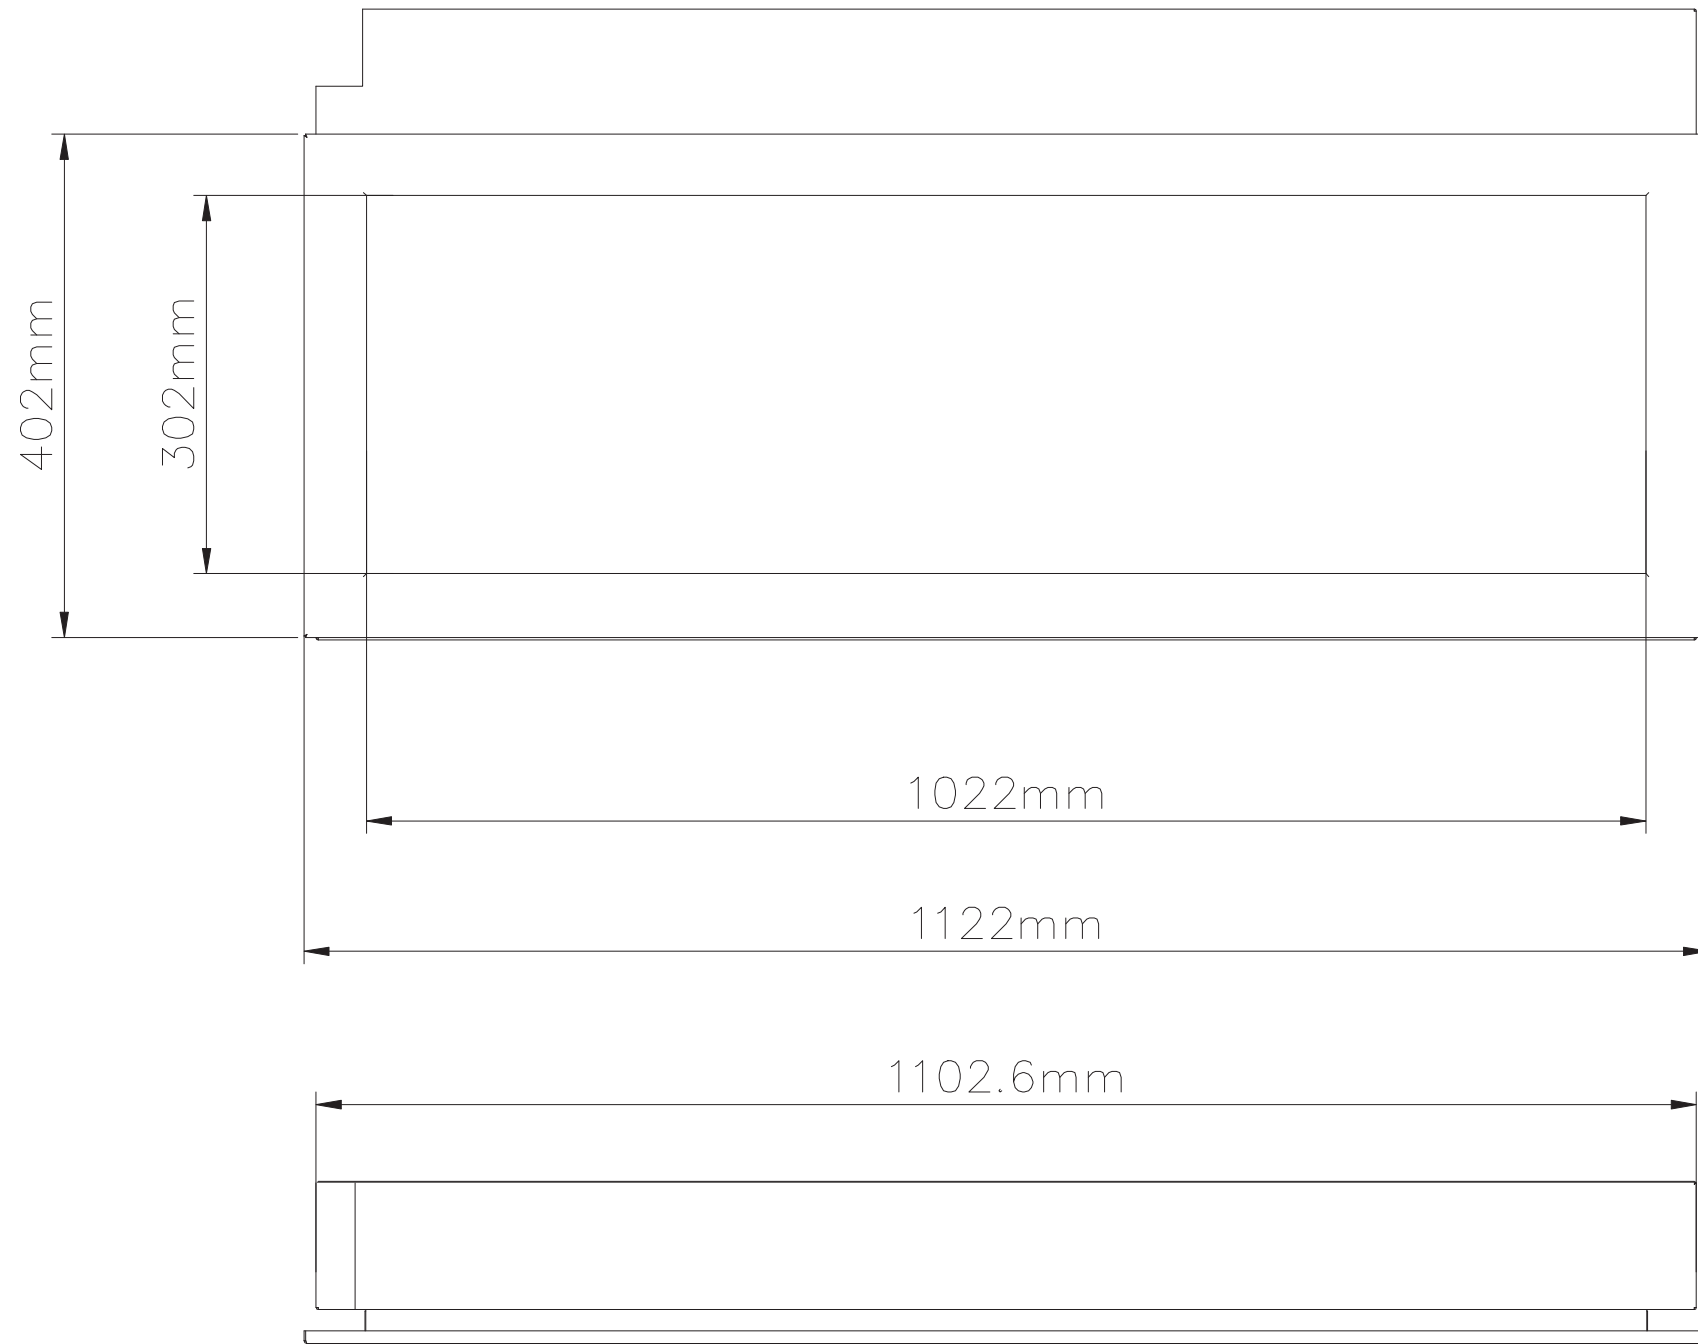

TECHNICAL SPECIFICATIONS	
VOLTAGE	120 AC 60 Hz
WATTS	1500 W Max
NO HEATER	25 W
MOTOR HEATER	19 W
APPLIANCE WIDTH	44 1/8"
APPLIANCE HEIGHT	19 7/8"
APPLIANCE DEPTH	4
GROSS WEIGHT	62 lbs
PLUG LOCATION	Left side
CORD LENGTH	70 7/8"
ROUGH WALL OPENING	44" X 20 3/8" or
BTU	4800

SERIES Built-In	MODEL WM SLIM 45		REV 1
SCALE 1" = 1'-0"	DATE: 11/16/2017	SHEET 1 OF 1	

TECHNICAL SPECIFICATIONS	
VOLTAGE	120 AC 60 Hz
WATTS	1500 W Max
NO HEATER	25 W
MOTOR HEATER	19 W
APPLIANCE WIDTH	99.5 cm
APPLIANCE HEIGHT	50.4 cm
APPLIANCE DEPTH	10.25 cm
GROSS WEIGHT	28 kgs
PLUG LOCATION	Left side
CORD LENGTH	180 cm
ROUGH WALL OPENING	111.8 cm X 52 cm
BTU	4800

SERIES Built-In	MODEL WM SLIM 45		REV 1
SCALE 1" = 1'-0"	DATE: 11/16/2017	SHEET 1 OF 1	